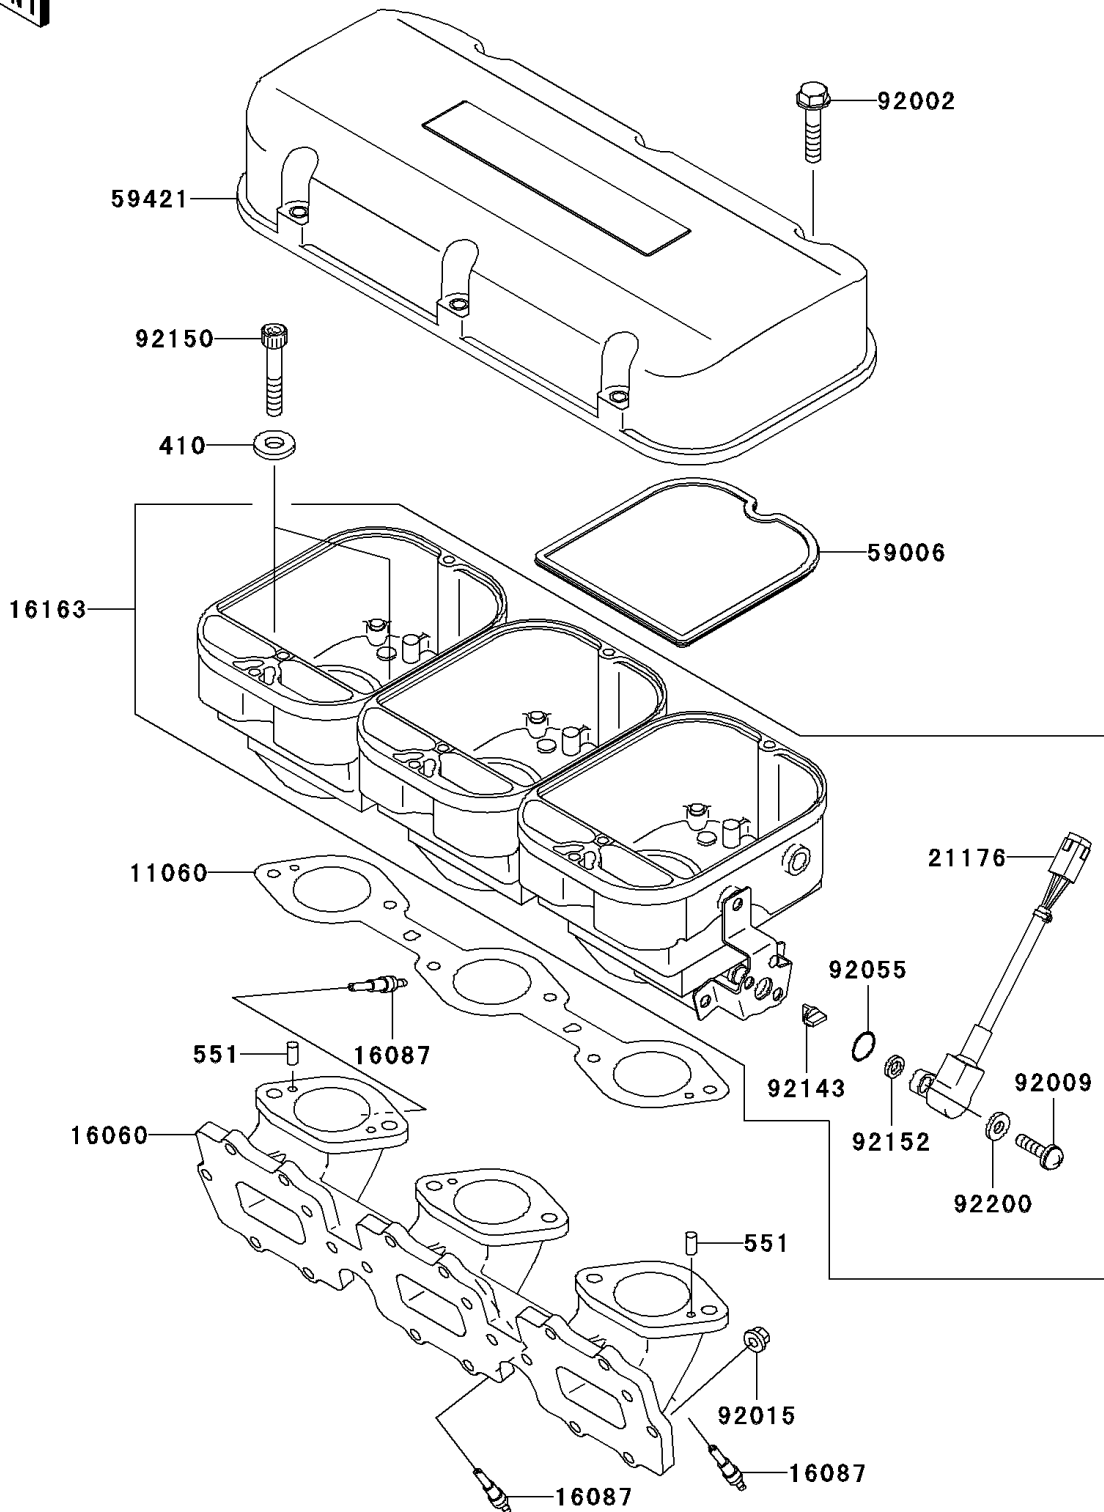

2003 1100 STX D.I.

PARTS DIAGRAM

Throttle

E1510

2003 1100 STX D.I.

PARTS LIST

Throttle

ITEM NAME

PART NUMBER

QUANTITY
