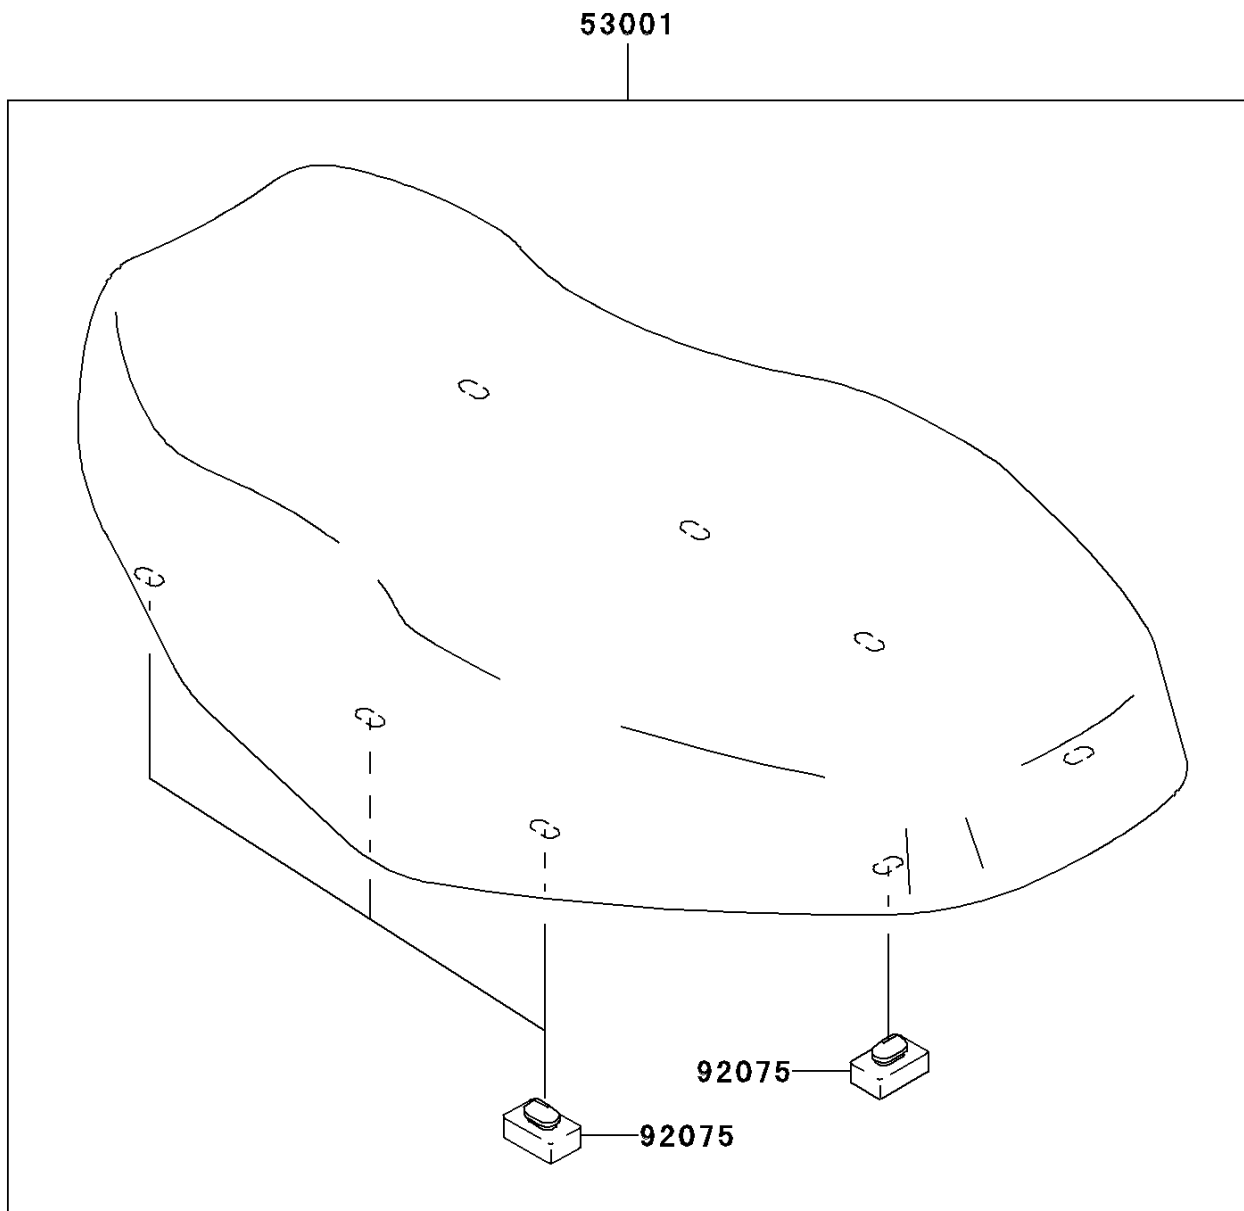

2003 Prairie 360 4X4 Advantage Classic

Kawasaki
Let the Good Times Roll®

PARTS DIAGRAM

Seat

F2510

2003 Prairie 360 4X4 Advantage Classic

PARTS LIST

Seat

ITEM NAME	PART NUMBER	QUANTITY
-----------	-------------	----------
