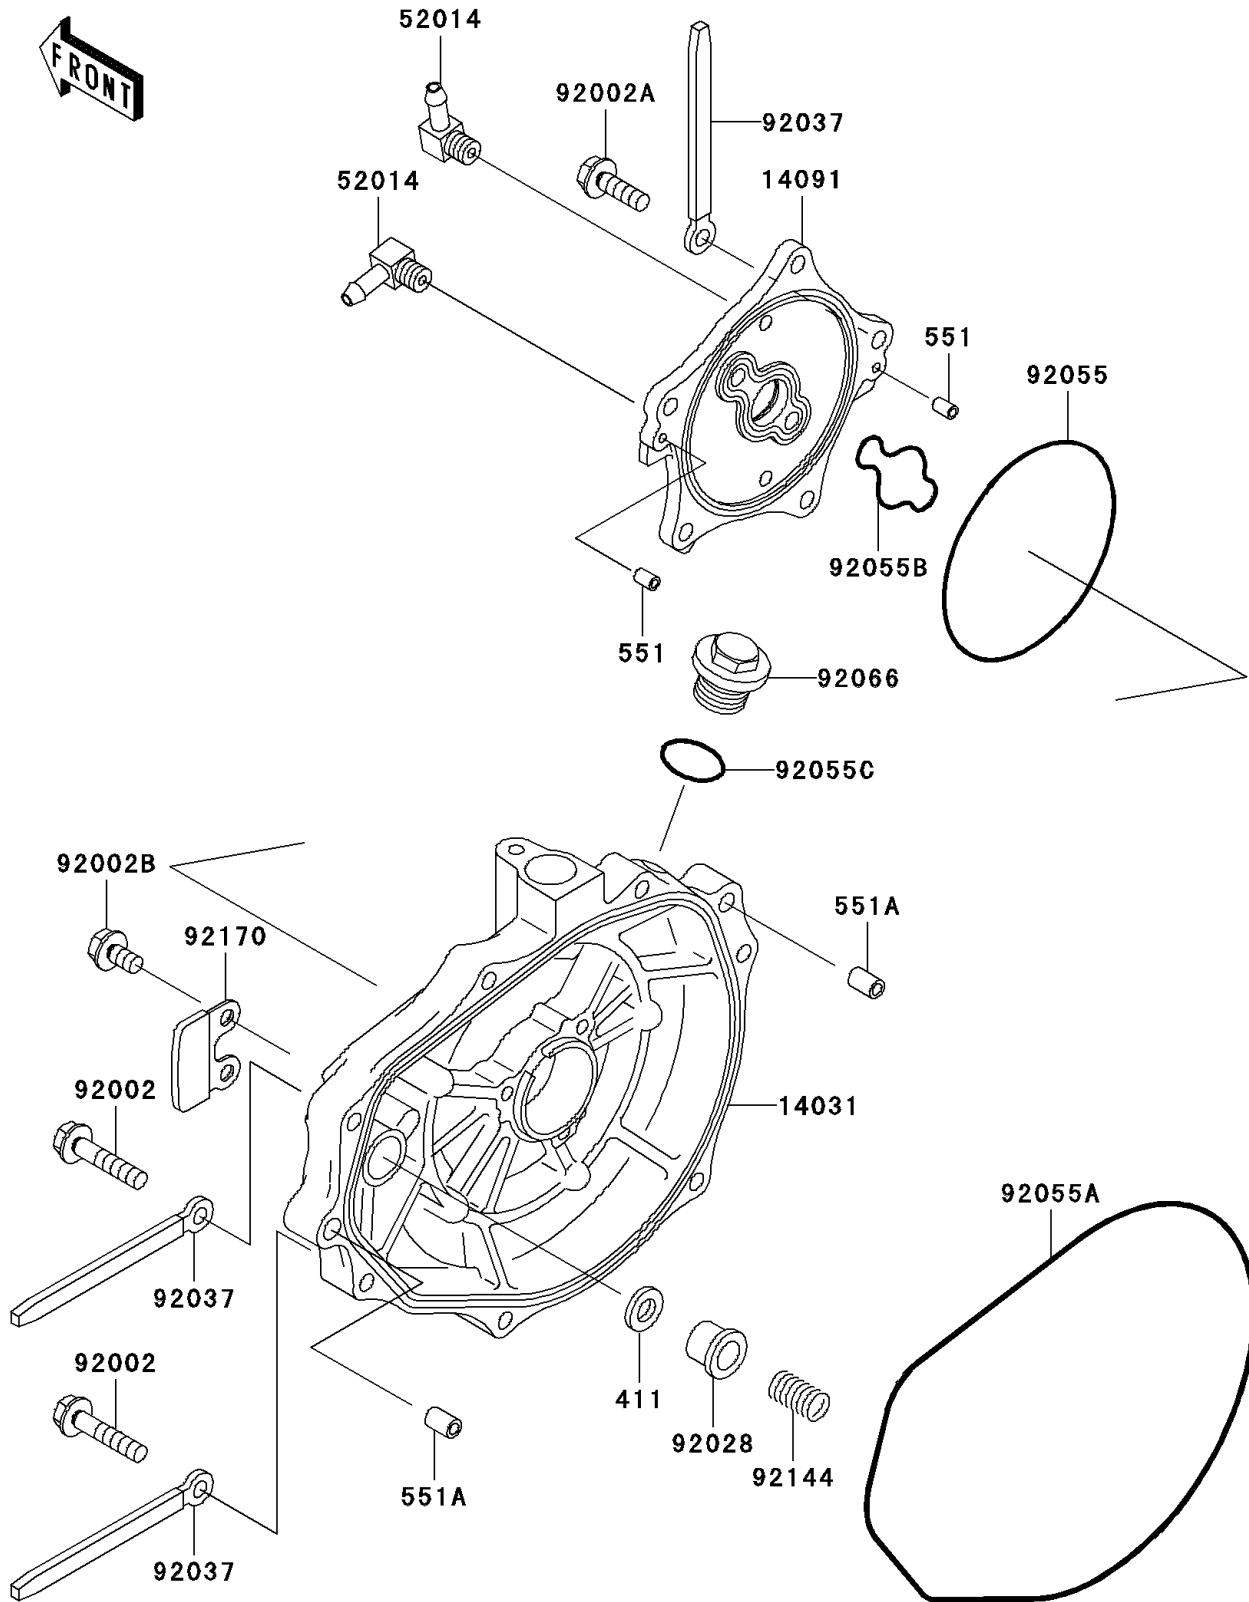

2003 1100 STX D.I.

PARTS DIAGRAM

Engine Cover(s)

E1431

2003 1100 STX D.I.

PARTS LIST

Engine Cover(s)

ITEM NAME

PART NUMBER

QUANTITY
