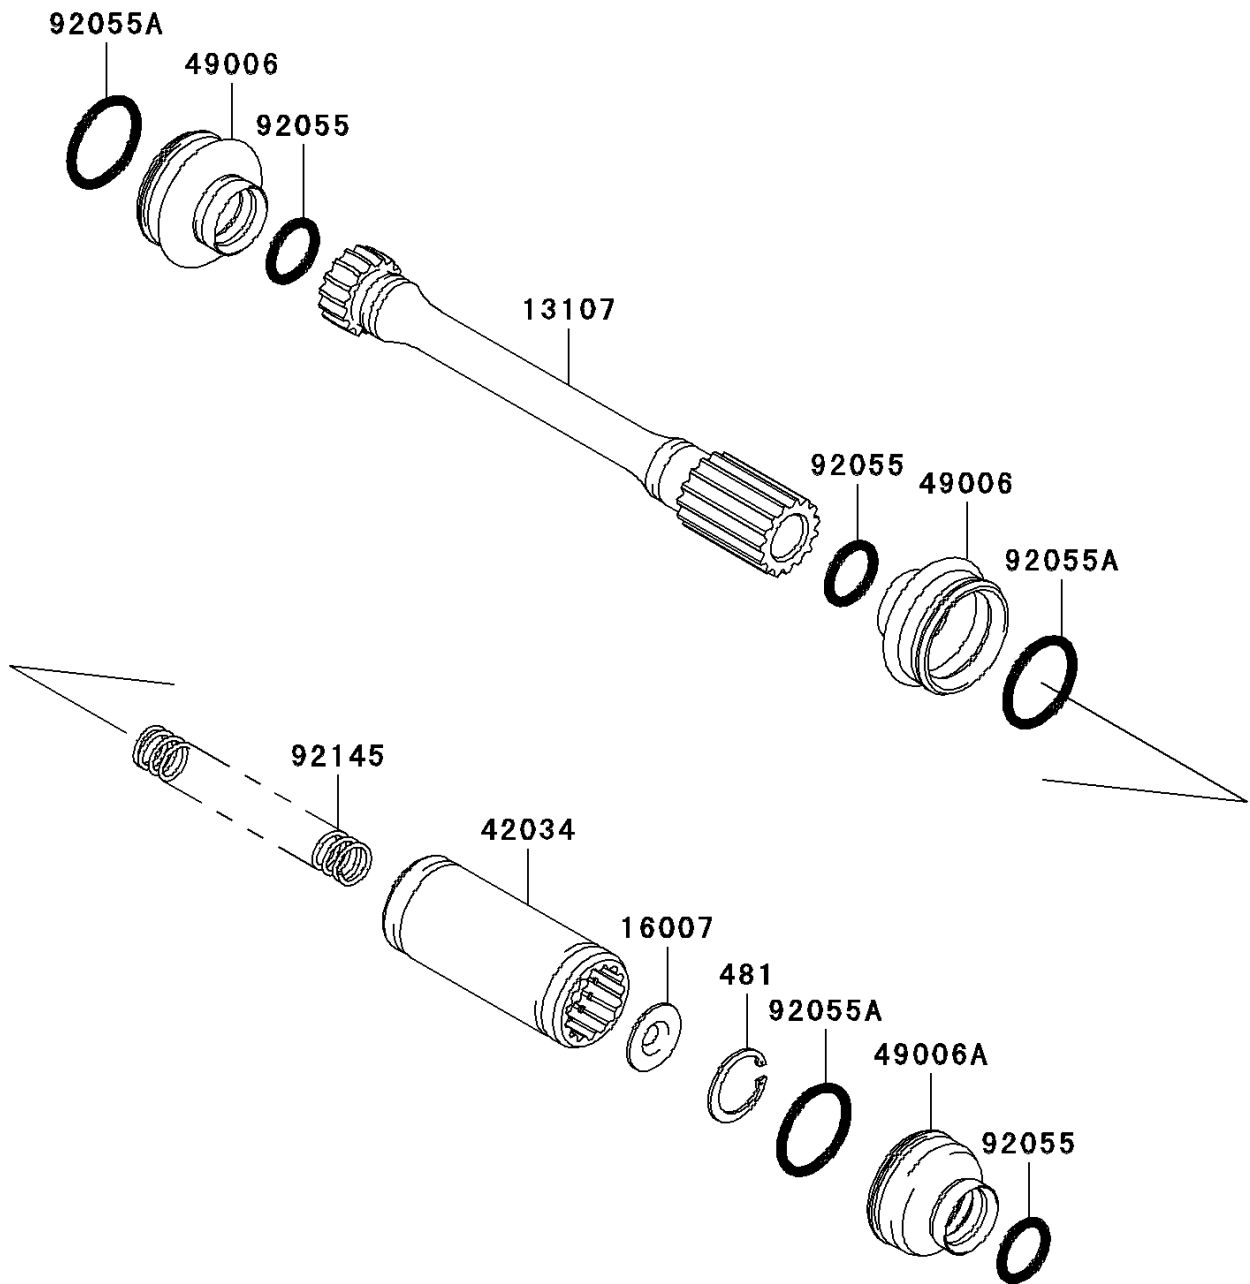

2003 Prairie 360 4X4 Advantage Classic

PARTS DIAGRAM

Drive Shaft-Propeller(C1)

E3135

2003 Prairie 360 4X4 Advantage Classic

PARTS LIST

Drive Shaft-Propeller(C1)

ITEM NAME	PART NUMBER	QUANTITY
-----------	-------------	----------
