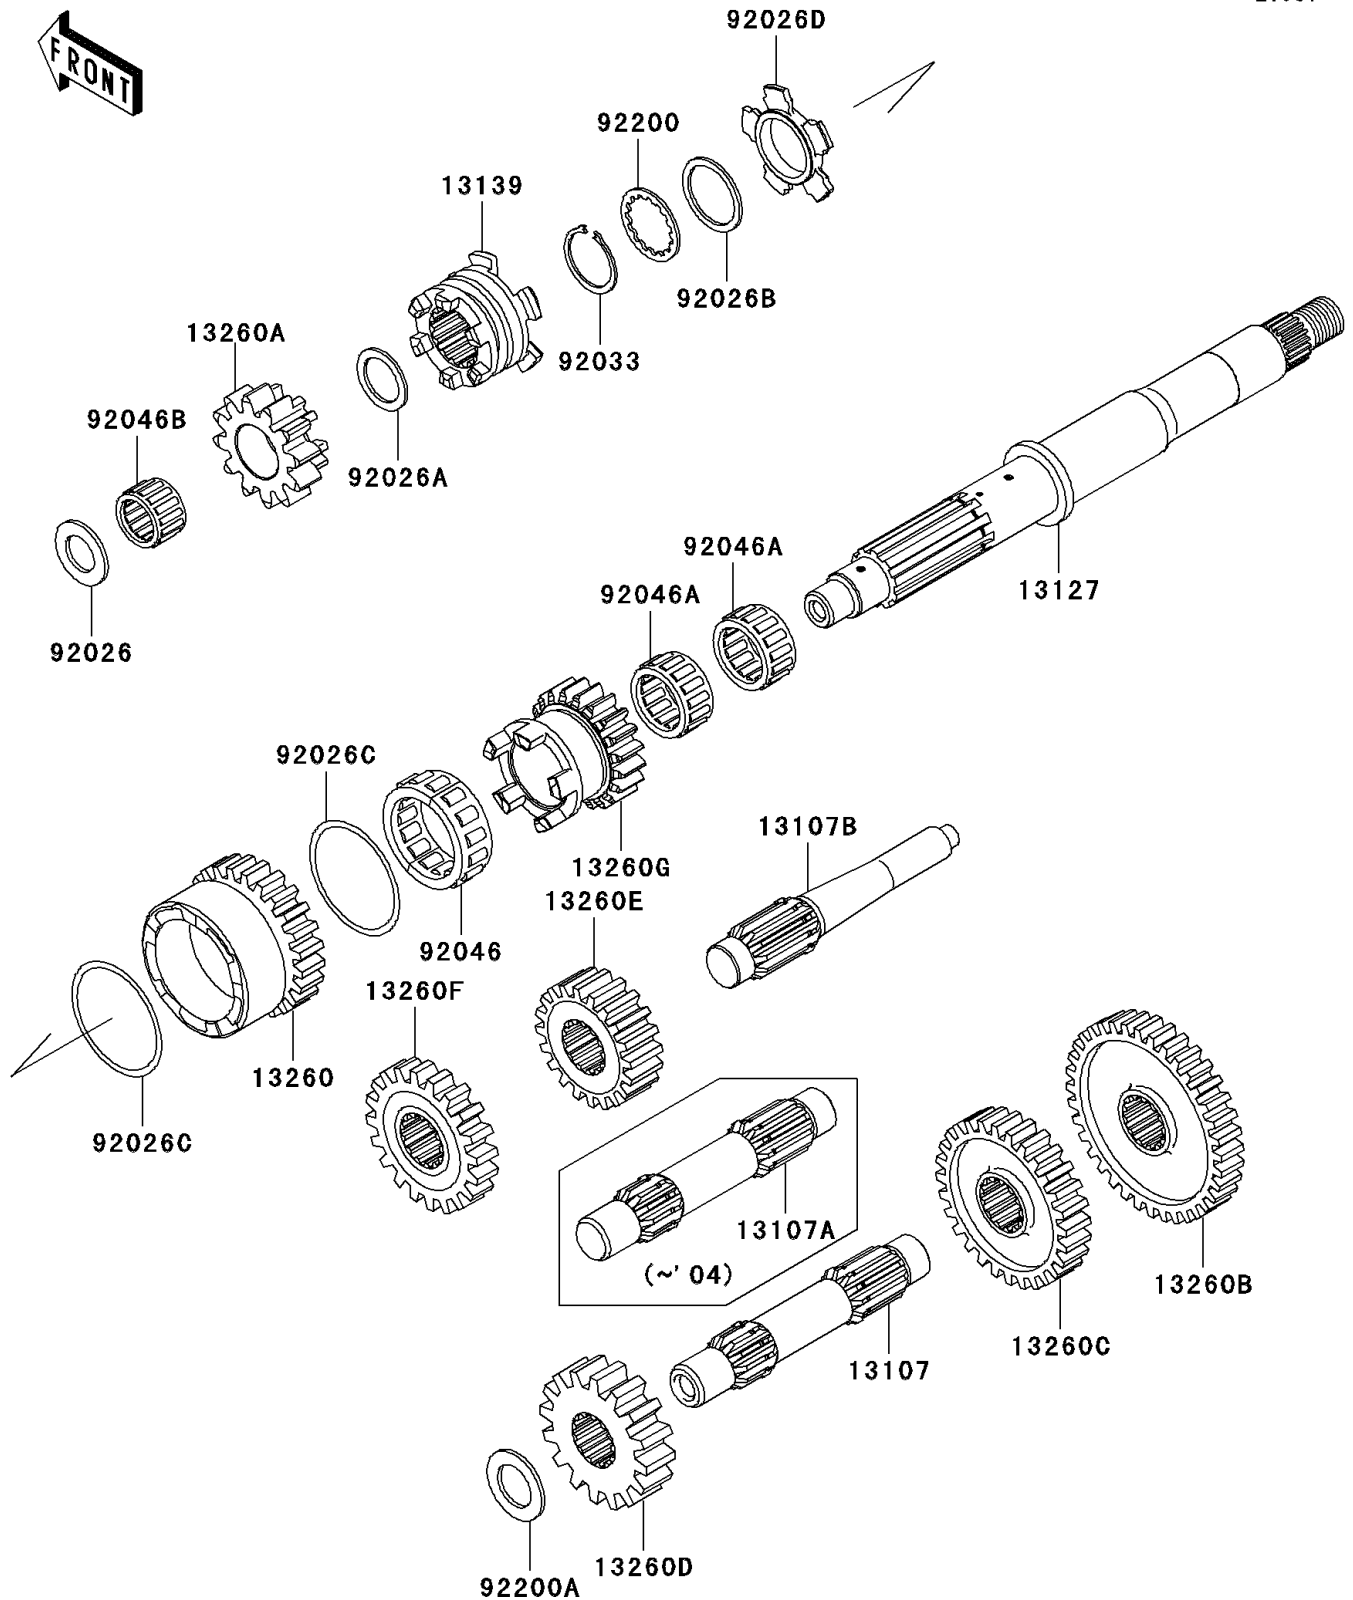

2003 Prairie 360 4X4 Advantage Classic

PARTS DIAGRAM

Transmission

E1361

2003 Prairie 360 4X4 Advantage Classic

PARTS LIST

Transmission

ITEM NAME	PART NUMBER	QUANTITY
-----------	-------------	----------
