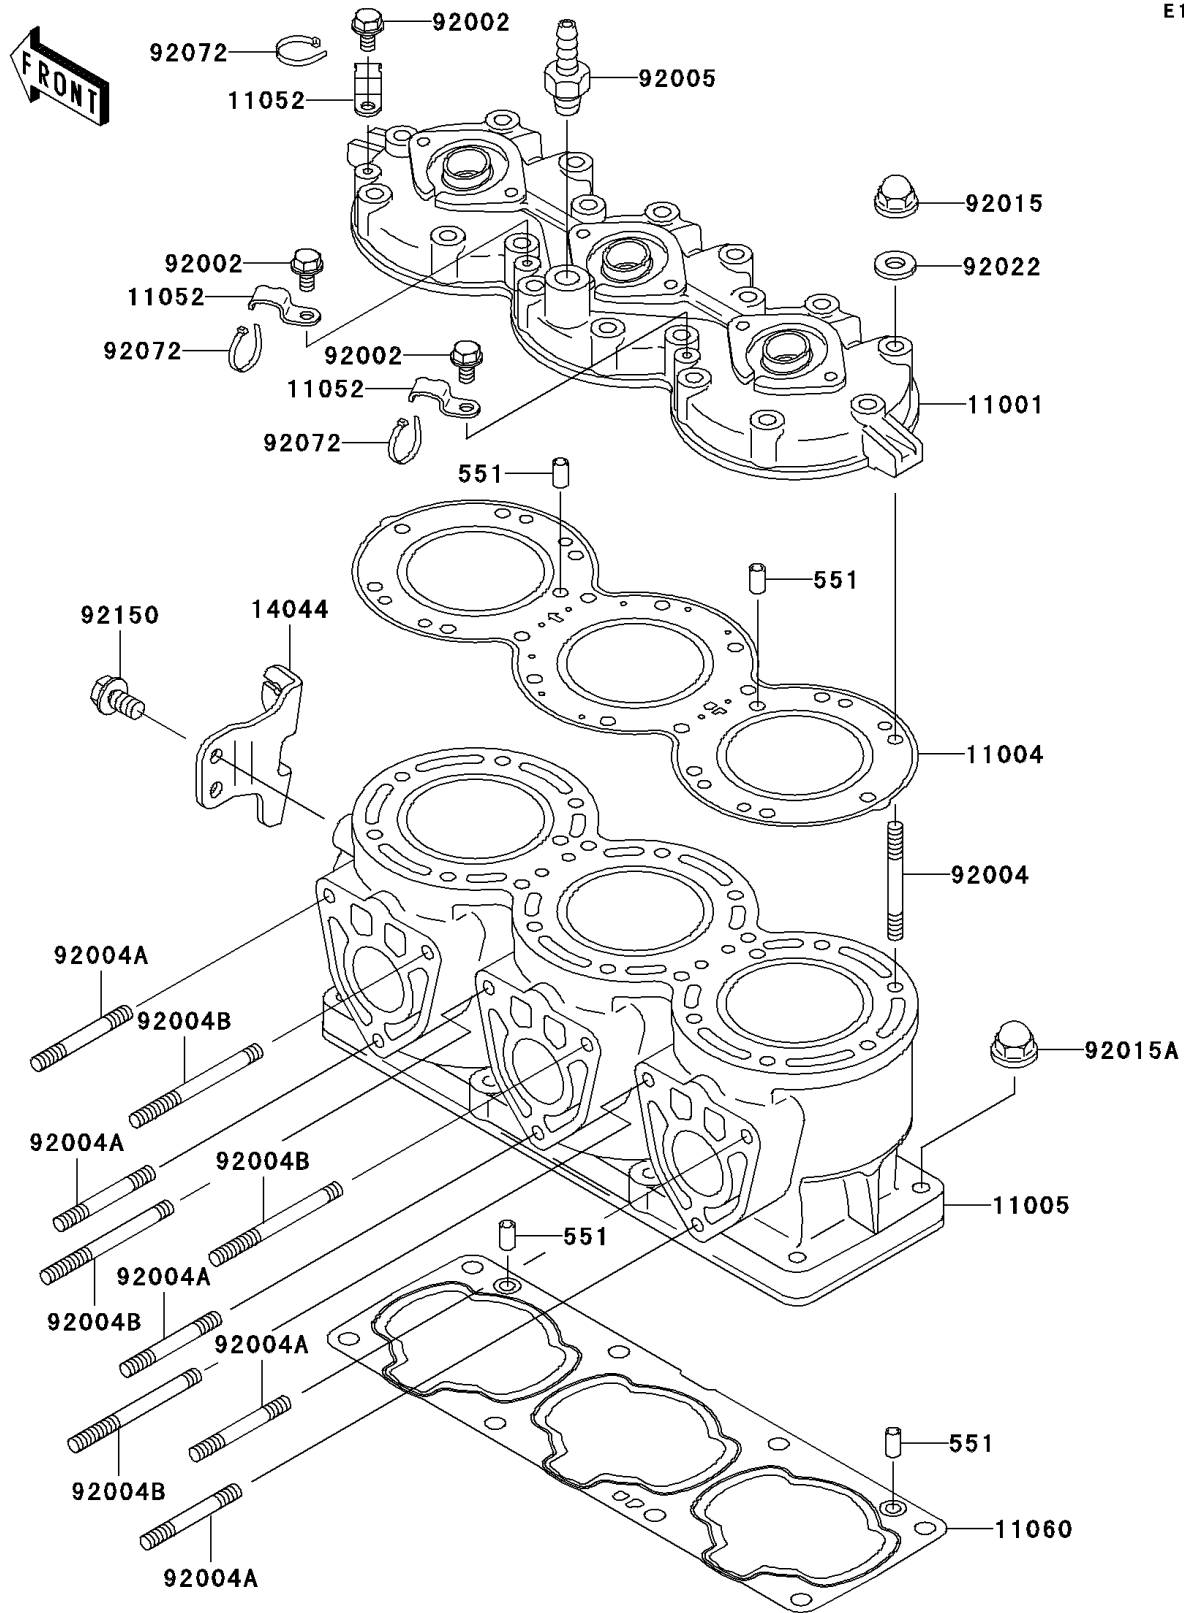

2003 1100 STX D.I.

PARTS DIAGRAM

Cylinder Head/Cylinder

E1110

2003 1100 STX D.I.

PARTS LIST

Cylinder Head/Cylinder

ITEM NAME

PART NUMBER

QUANTITY
