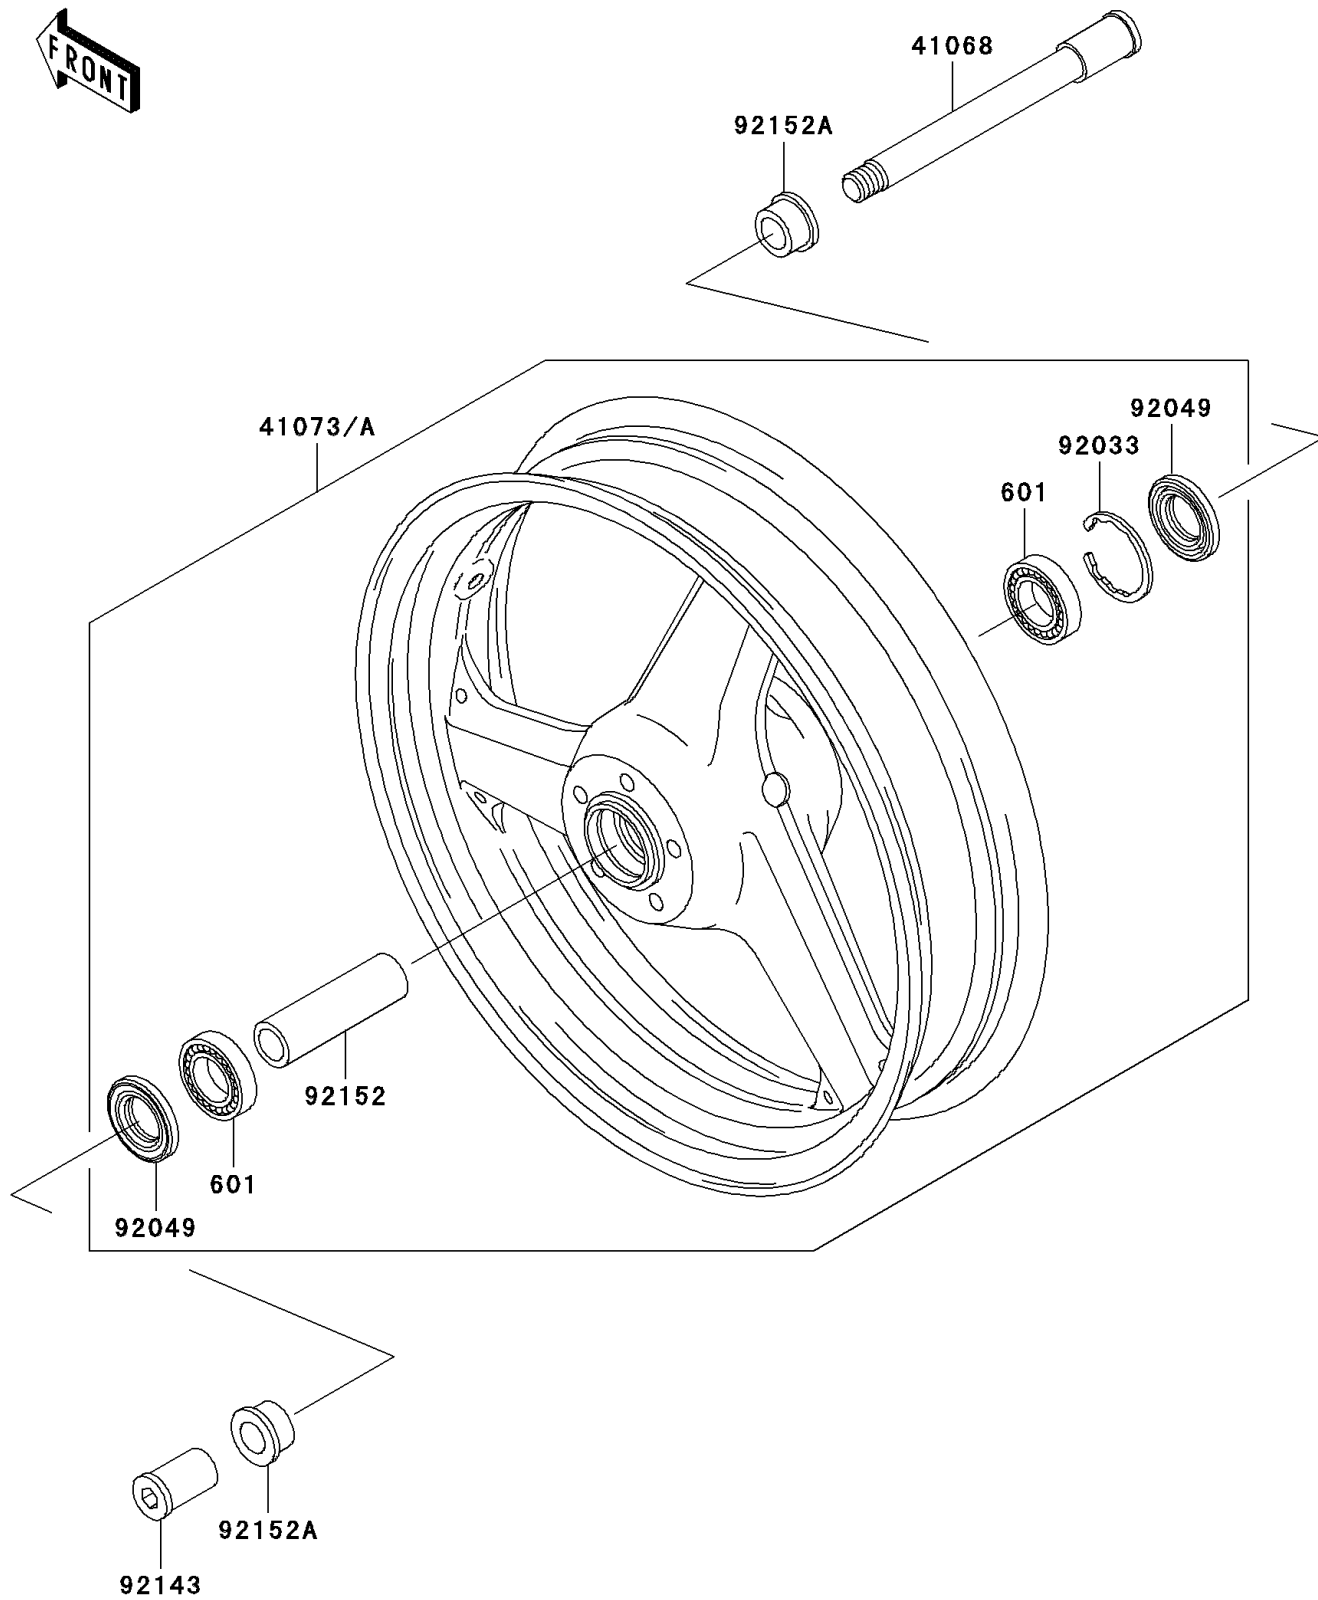

2001 Ninja® ZX™-12R

PARTS DIAGRAM

Front Wheel

Kawasaki

Let the Good Times Roll®

F2230