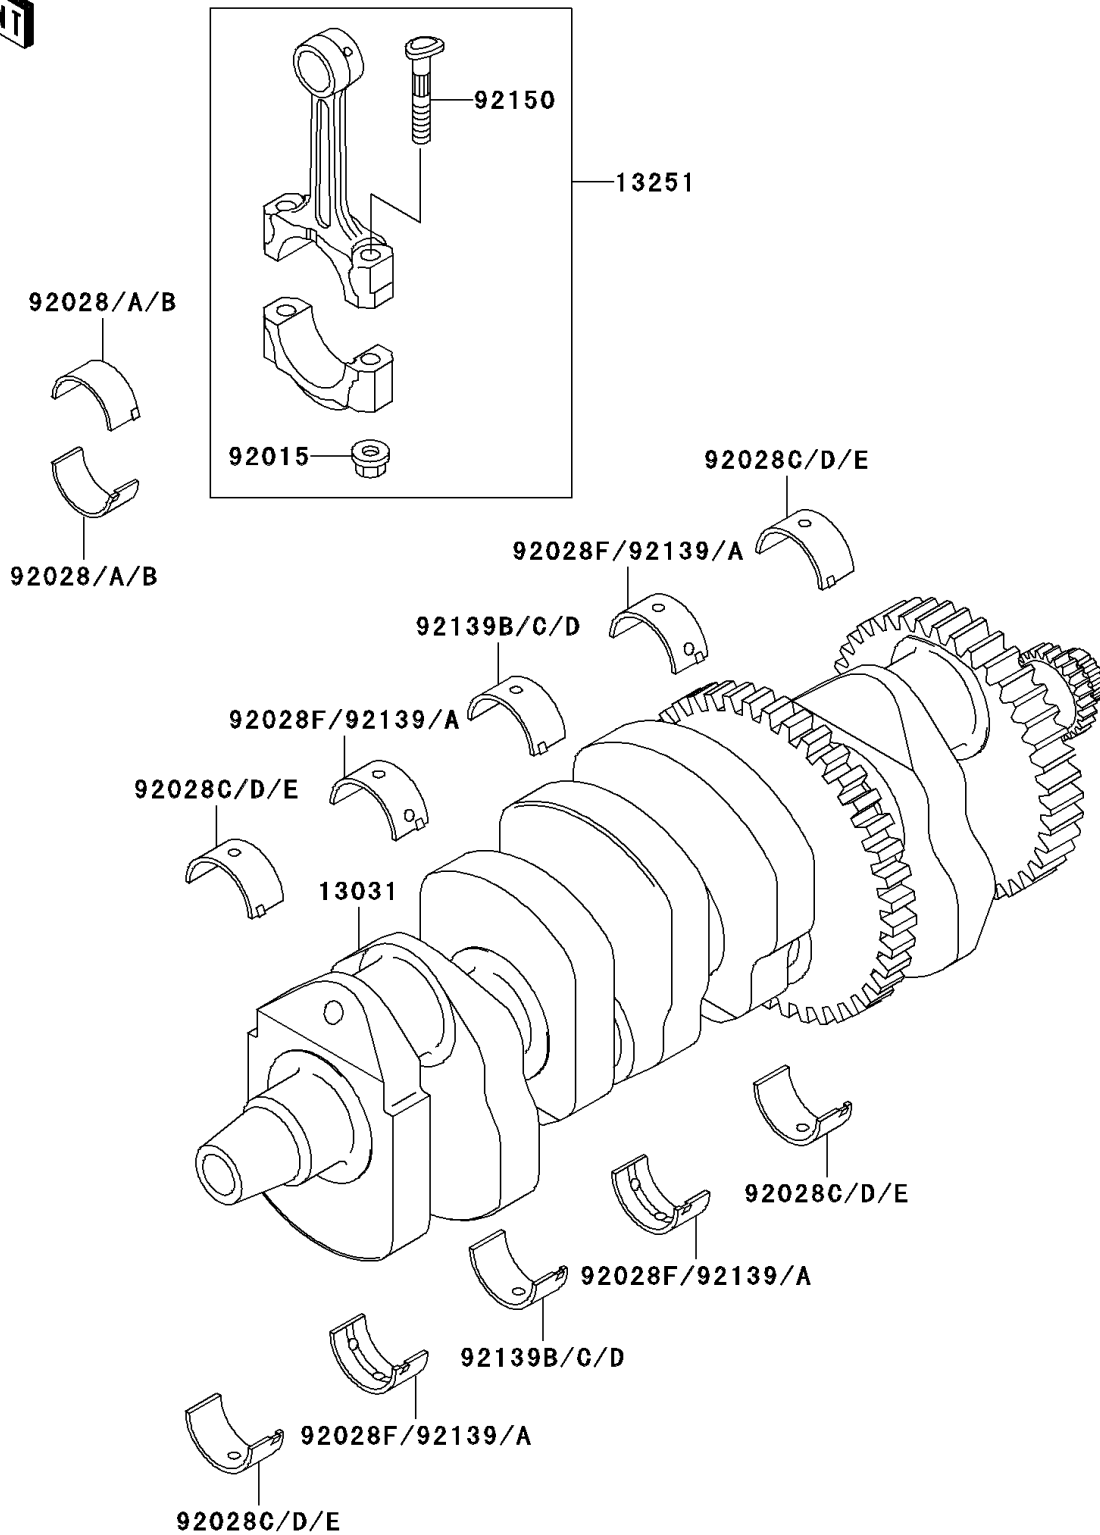

## PARTS DIAGRAM

### Crankshaft

E1321

## PARTS LIST

### Crankshaft

ITEM NAME	PART NUMBER	QUANTITY
CRANKSHAFT-COMP (Ref # 13031)	13031-1460	1
ROD-ASSY-CONNECTING,K (Ref # 13251)	13251-1135-KK	4
NUT,CONNECTING ROD (Ref # 92015)	92015-1559	8
BUSHING,CONNECTING ROD,BLUE (Ref # 92028)	92028-1992	8
BUSHING,CONNECTING ROD,BLACK (Ref # 92028A)	92028-1993	AR
BUSHING,CONNECTING ROD,BROWN (Ref # 92028B)	92028-1994	AR
BUSHING,CRANK,#1&#5,BLUE (Ref # 92028C)	92028-1995	4
BUSHING,CRANK,#1&#5,BLACK (Ref # 92028D)	92028-1996	AR
BUSHING,CRANK,#1&#5,BROWN (Ref # 92028E)	92028-1997	AR
BUSHING,CRANK,#2&#4,BLUE (Ref # 92028F)	92028-1998	4
BUSHING,CRANK,#2&#4,BLACK (Ref # 92139)	92139-1051	AR
BUSHING,CRANK,#2&#4,BROWN (Ref # 92139A)	92139-1052	AR
BUSHING,CRANK,#3,BLUE (Ref # 92139B)	92139-1053	2
BUSHING,CRANK,#3,BLACK (Ref # 92139C)	92139-1054	AR
BUSHING,CRANK,#3,BROWN (Ref # 92139D)	92139-1055	AR
BOLT,CONNECTING ROD,9MM (Ref # 92150)	92150-1362	8