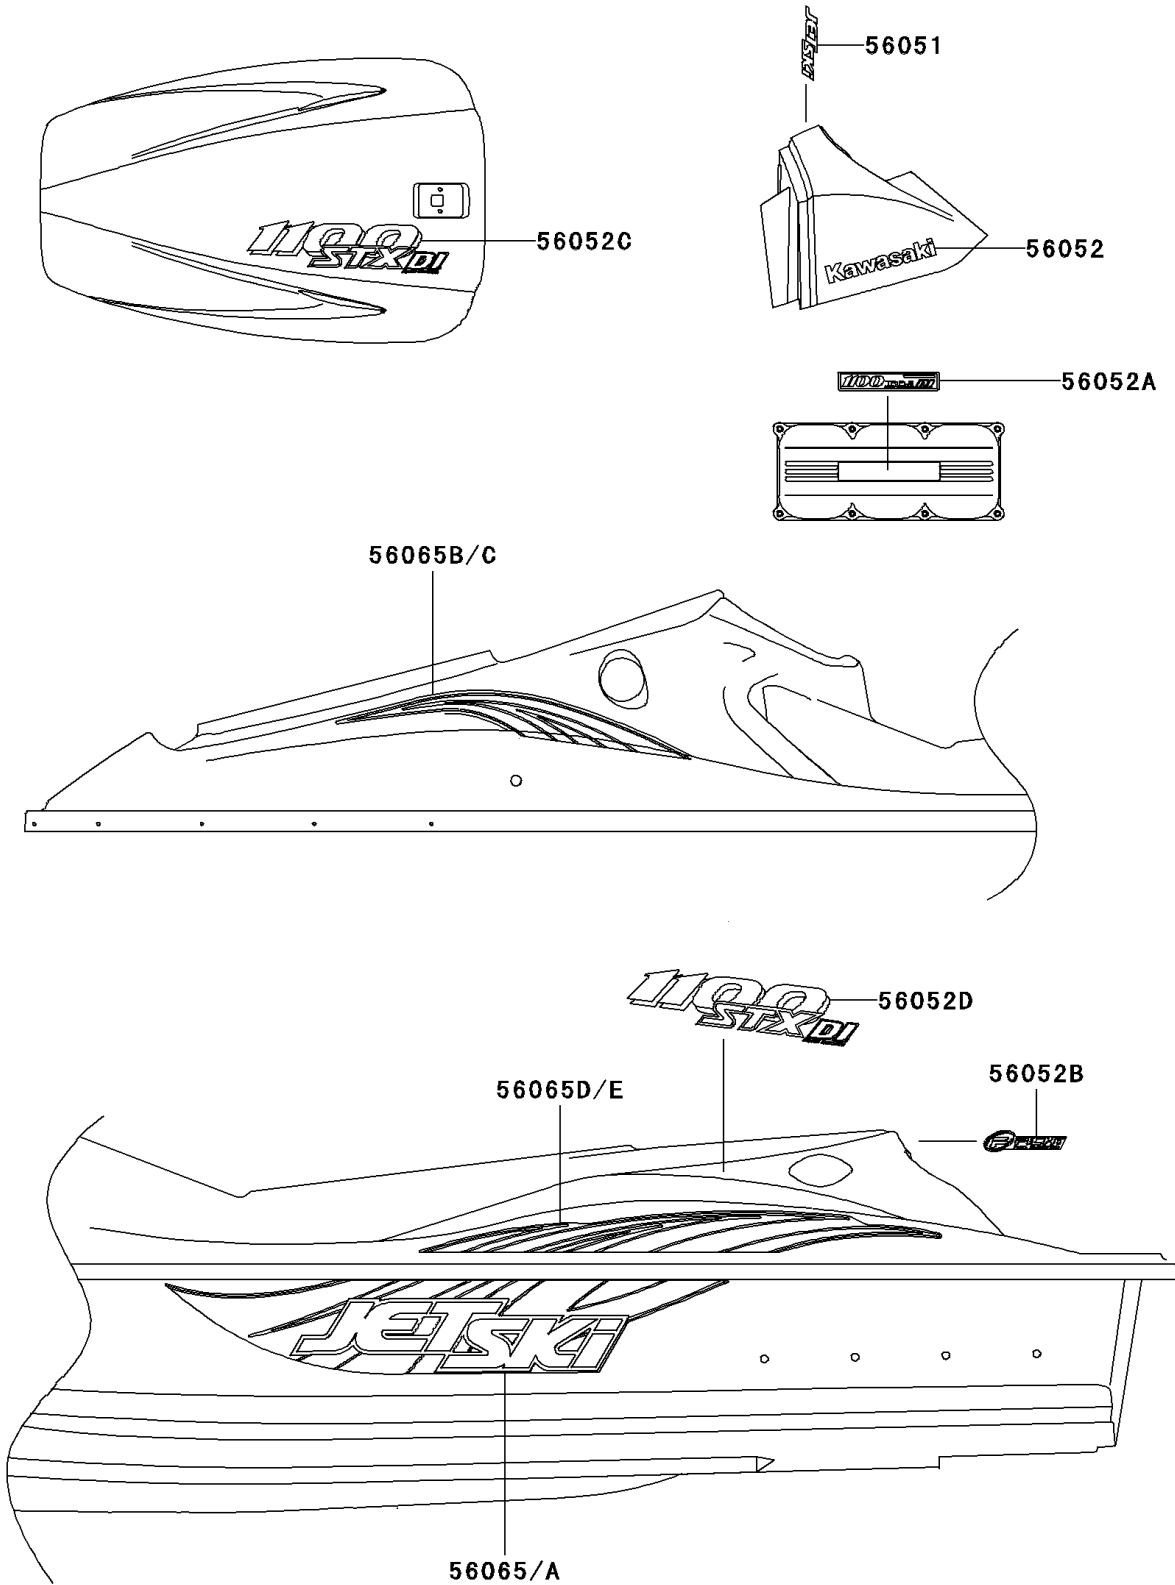

# 2002 1100 STX D.I.

## PARTS DIAGRAM

Decals(JT1100-F2)

F3880A