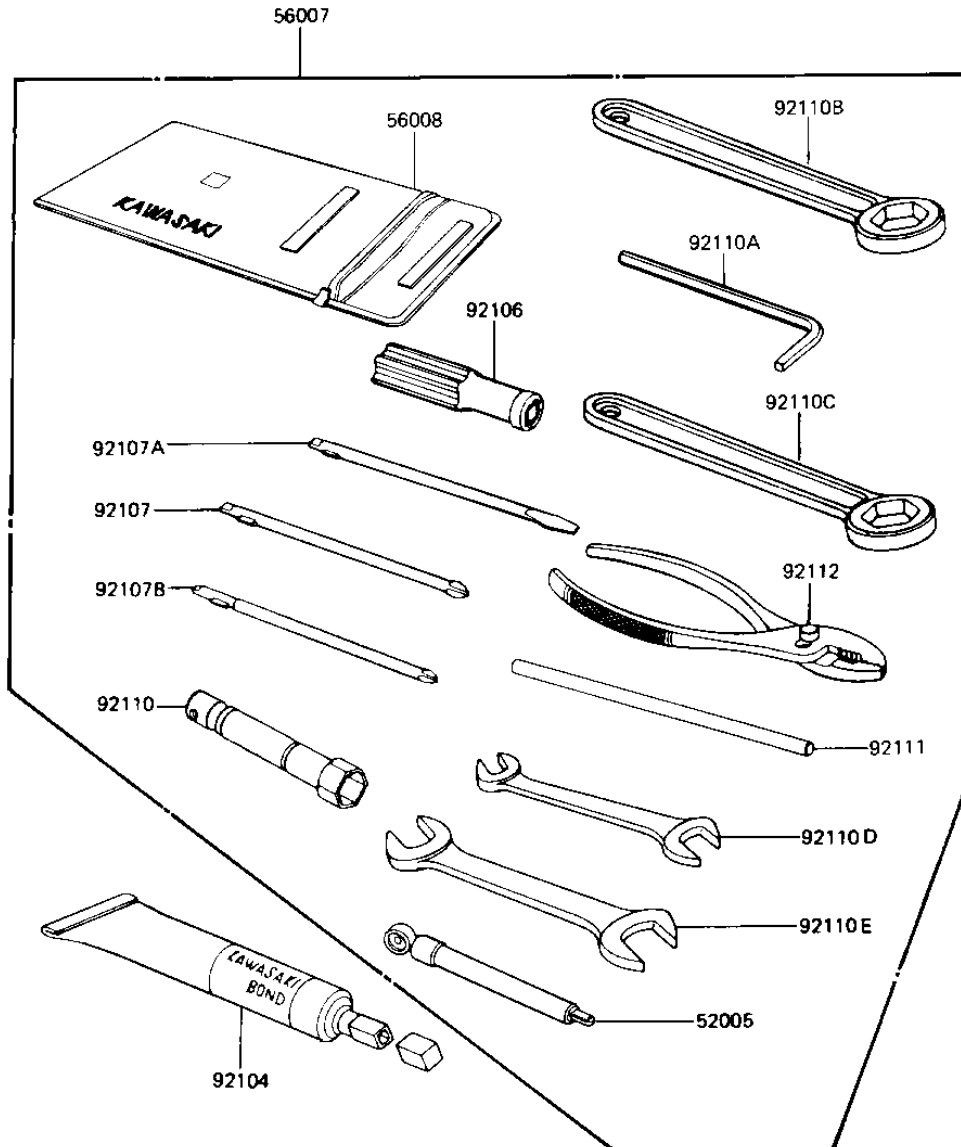

1982 Spectre

PARTS DIAGRAM

OWNER TOOLS (KZ1100-D1)

F2810-0018

1982 Spectre

PARTS LIST

OWNER TOOLS (KZ1100-D1)

ITEM NAME

PART NUMBER

QUANTITY
