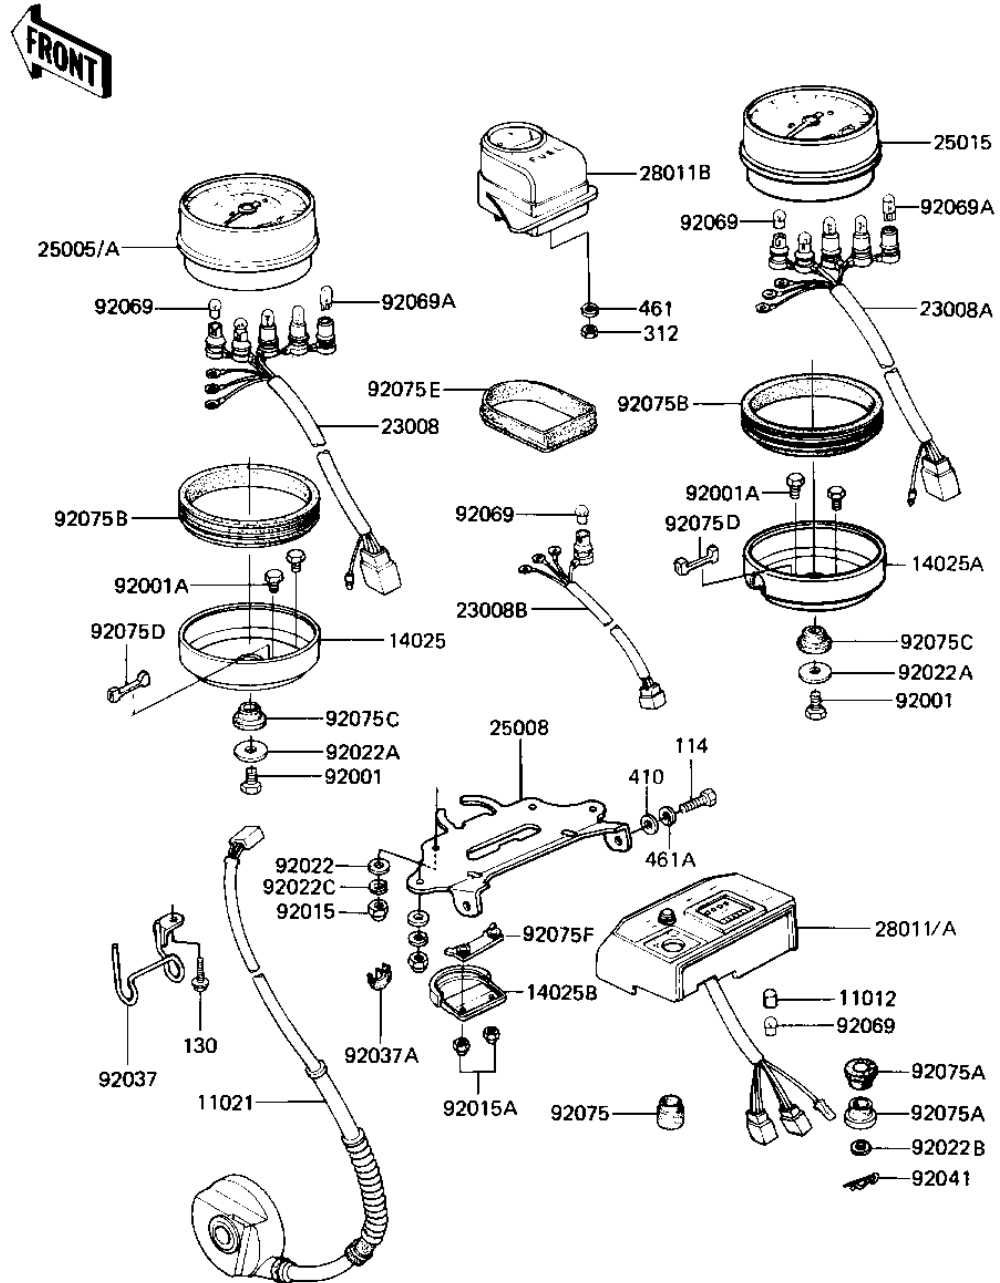

1982 Spectre

PARTS DIAGRAM

METERS (KZ1100-D1)

F2530-0168

1982 Spectre

PARTS LIST

METERS (KZ1100-D1)

Kawasaki

Let the Good Times Roll®

ITEM NAME

PART NUMBER

QUANTITY
