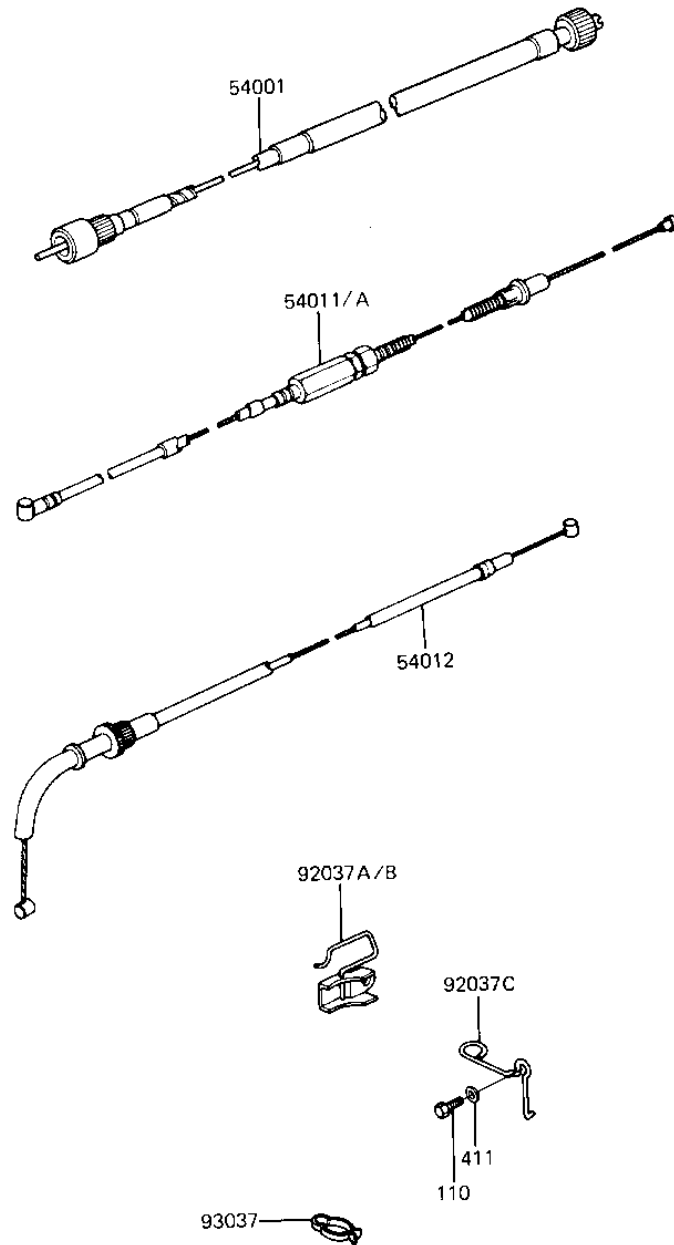

1982 Spectre

PARTS DIAGRAM

CABLES

F2540-0137

1982 Spectre

PARTS LIST

CABLES

ITEM NAME

PART NUMBER

QUANTITY
