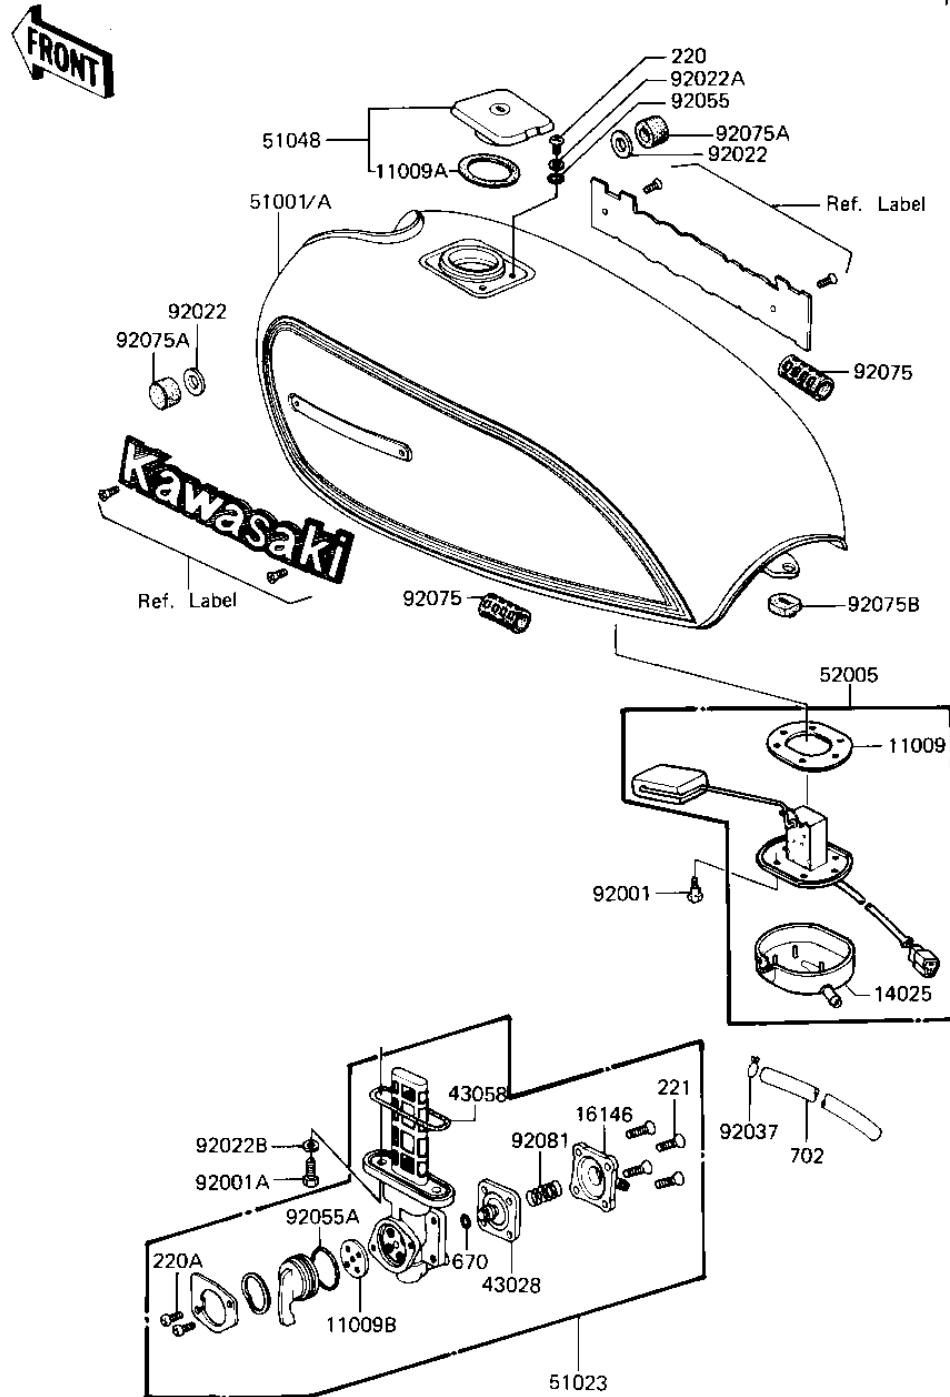

1982 Spectre

PARTS DIAGRAM

FUEL TANK

F2410-0132

1982 Spectre

PARTS LIST

FUEL TANK

Kawasaki

Let the Good Times Roll®

ITEM NAME

PART NUMBER

QUANTITY
