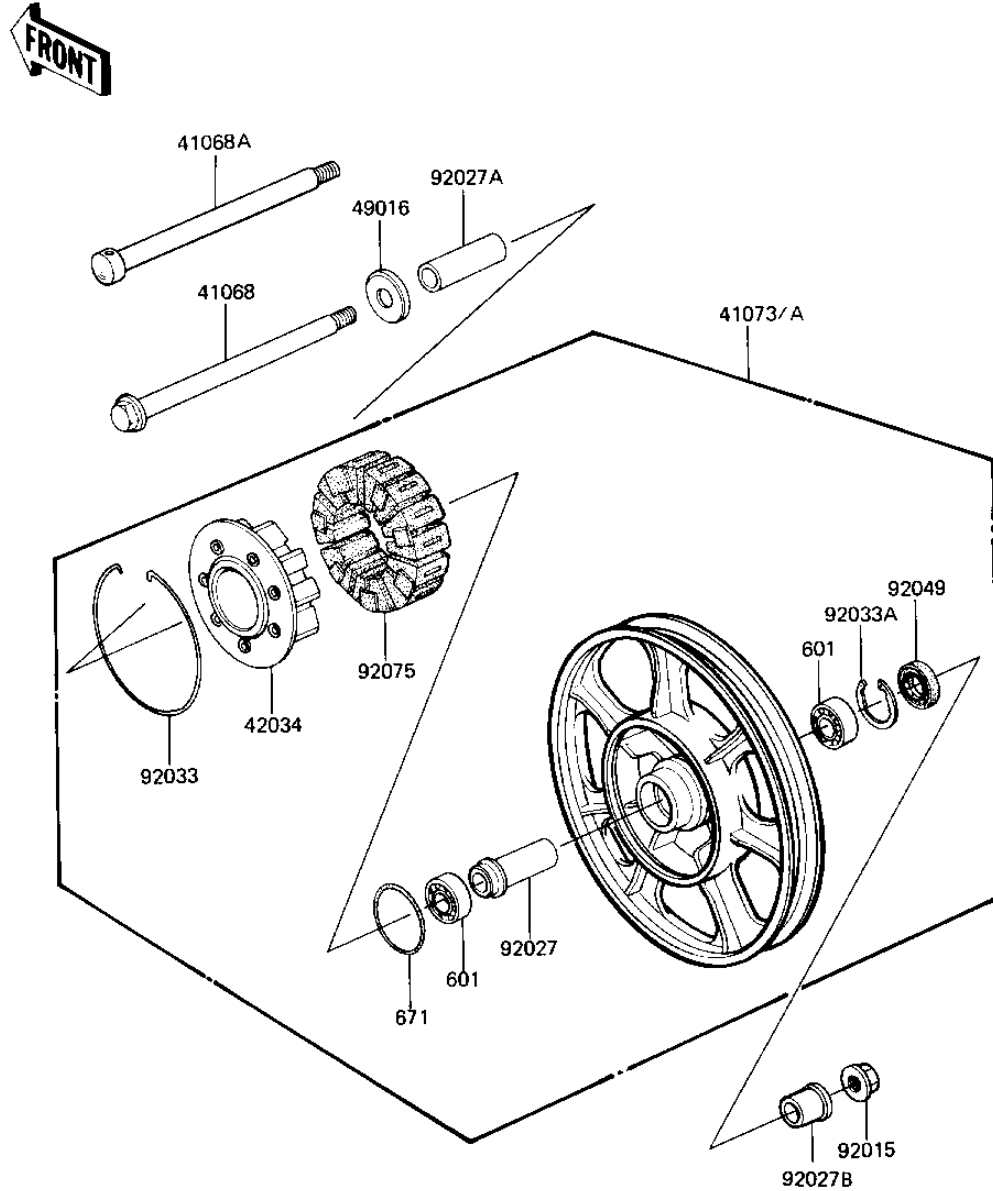

1982 Spectre

PARTS DIAGRAM

REAR WHEEL/HUB

F2240-0097

1982 Spectre

PARTS LIST

REAR WHEEL/HUB

Kawasaki

Let the Good Times Roll®

ITEM NAME

PART NUMBER

QUANTITY
