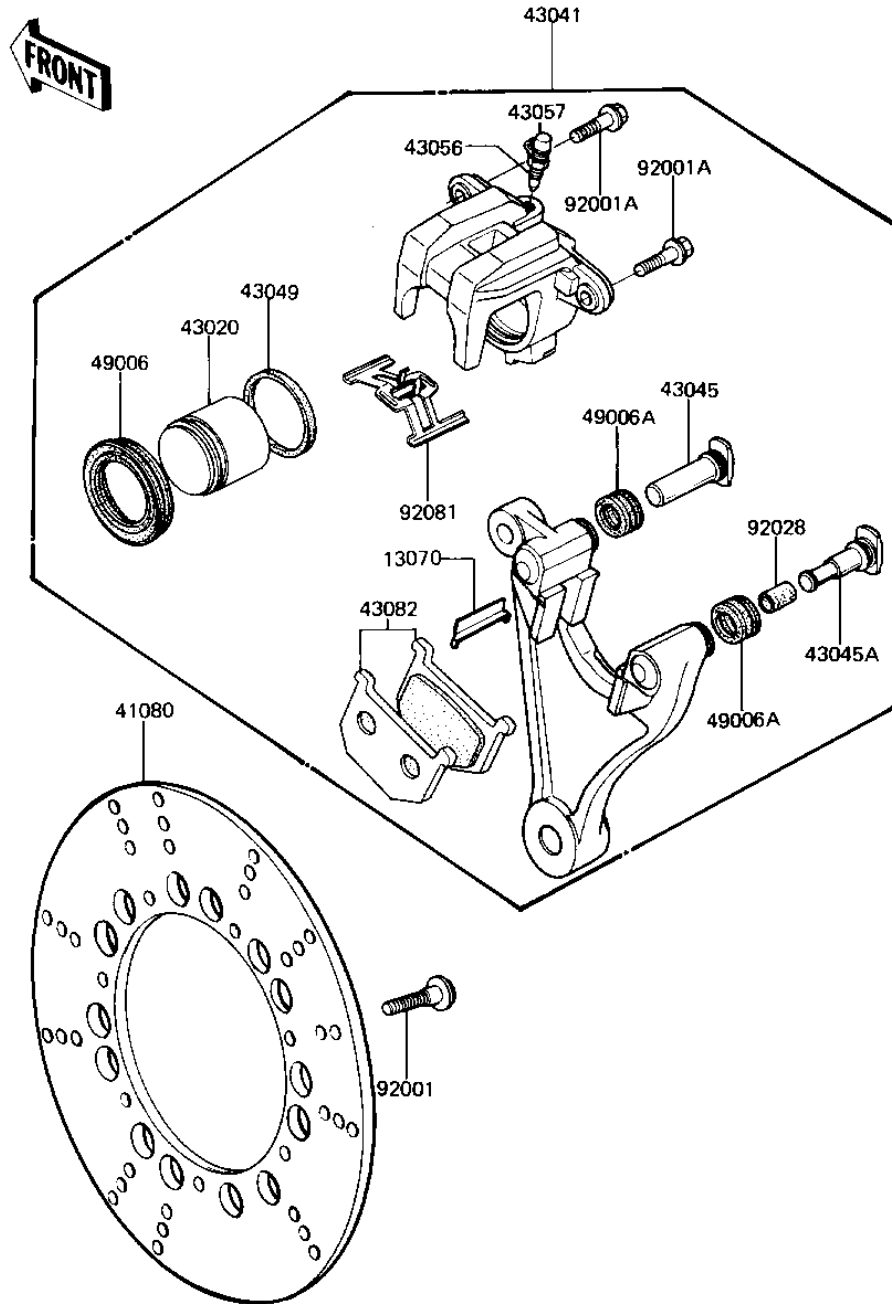

## PARTS DIAGRAM

### REAR BRAKE

F2294-0001

## PARTS LIST

### REAR BRAKE

**Kawasaki**

Let the Good Times Roll®

**ITEM NAME**

**PART NUMBER**

**QUANTITY**

---