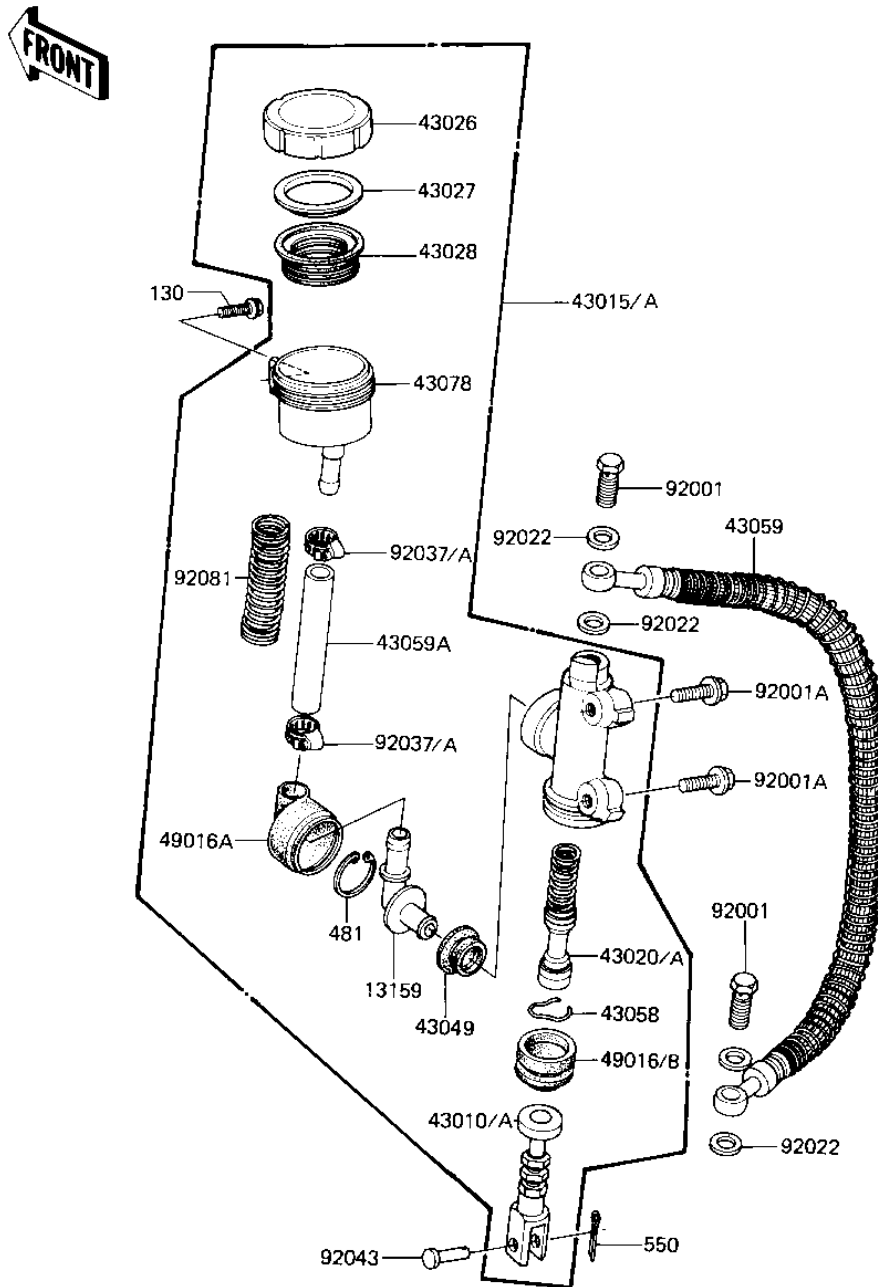

1982 Spectre

PARTS DIAGRAM

REAR MASTER CYLINDER

F2293-0032

1982 Spectre

PARTS LIST

REAR MASTER CYLINDER

ITEM NAME

PART NUMBER

QUANTITY
