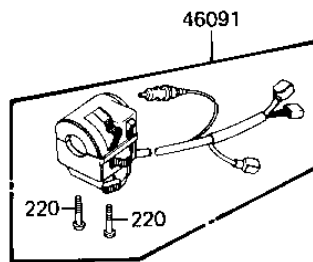

1982 Spectre

PARTS DIAGRAM

HANDLEBAR (KZ1100-D1)

F2310-0126

1982 Spectre

PARTS LIST

HANDLEBAR (KZ1100-D1)

Kawasaki