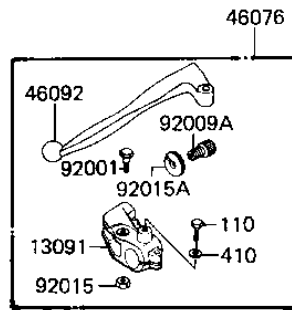

1982 Spectre

PARTS DIAGRAM

HANDLEBAR (KZ1100-D1)

F2310-0126

1982 Spectre

PARTS LIST

HANDLEBAR (KZ1100-D1)

Kawasaki

Let the Good Times Roll®

ITEM NAME

PART NUMBER

QUANTITY
