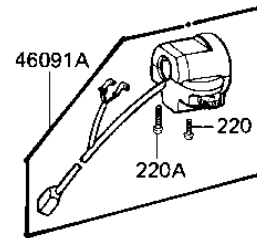

1982 Spectre

PARTS DIAGRAM

HANDLEBAR (KZ1100-D1)

F2310-0126

1982 Spectre

PARTS LIST

HANDLEBAR (KZ1100-D1)

Kawasaki