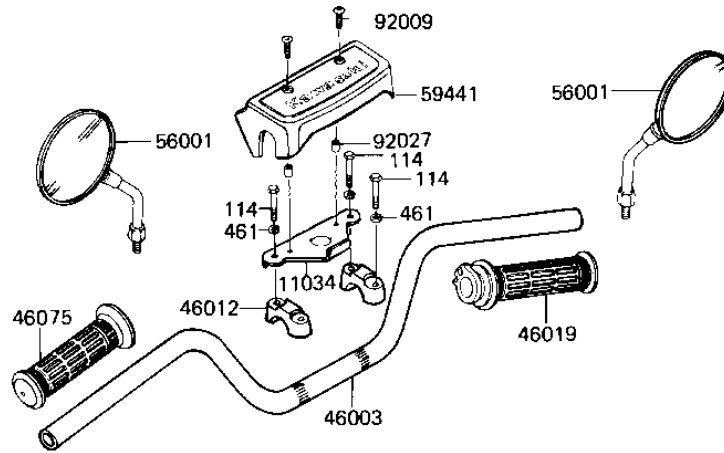

1982 Spectre

PARTS DIAGRAM

HANDLEBAR (KZ1100-D1)

F2310-0126

1982 Spectre

PARTS LIST

HANDLEBAR (KZ1100-D1)

Kawasaki

Let the Good Times Roll®

ITEM NAME

PART NUMBER

QUANTITY
