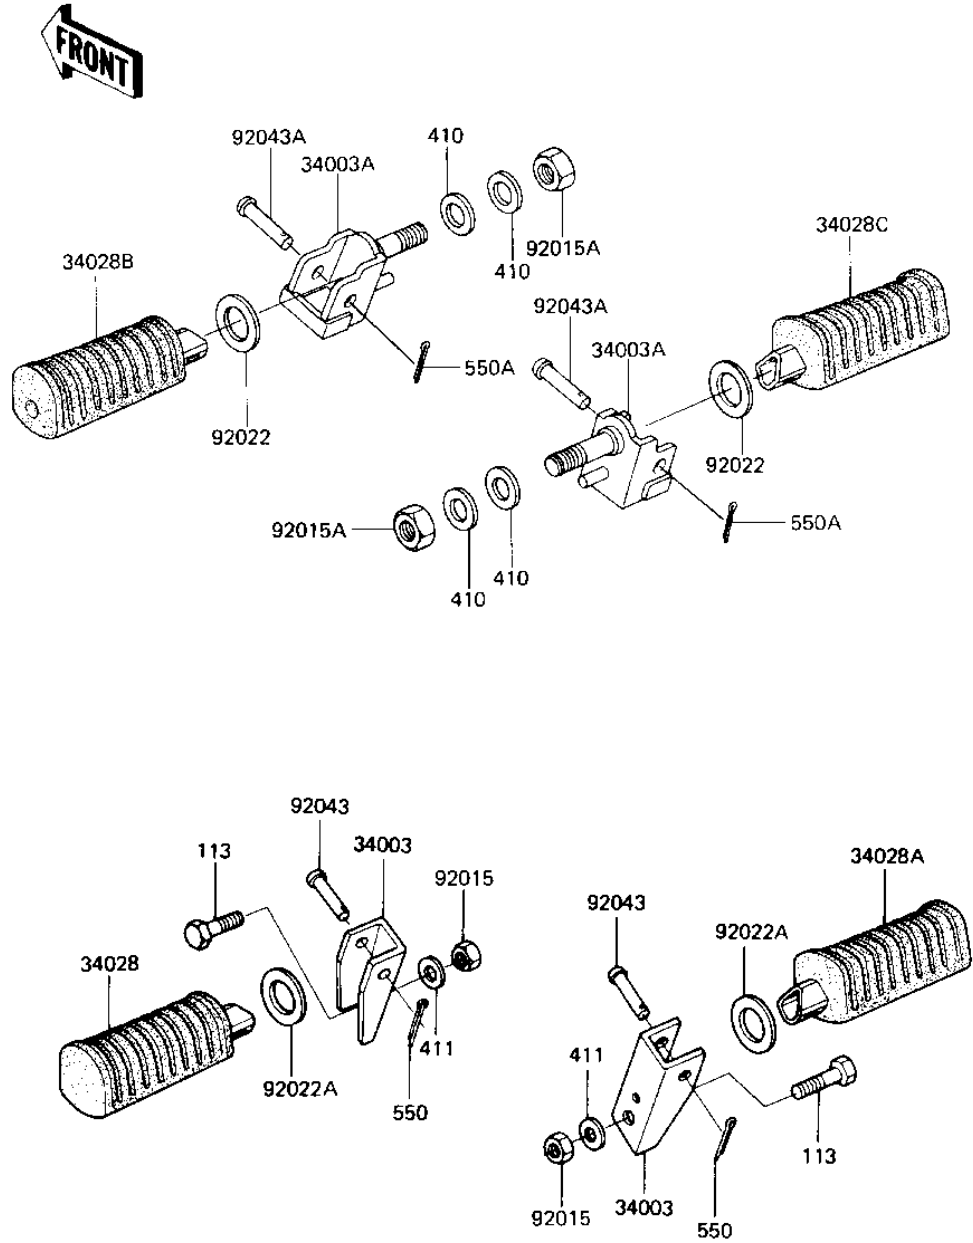

1982 Spectre

PARTS DIAGRAM

FOOTRESTS

F2160-0074

1982 Spectre

PARTS LIST

FOOTRESTS

ITEM NAME

PART NUMBER

QUANTITY
