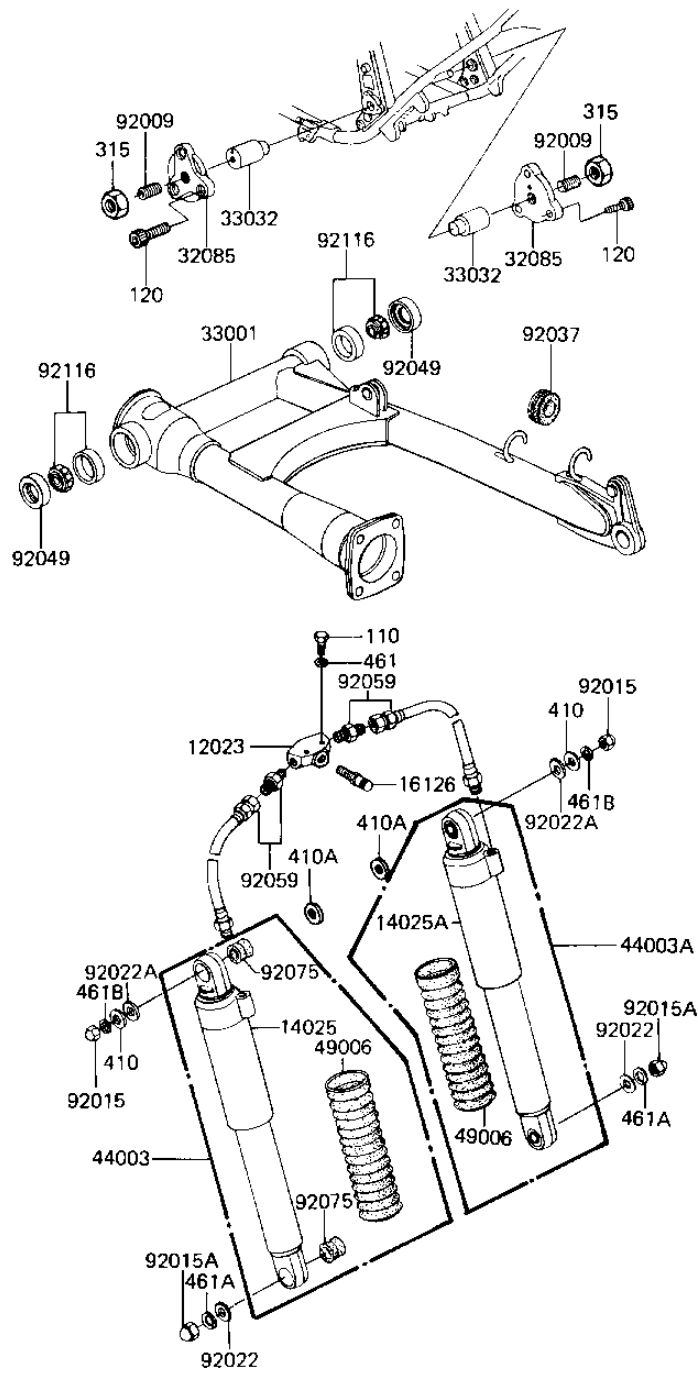

1982 Spectre

PARTS DIAGRAM

SWING ARM/SHOCK ABSORBERS

F2140-0090

1982 Spectre

PARTS LIST

SWING ARM/SHOCK ABSORBERS

Kawasaki

Let the Good Times Roll®

ITEM NAME

PART NUMBER

QUANTITY
