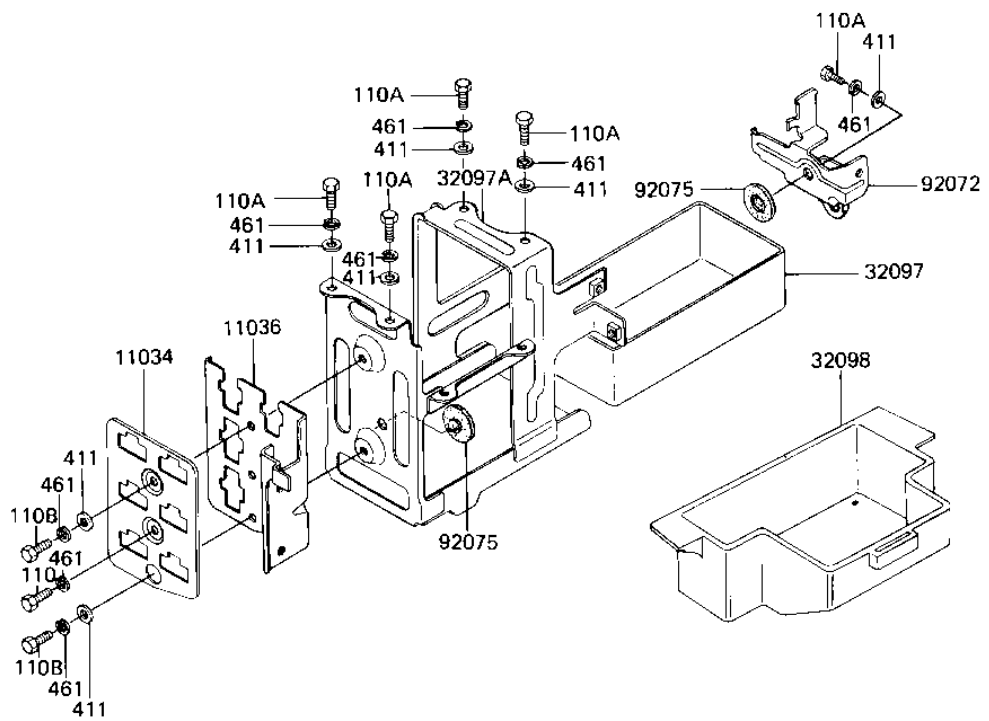

1982 Spectre

PARTS DIAGRAM

BATTERY CASE/TOOL CASE

F2132-0054

1982 Spectre

PARTS LIST

BATTERY CASE/TOOL CASE

Kawasaki

Let the Good Times Roll®

ITEM NAME

PART NUMBER

QUANTITY
