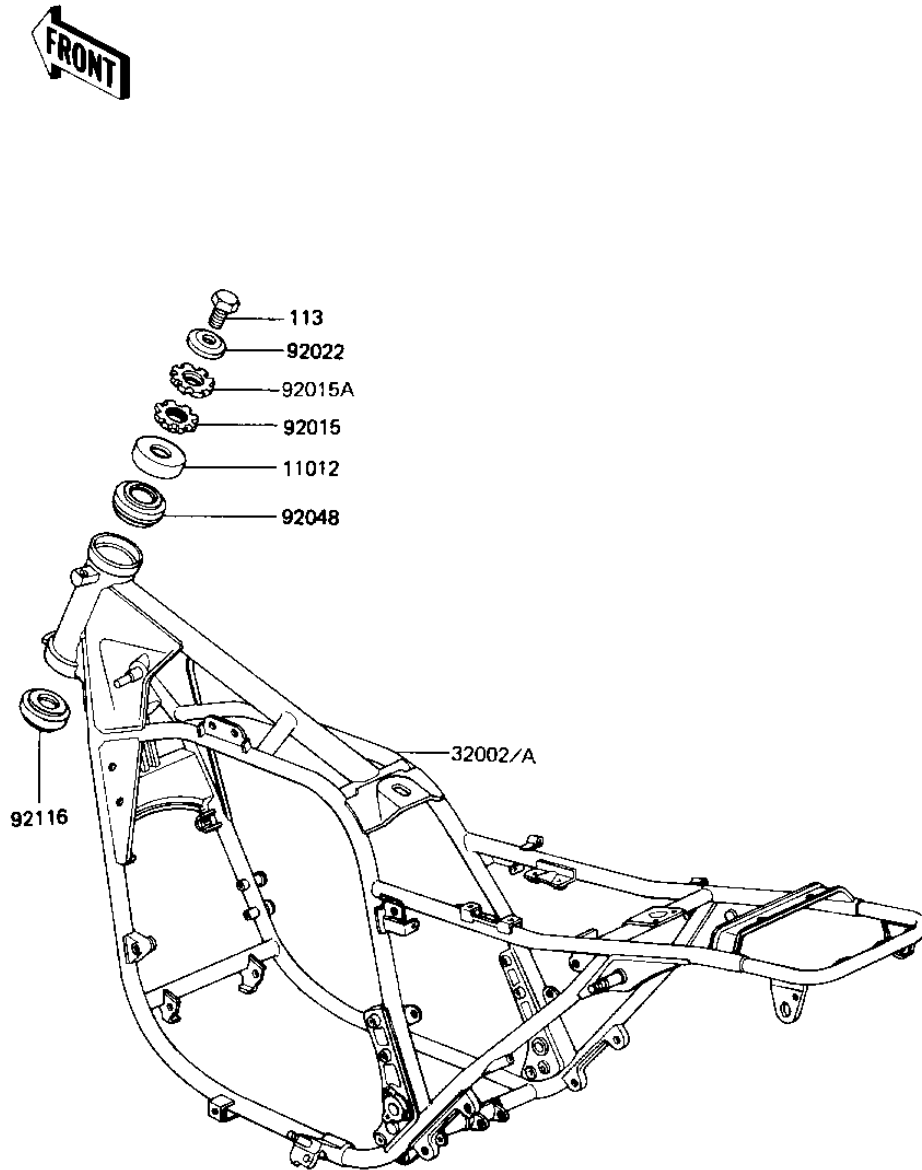

1982 Spectre

PARTS DIAGRAM

FRAME

F2120-0156

1982 Spectre

PARTS LIST

FRAME

Kawasaki

Let the Good Times Roll®

ITEM NAME

PART NUMBER

QUANTITY
