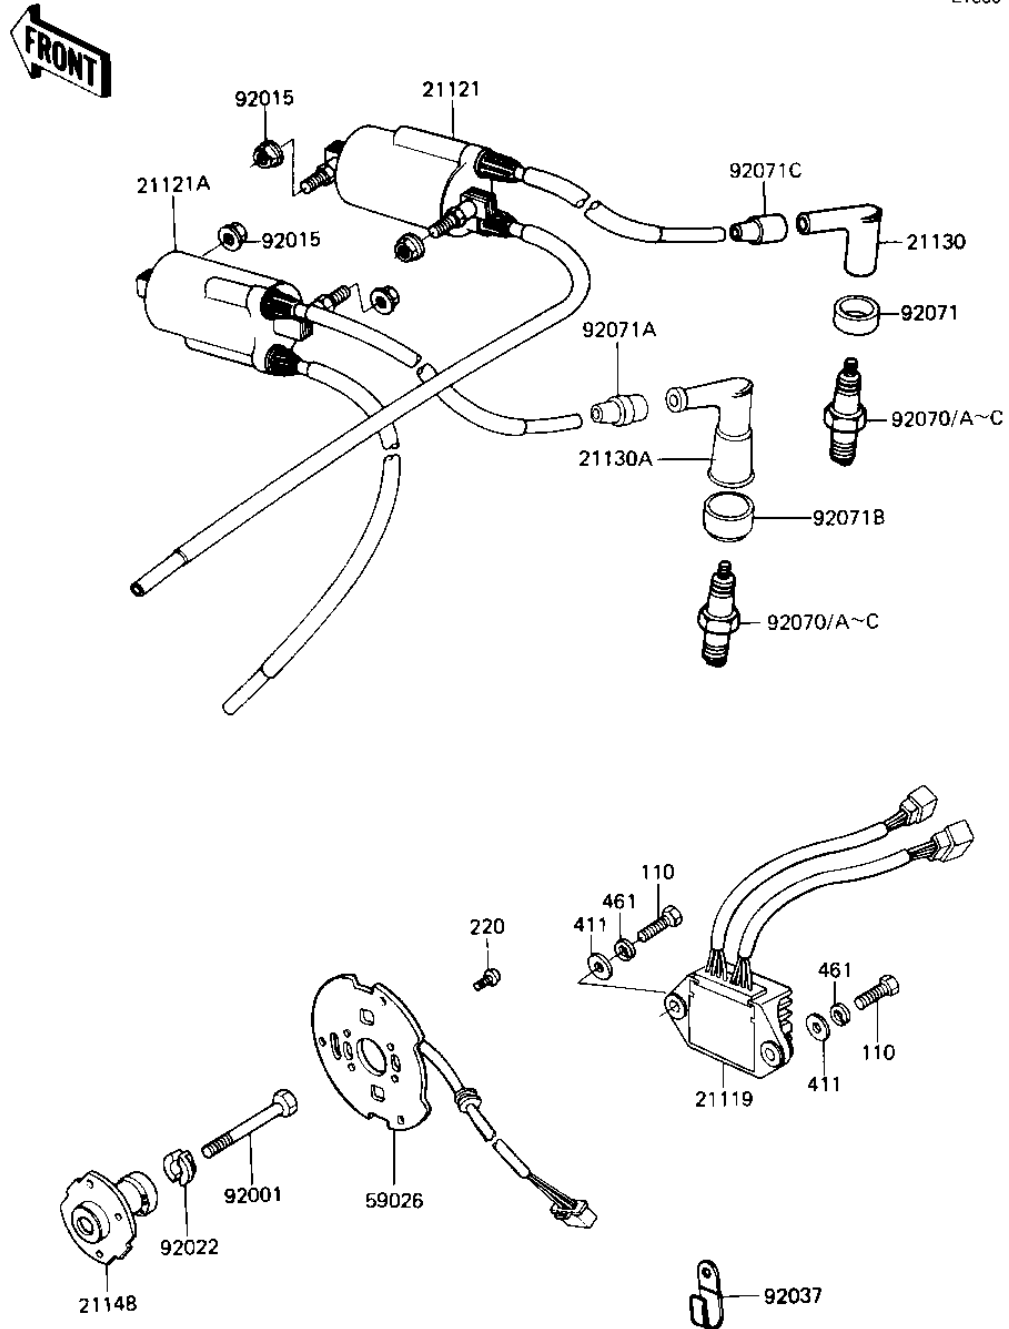

1982 Spectre

PARTS DIAGRAM

IGNITION

E1830-0080

1982 Spectre

PARTS LIST

IGNITION

ITEM NAME

PART NUMBER

QUANTITY
