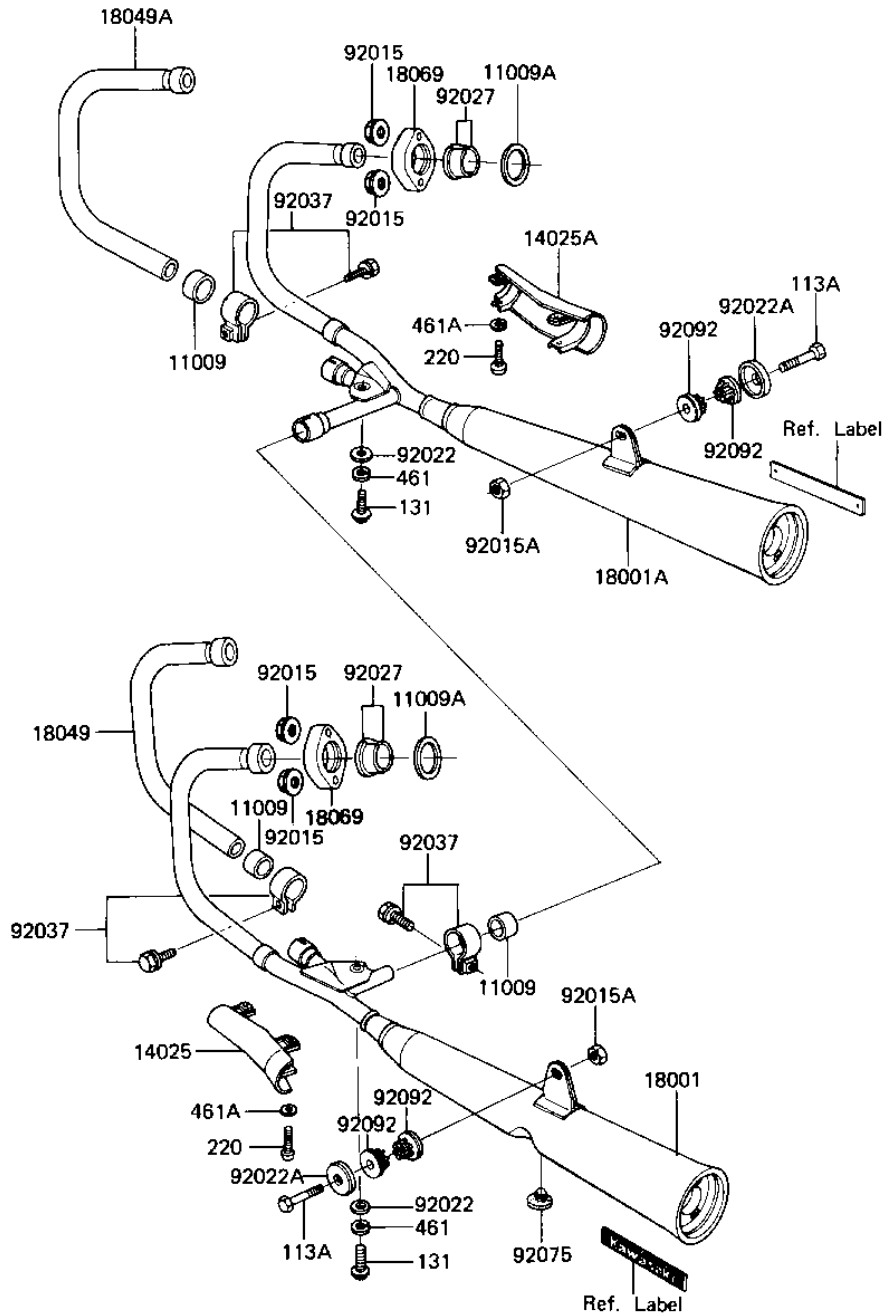

1982 Spectre

PARTS DIAGRAM

MUFFLERS

E1140-0119

1982 Spectre

PARTS LIST

MUFFLERS

ITEM NAME

PART NUMBER

QUANTITY
