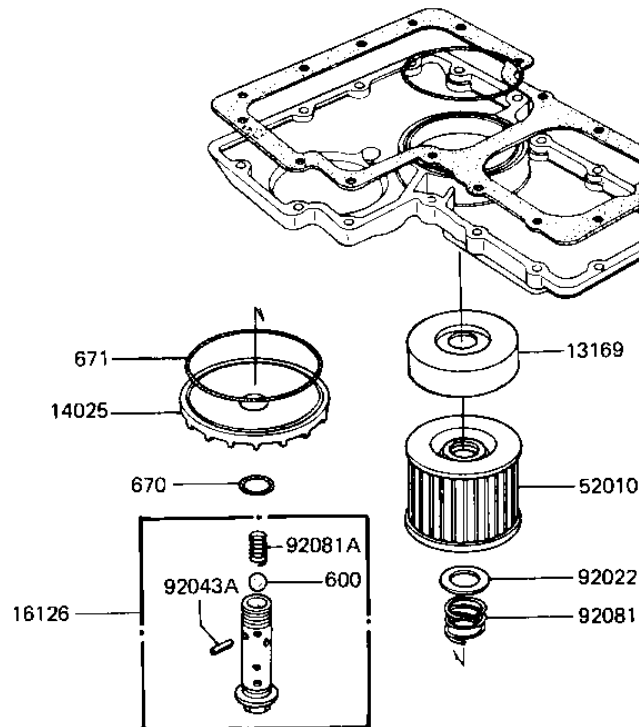

1982 Spectre

PARTS DIAGRAM

OIL PUMP/OIL FILTER

Kawasaki

Let the Good Times Roll®

E1710-0025

1982 Spectre

PARTS LIST

OIL PUMP/OIL FILTER

Kawasaki

Let the Good Times Roll®

ITEM NAME

PART NUMBER

QUANTITY
