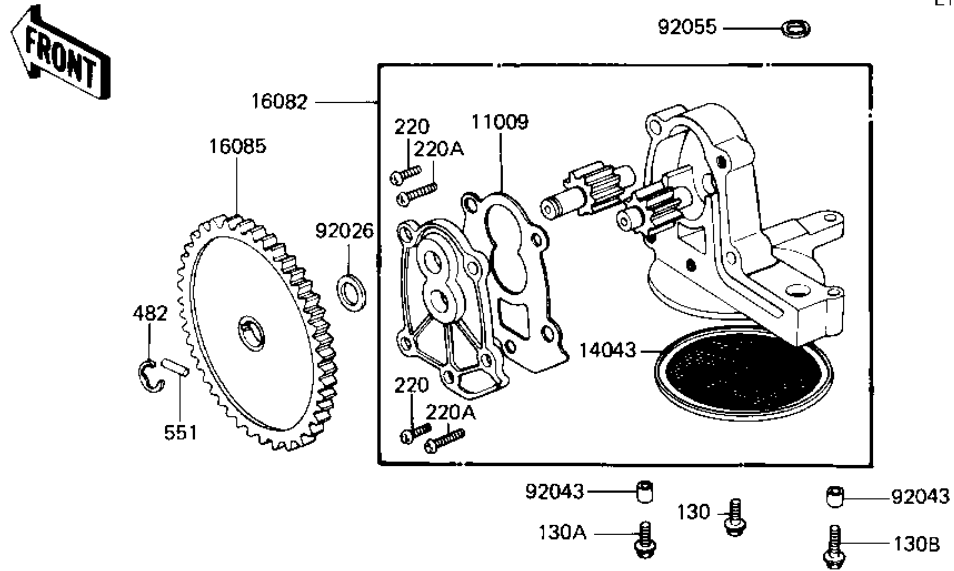

1982 Spectre

PARTS DIAGRAM

OIL PUMP/OIL FILTER

Kawasaki

Let the Good Times Roll®

E1710-0025

1982 Spectre

PARTS LIST

OIL PUMP/OIL FILTER

Kawasaki

Let the Good Times Roll®

ITEM NAME

PART NUMBER

QUANTITY
