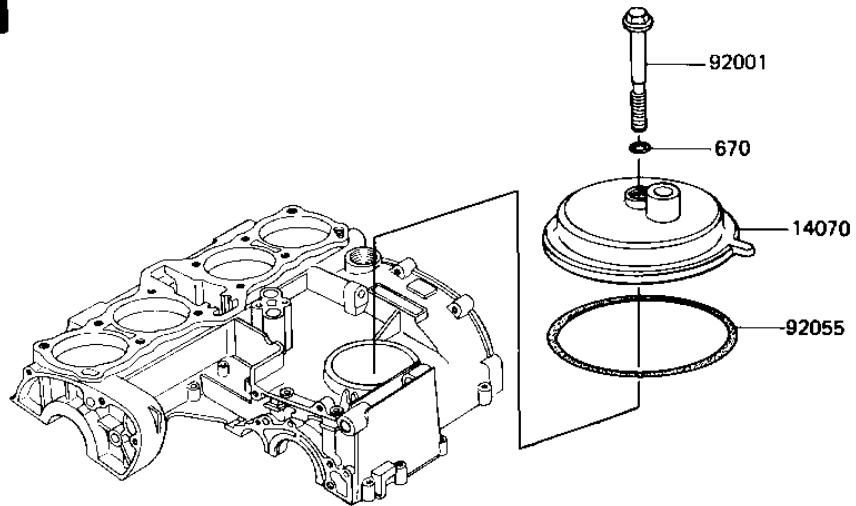

1982 Spectre

PARTS DIAGRAM

BREATHER COVER/OIL PAN

E1432-0010

1982 Spectre

PARTS LIST

BREATHER COVER/OIL PAN

Kawasaki

Let the Good Times Roll®

ITEM NAME

PART NUMBER

QUANTITY
