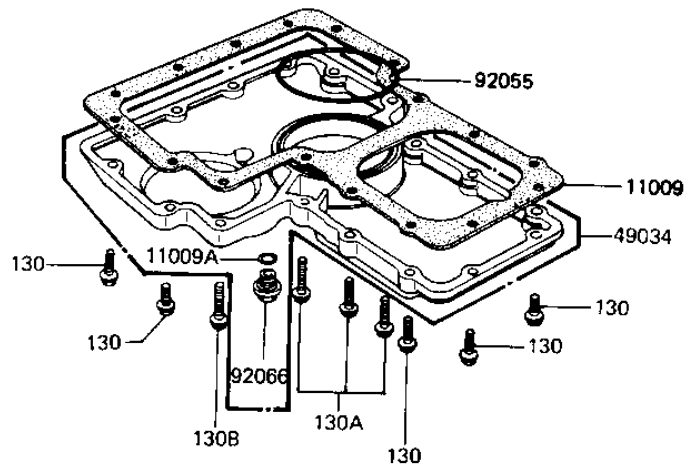

1982 Spectre

PARTS DIAGRAM

BREATHER COVER/OIL PAN

E1432-0010

1982 Spectre

PARTS LIST

BREATHER COVER/OIL PAN

Kawasaki

Let the Good Times Roll®

ITEM NAME

PART NUMBER

QUANTITY
