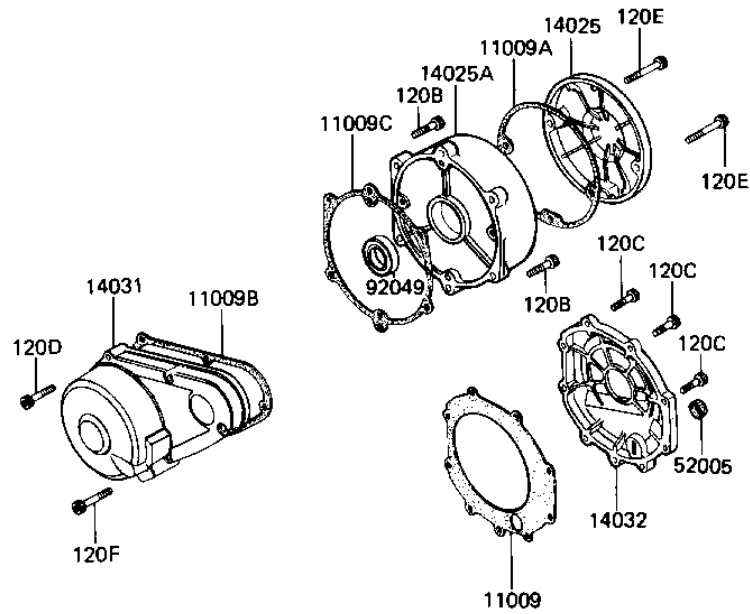

## PARTS DIAGRAM

### ENGINE COVERS

**Kawasaki**

Let the Good Times Roll®

E1431-0058

## PARTS LIST ENGINE COVERS

ITEM NAME	PART NUMBER	QUANTITY
-----------	-------------	----------

---