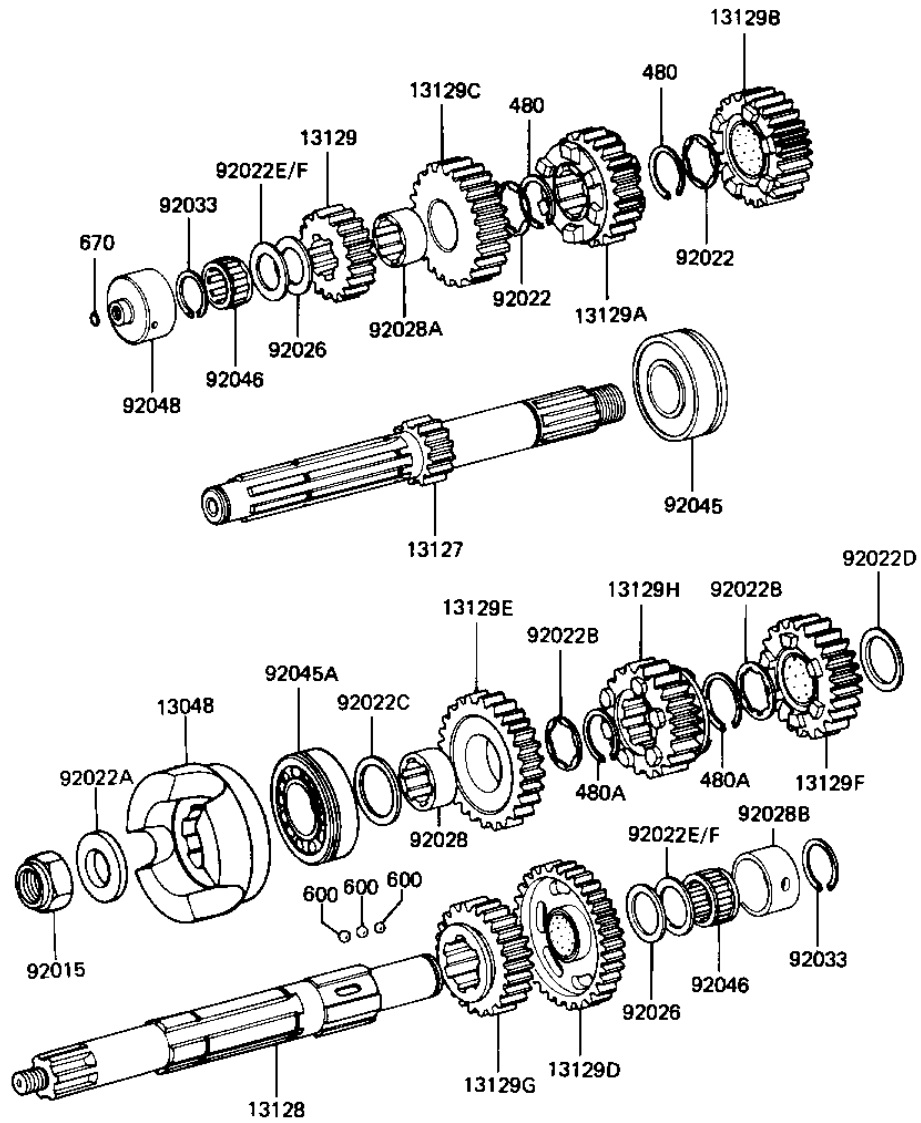

1982 Spectre

PARTS DIAGRAM

TRANSMISSION

Kawasaki

Let the Good Times Roll®

E1361-0089

1982 Spectre

PARTS LIST TRANSMISSION

ITEM NAME

PART NUMBER

QUANTITY
