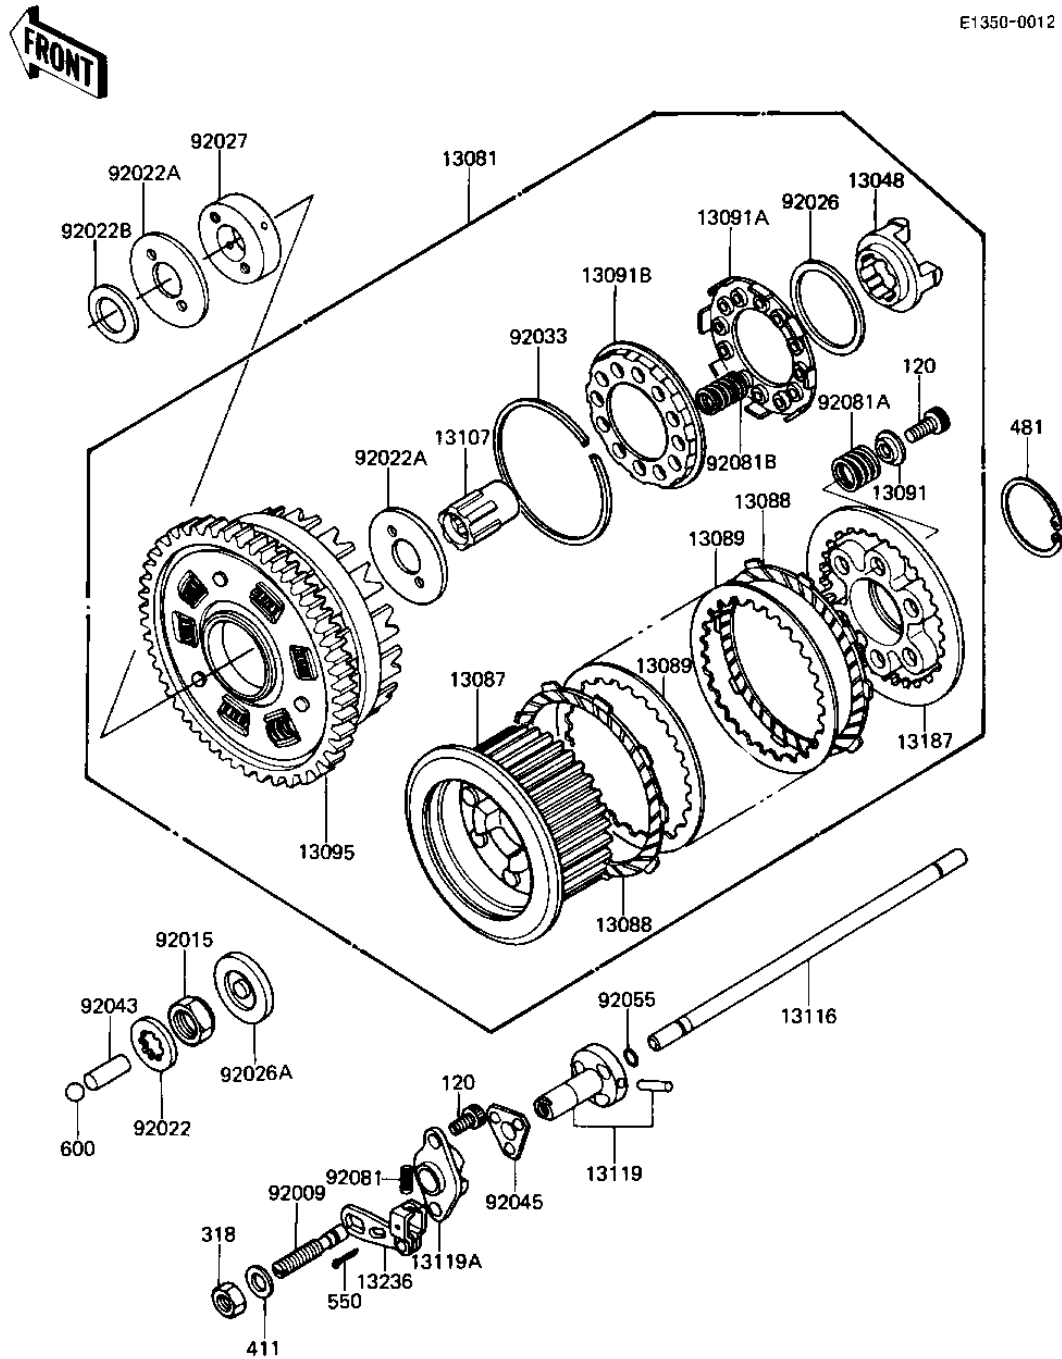

1982 Spectre

PARTS DIAGRAM

CLUTCH

E1350-0012

1982 Spectre

PARTS LIST

CLUTCH

ITEM NAME

PART NUMBER

QUANTITY
