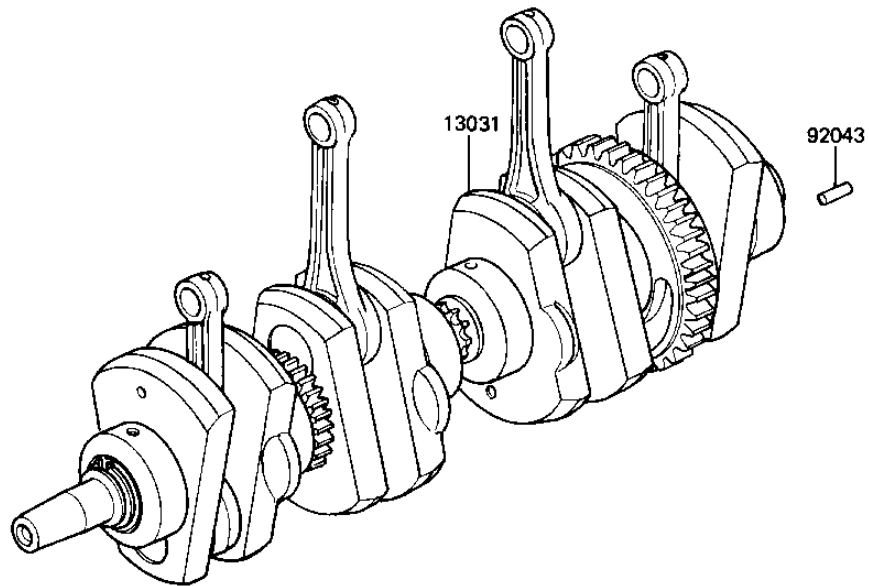

1982 Spectre

PARTS DIAGRAM

CRANKSHAFT

E1320-0008

1982 Spectre

PARTS LIST CRANKSHAFT

ITEM NAME

PART NUMBER

QUANTITY
