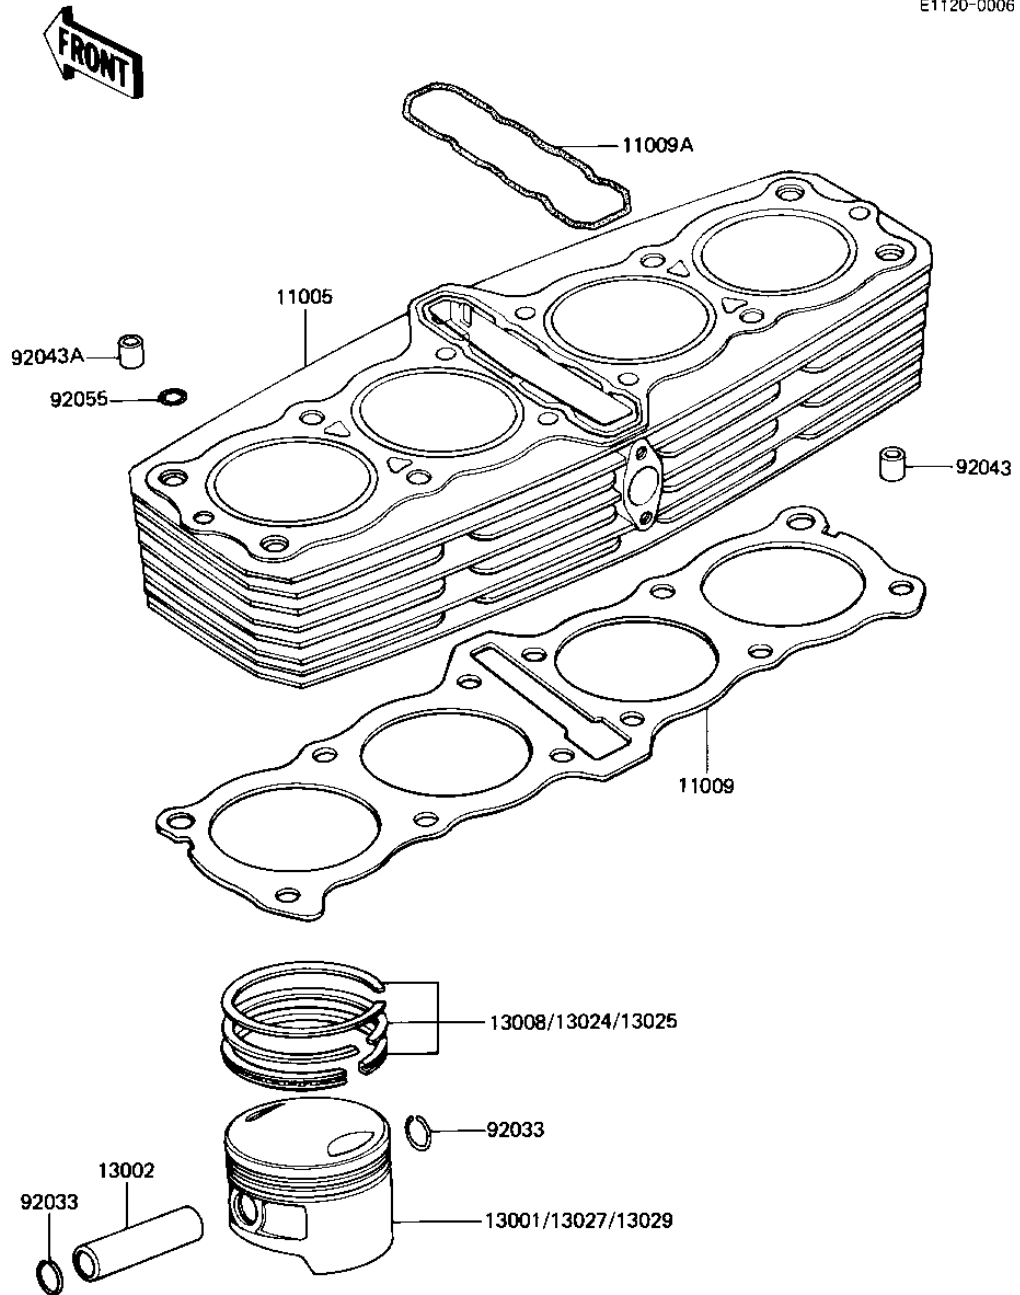

1982 Spectre

PARTS DIAGRAM CYLINDER/PISTONS

E1120-0006

1982 Spectre

PARTS LIST CYLINDER/PISTONS

ITEM NAME

PART NUMBER

QUANTITY
