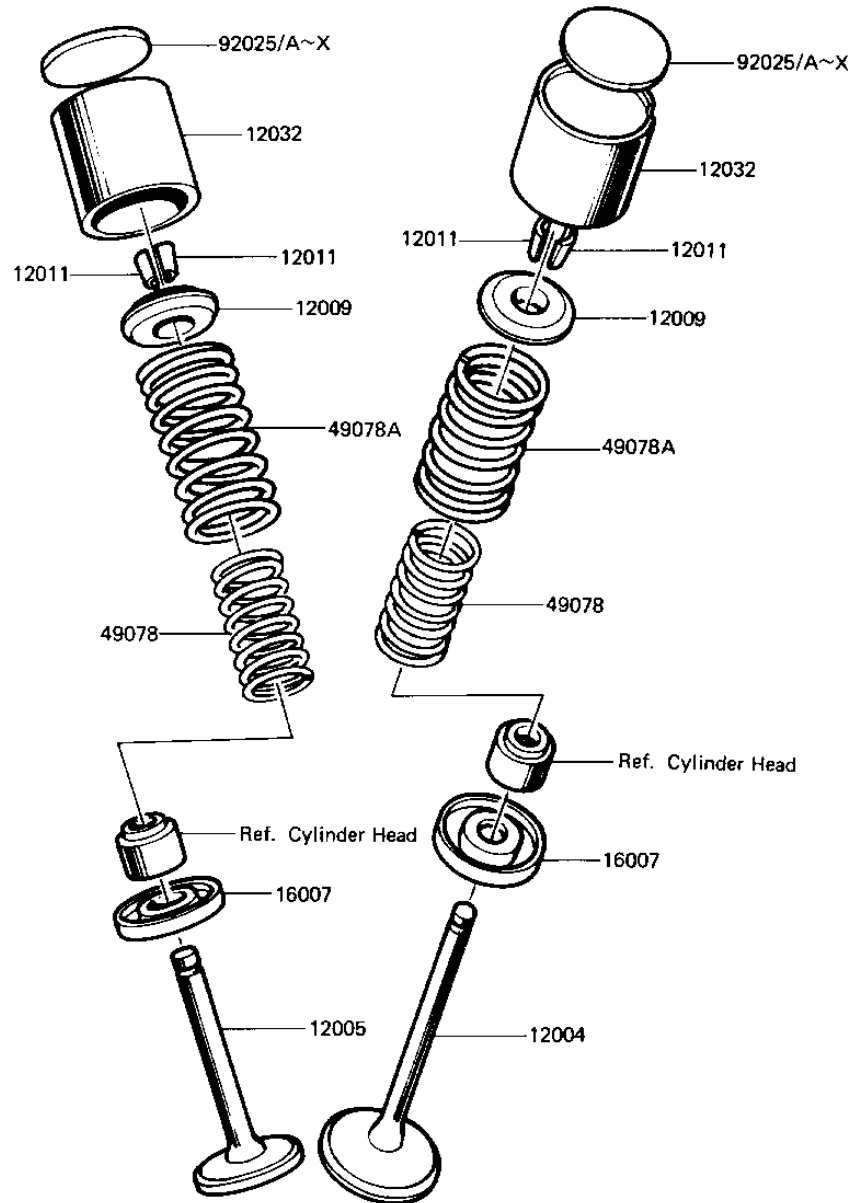

1982 Spectre

PARTS DIAGRAM

VALVES

E1210-0005

1982 Spectre

PARTS LIST

VALVES

ITEM NAME

PART NUMBER

QUANTITY
