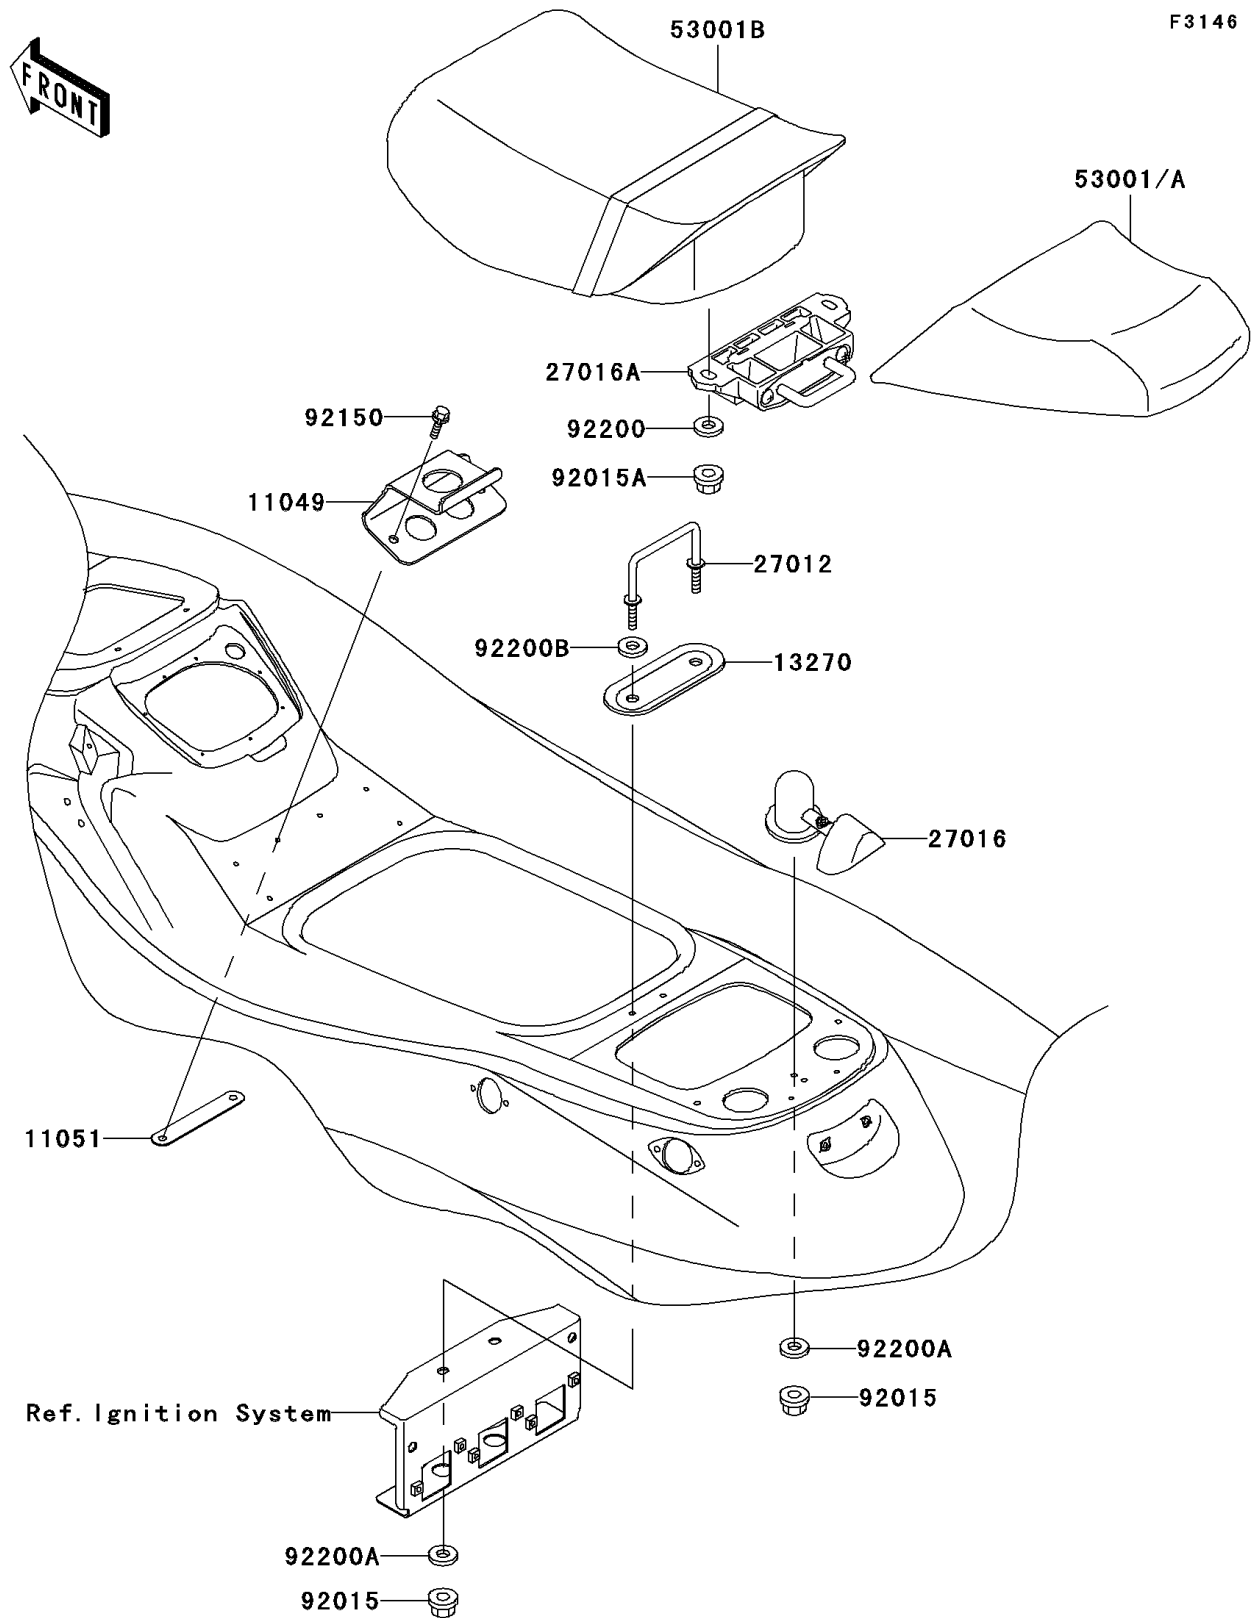

2002 1100 STX D.I.

PARTS DIAGRAM

Seat

2002 1100 STX D.I.

PARTS LIST

Seat

ITEM NAME	PART NUMBER	QUANTITY
BRACKET,SEAT (Ref # 11049)	11049-3735	1
BRACKET (Ref # 11051)	11051-3793	1
PLATE,FRONT SEAT HOOK,OUTER (Ref # 13270)	13270-3910	1
HOOK,FRONT SEAT LOCK (Ref # 27012)	27012-3814	1
LOCK-ASSY,SEAT,F.BLACK (Ref # 27016)	27016-3744-6Z	1
LOCK-ASSY,FRONT SEAT (Ref # 27016A)	27016-3747	1
SEAT-ASSY,RR,C.OLIVE (Ref # 53001A)	53001-3746-303	1
SEAT-ASSY,FR,P.B.BEIGE (Ref # 53001B)	53001-3752-PQ	1
NUT,FLANGED,8MM (Ref # 92015)	92015-3709	3
NUT,6MM (Ref # 92015A)	92015-3767	2
BOLT,6X18 (Ref # 92150)	92150-3729	2
WASHER,6.5X20X1.5 (Ref # 92200)	92200-3715	2
WASHER,8.5X25X1.5 (Ref # 92200A)	92200-3717	3
WASHER,8.5X18X3 (Ref # 92200B)	92200-3761	2