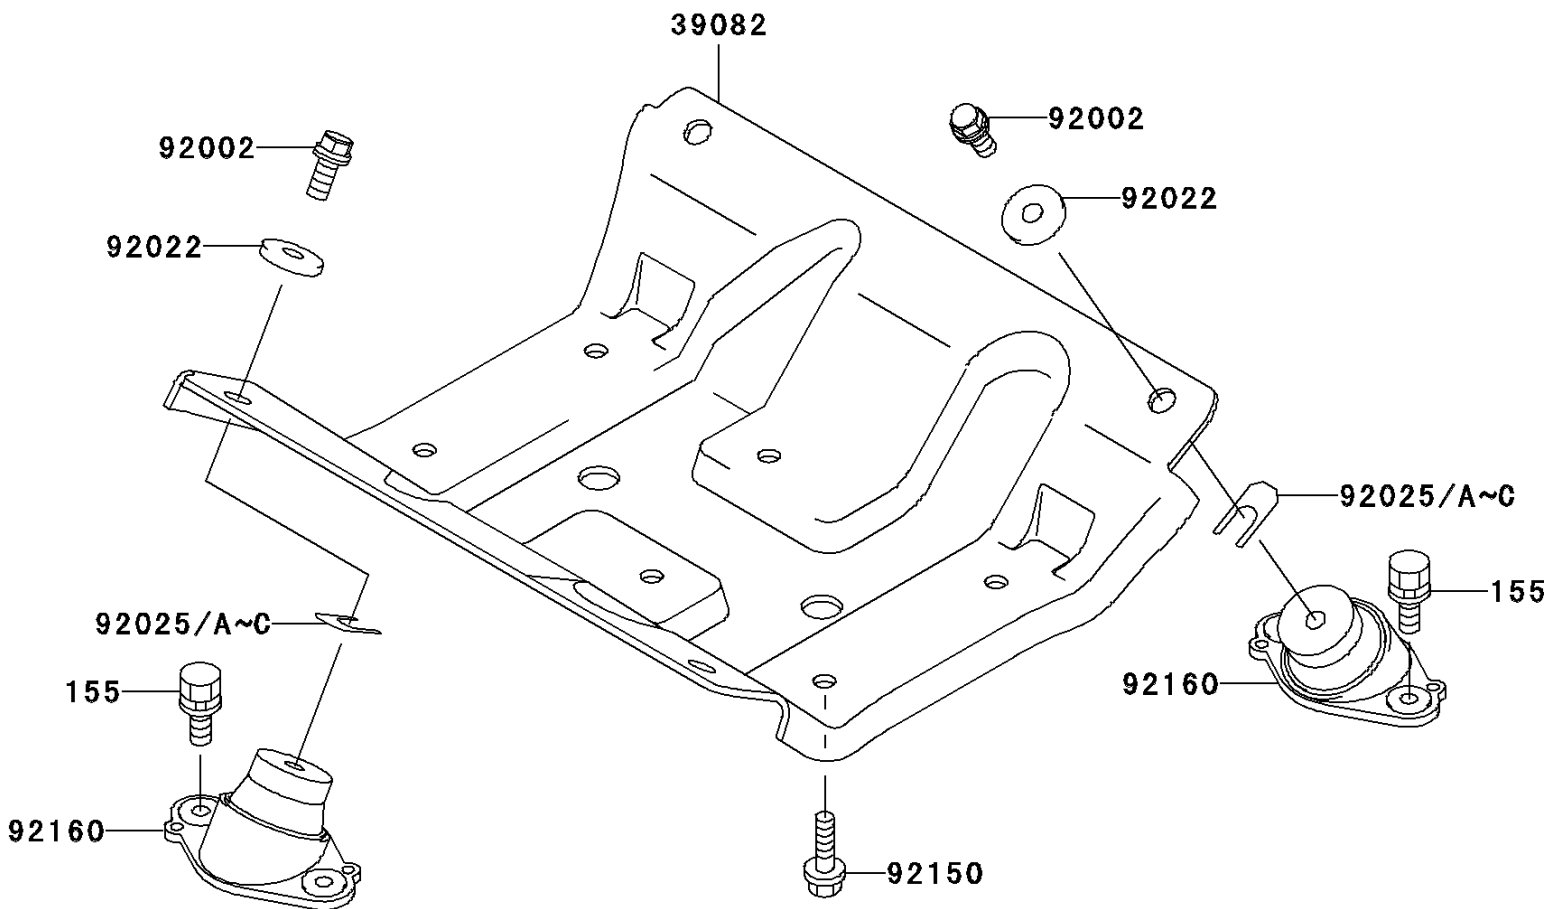

2001 1100 STX D.I.

PARTS DIAGRAM

Engine Mount

2001 1100 STX D.I.

PARTS LIST

Engine Mount

Kawasaki

Let the Good Times Roll®

ITEM NAME

PART NUMBER

QUANTITY
