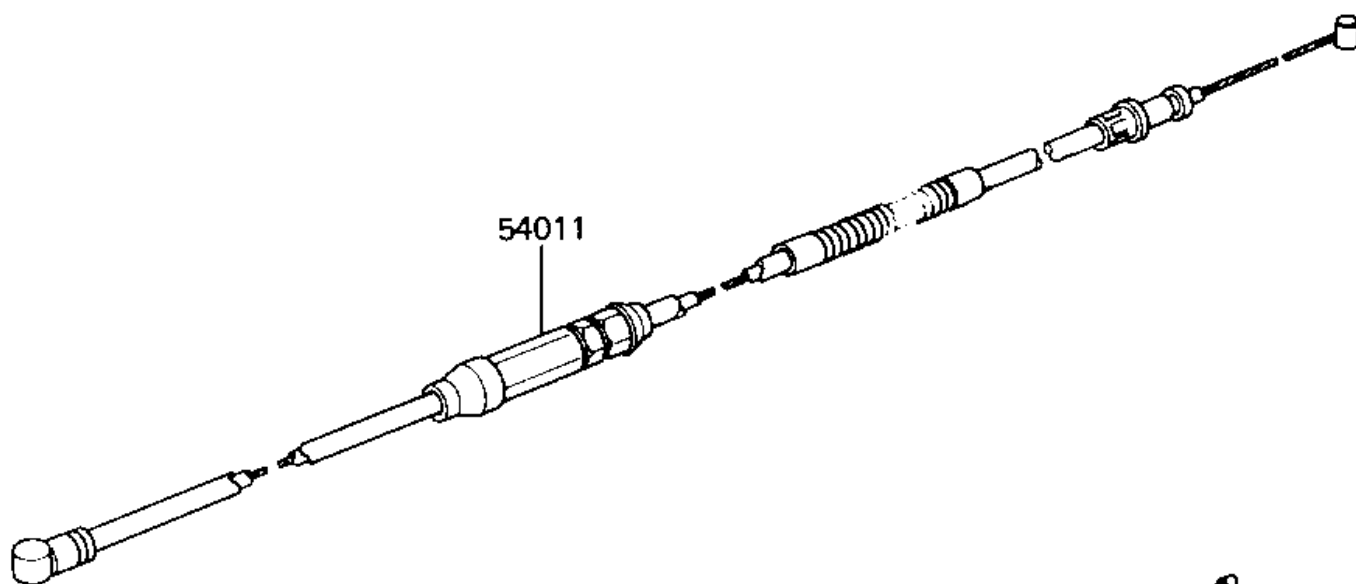

1982 KX250

PARTS DIAGRAM

CABLES

F2540-0110

1982 KX250

PARTS LIST

CABLES

Kawasaki

Let the Good Times Roll®

ITEM NAME	PART NUMBER	QUANTITY
CABLE-CLUTCH (Ref # 54011)	54011-1103	1
CABLE-THROTTLE (Ref # 54012)	54012-1118	1