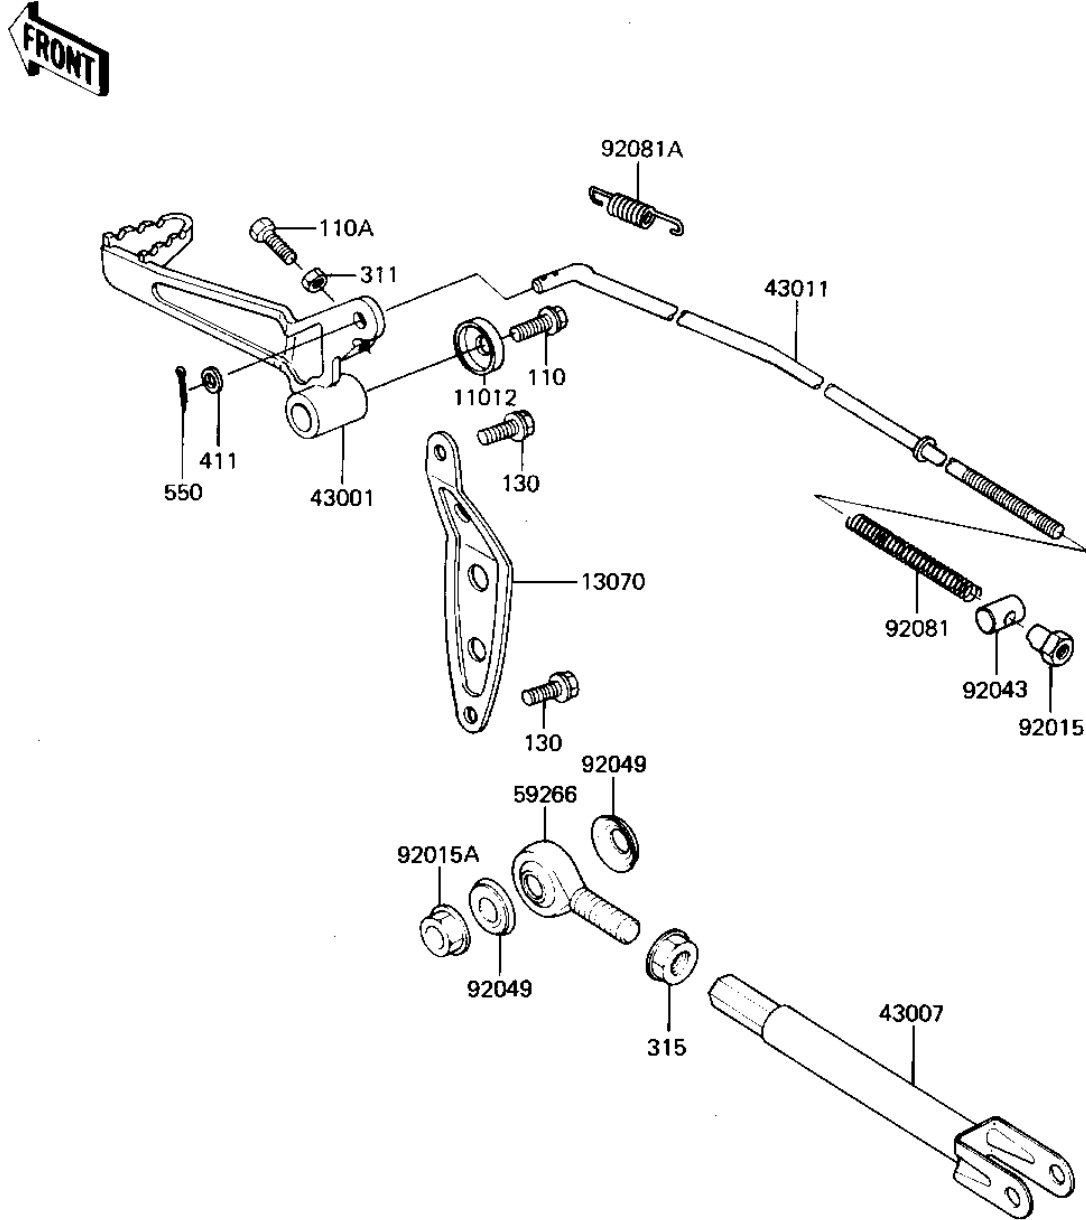

1982 KX250

PARTS DIAGRAM

BRAKE PEDAL/TORQUE LINK

F2260-0080

1982 KX250

PARTS LIST

BRAKE PEDAL/TORQUE LINK

ITEM NAME

PART NUMBER

QUANTITY
