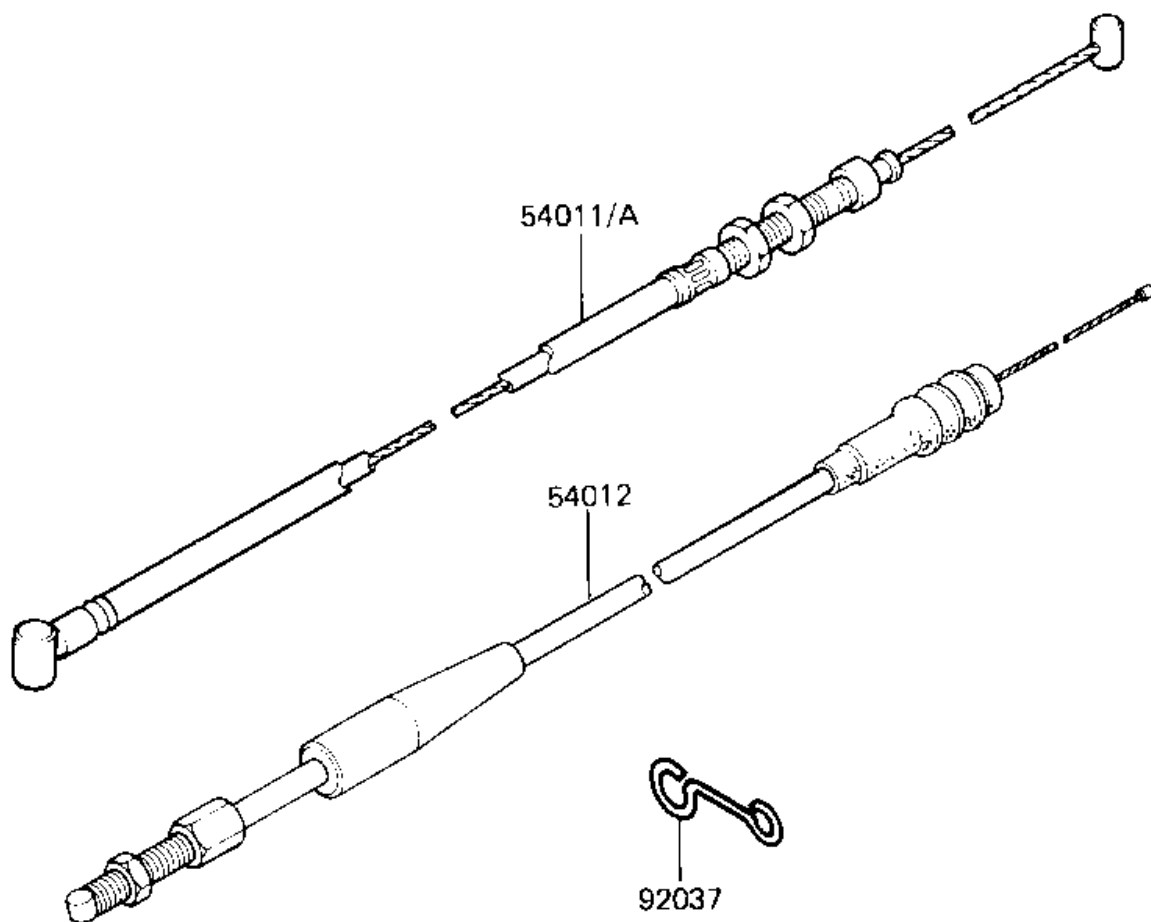

1982 KX125

PARTS DIAGRAM

CABLES

Kawasaki

Let the Good Times Roll®

F2540-0100