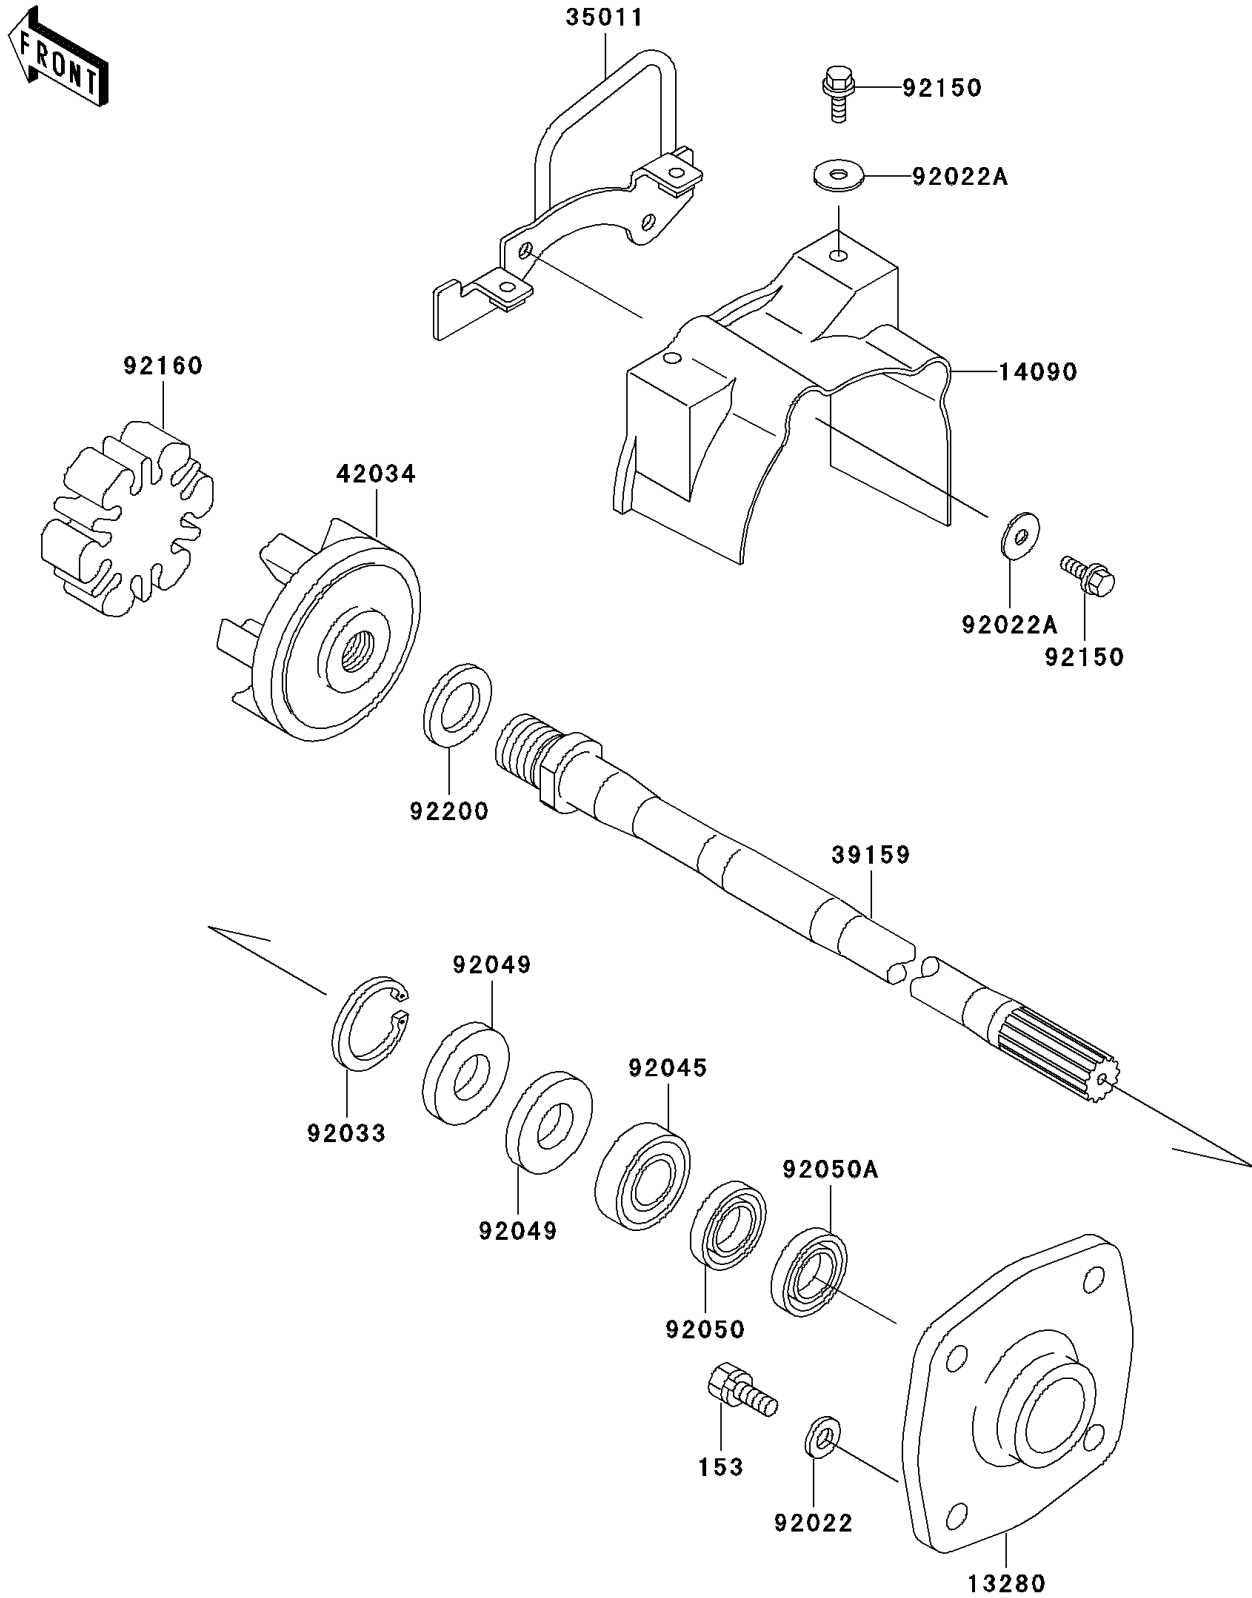

2001 1100 STX D.I.

PARTS DIAGRAM

Drive Shaft

E3134

2001 1100 STX D.I.

PARTS LIST

Drive Shaft

Kawasaki

Let the Good Times Roll®

ITEM NAME

PART NUMBER

QUANTITY
