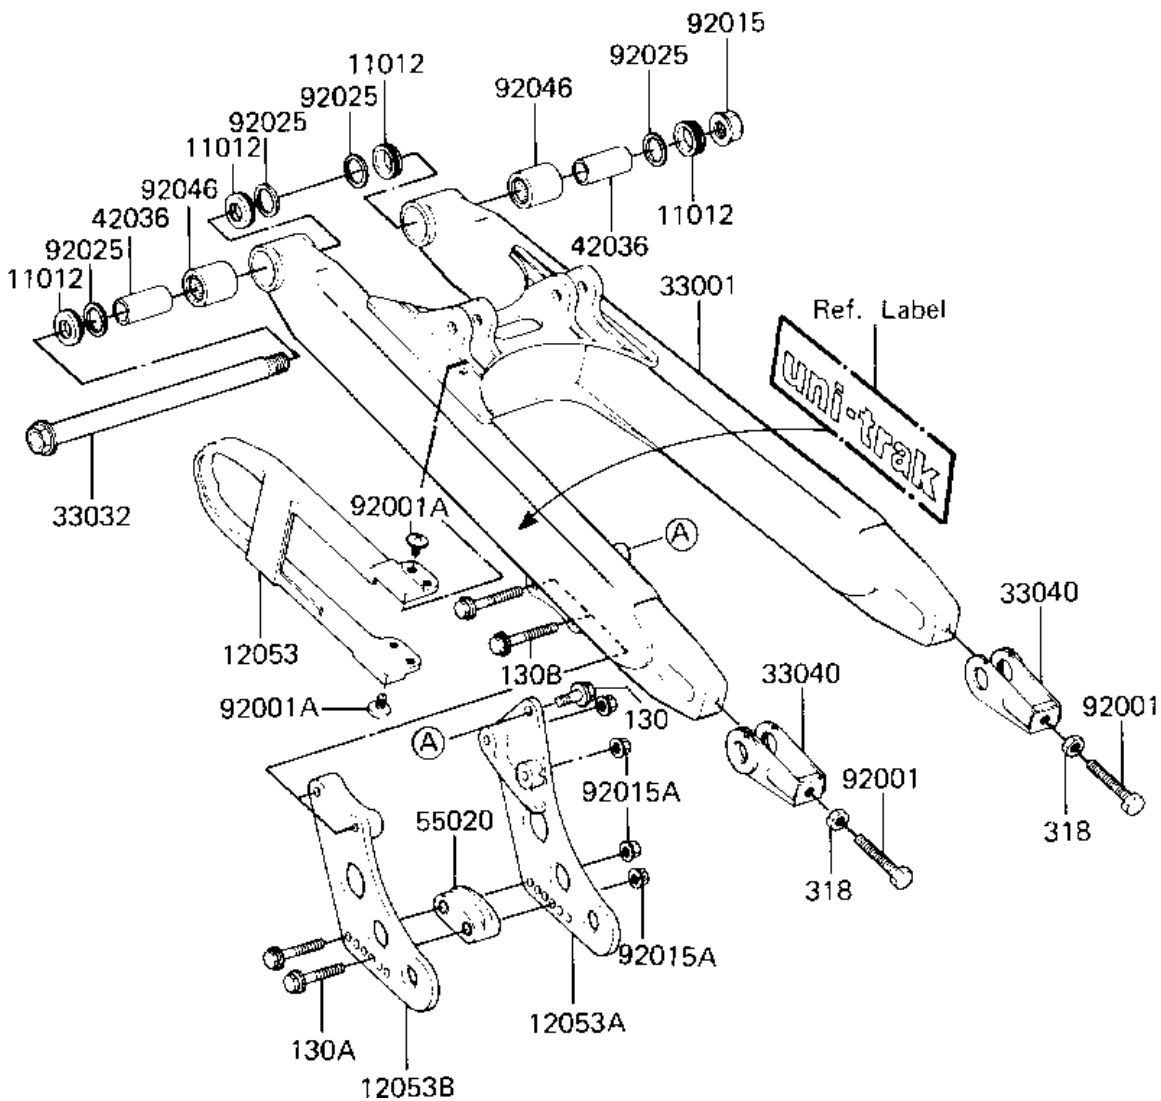

1982 KX125

PARTS DIAGRAM

SWING ARM (KX125-B1)

F-2140-0095

1982 KX125

PARTS LIST

SWING ARM (KX125-B1)

Kawasaki

Let the Good Times Roll®

ITEM NAME

PART NUMBER

QUANTITY
