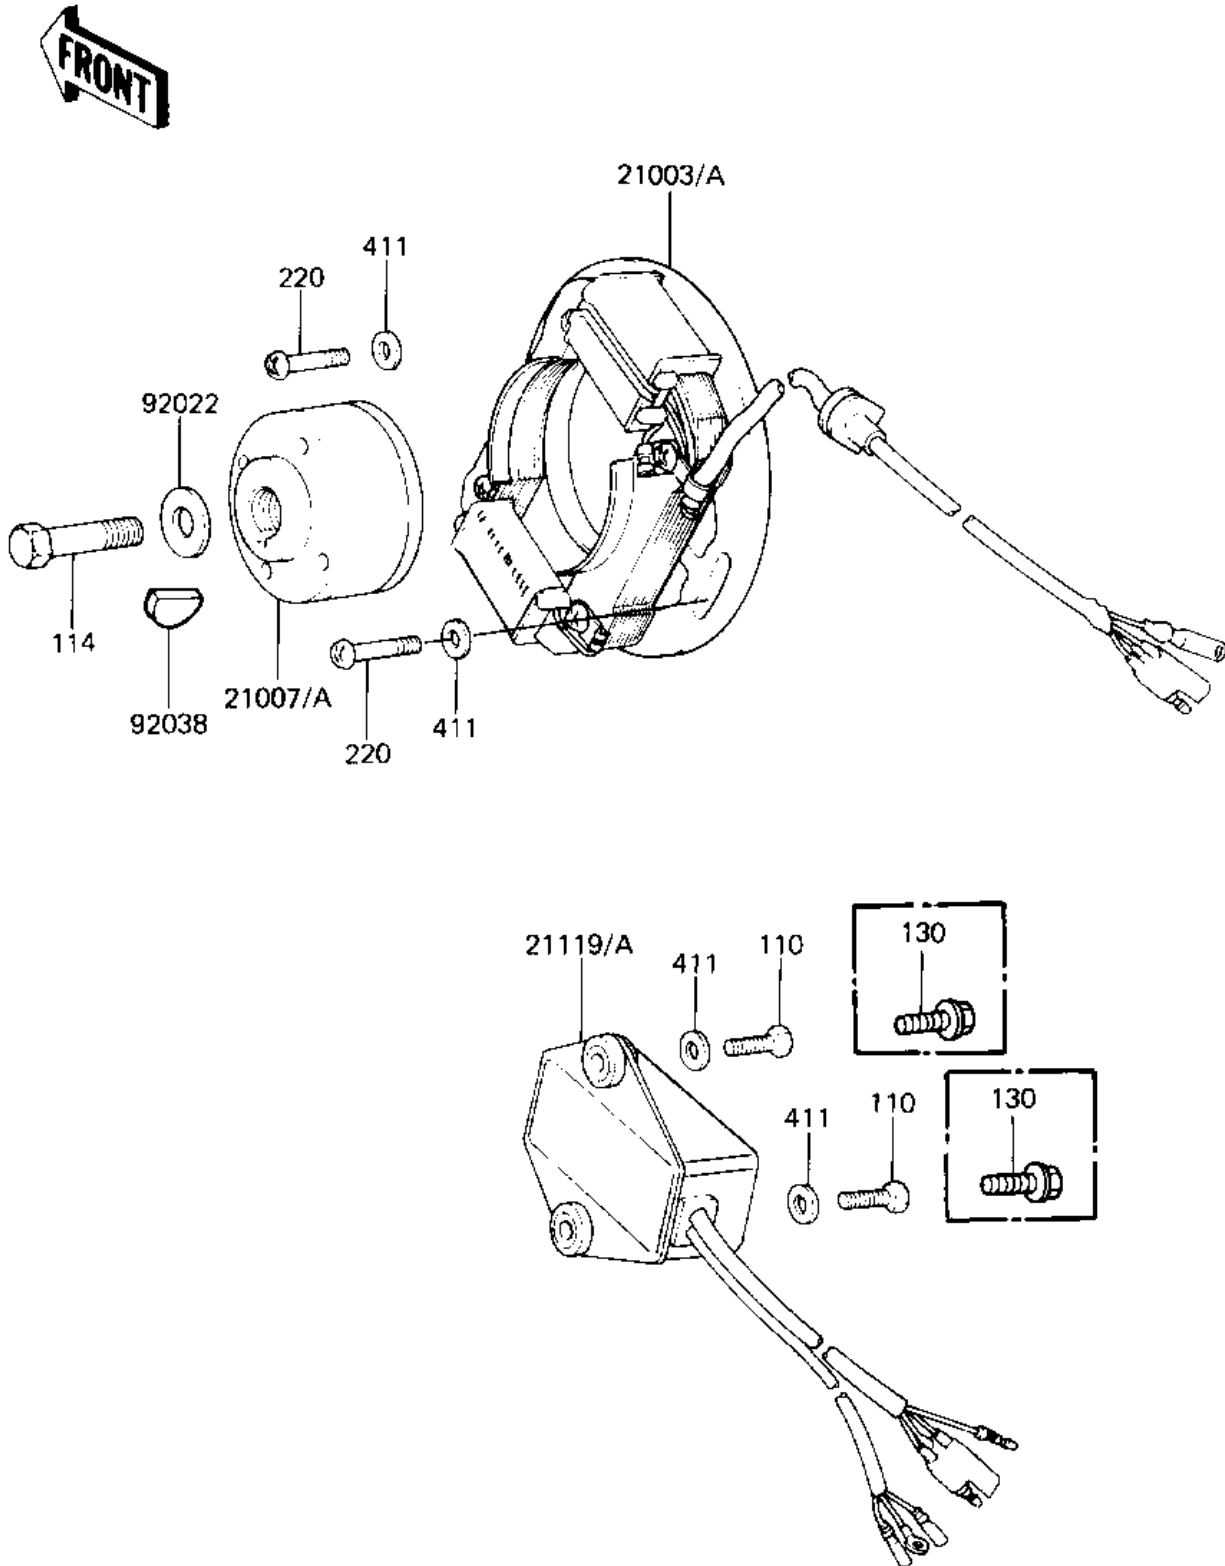

1982 KX125

PARTS DIAGRAM

IGNITION

E1810-0074