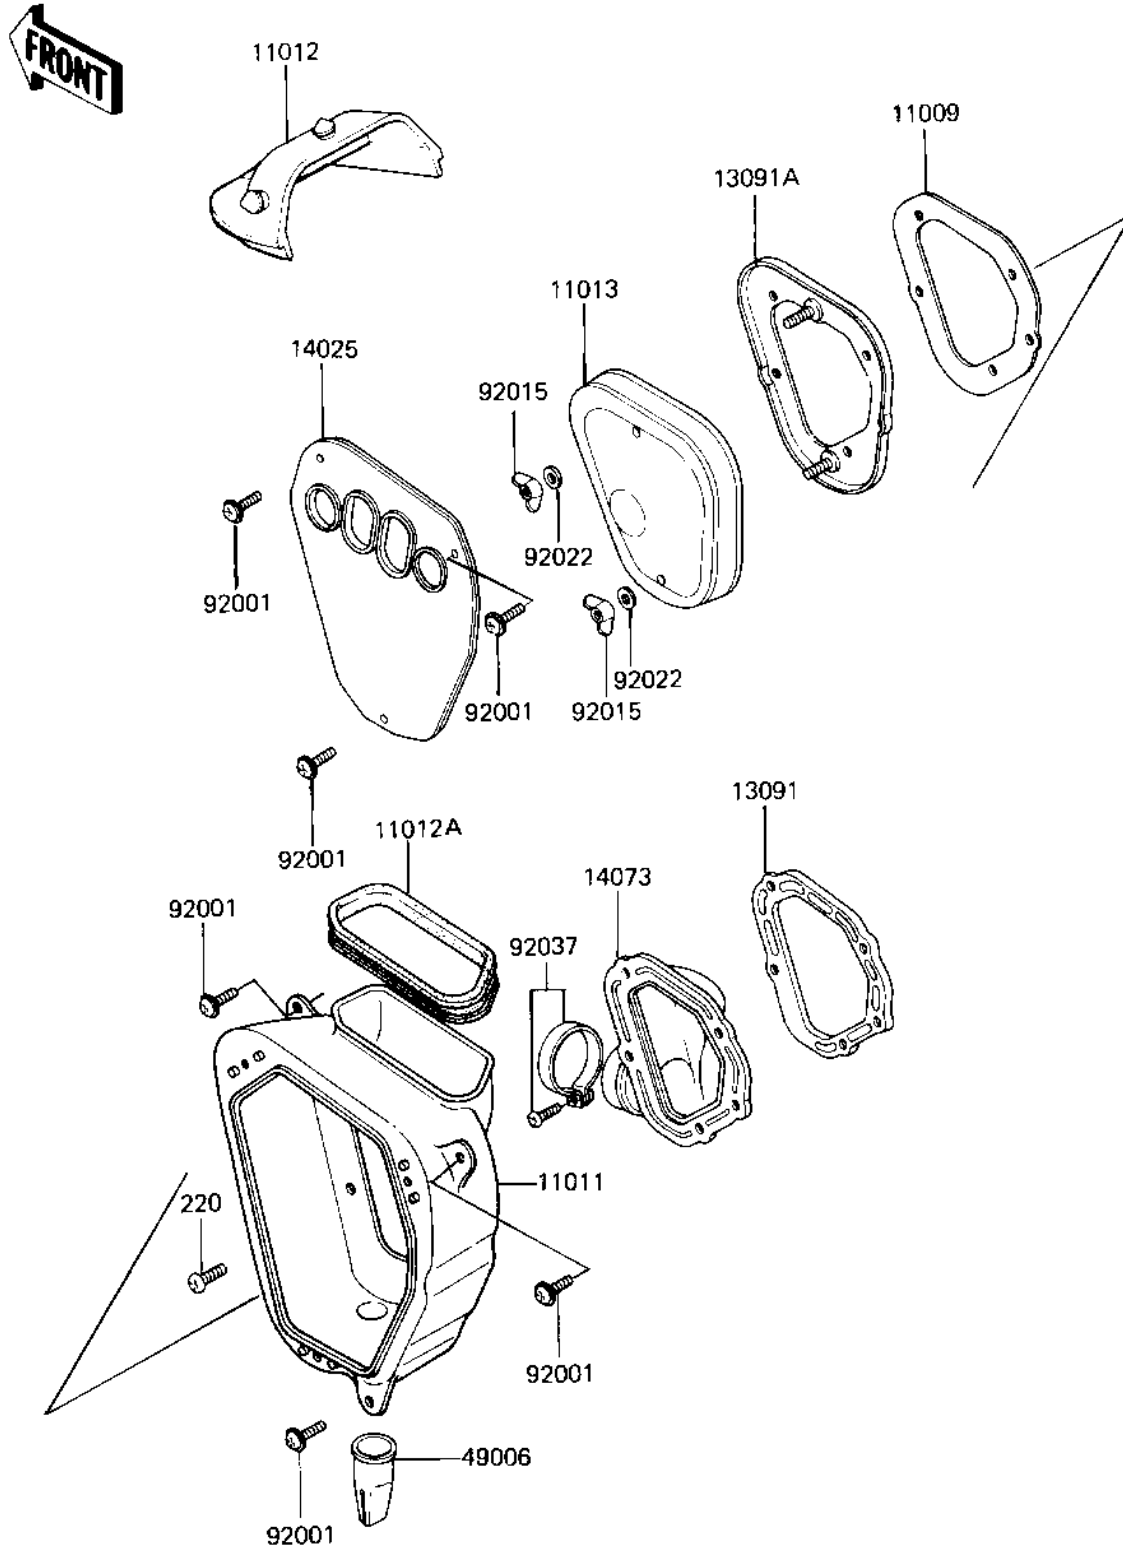

1982 KX125

PARTS DIAGRAM

AIR CLEANER (KX125-B2)

L1130-0105

1982 KX125

PARTS LIST

AIR CLEANER (KX125-B2)

ITEM NAME

PART NUMBER

QUANTITY
