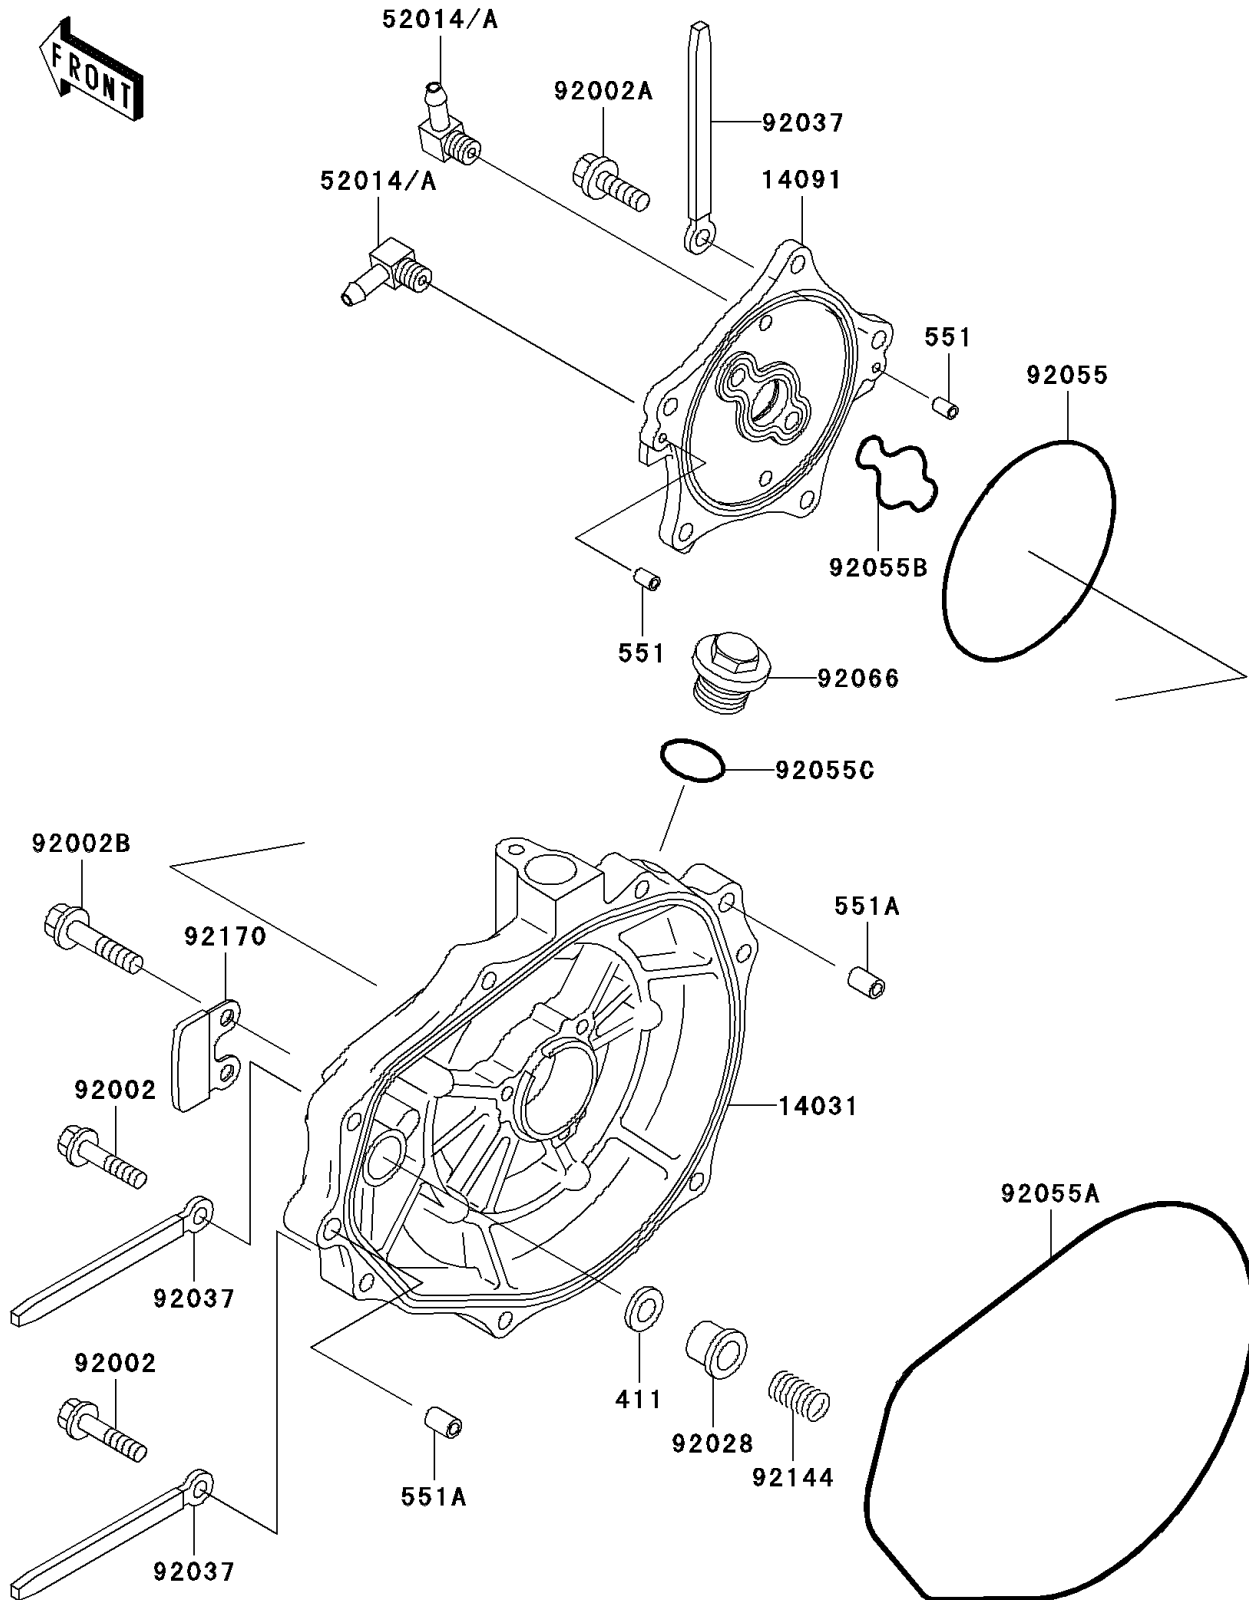

# 2002 1100 STX D.I.

## PARTS DIAGRAM

### Engine Cover(s)

E1431

## PARTS LIST

Engine Cover(s)

**Kawasaki**

Let the Good Times Roll®

**ITEM NAME**

**PART NUMBER**

**QUANTITY**

---