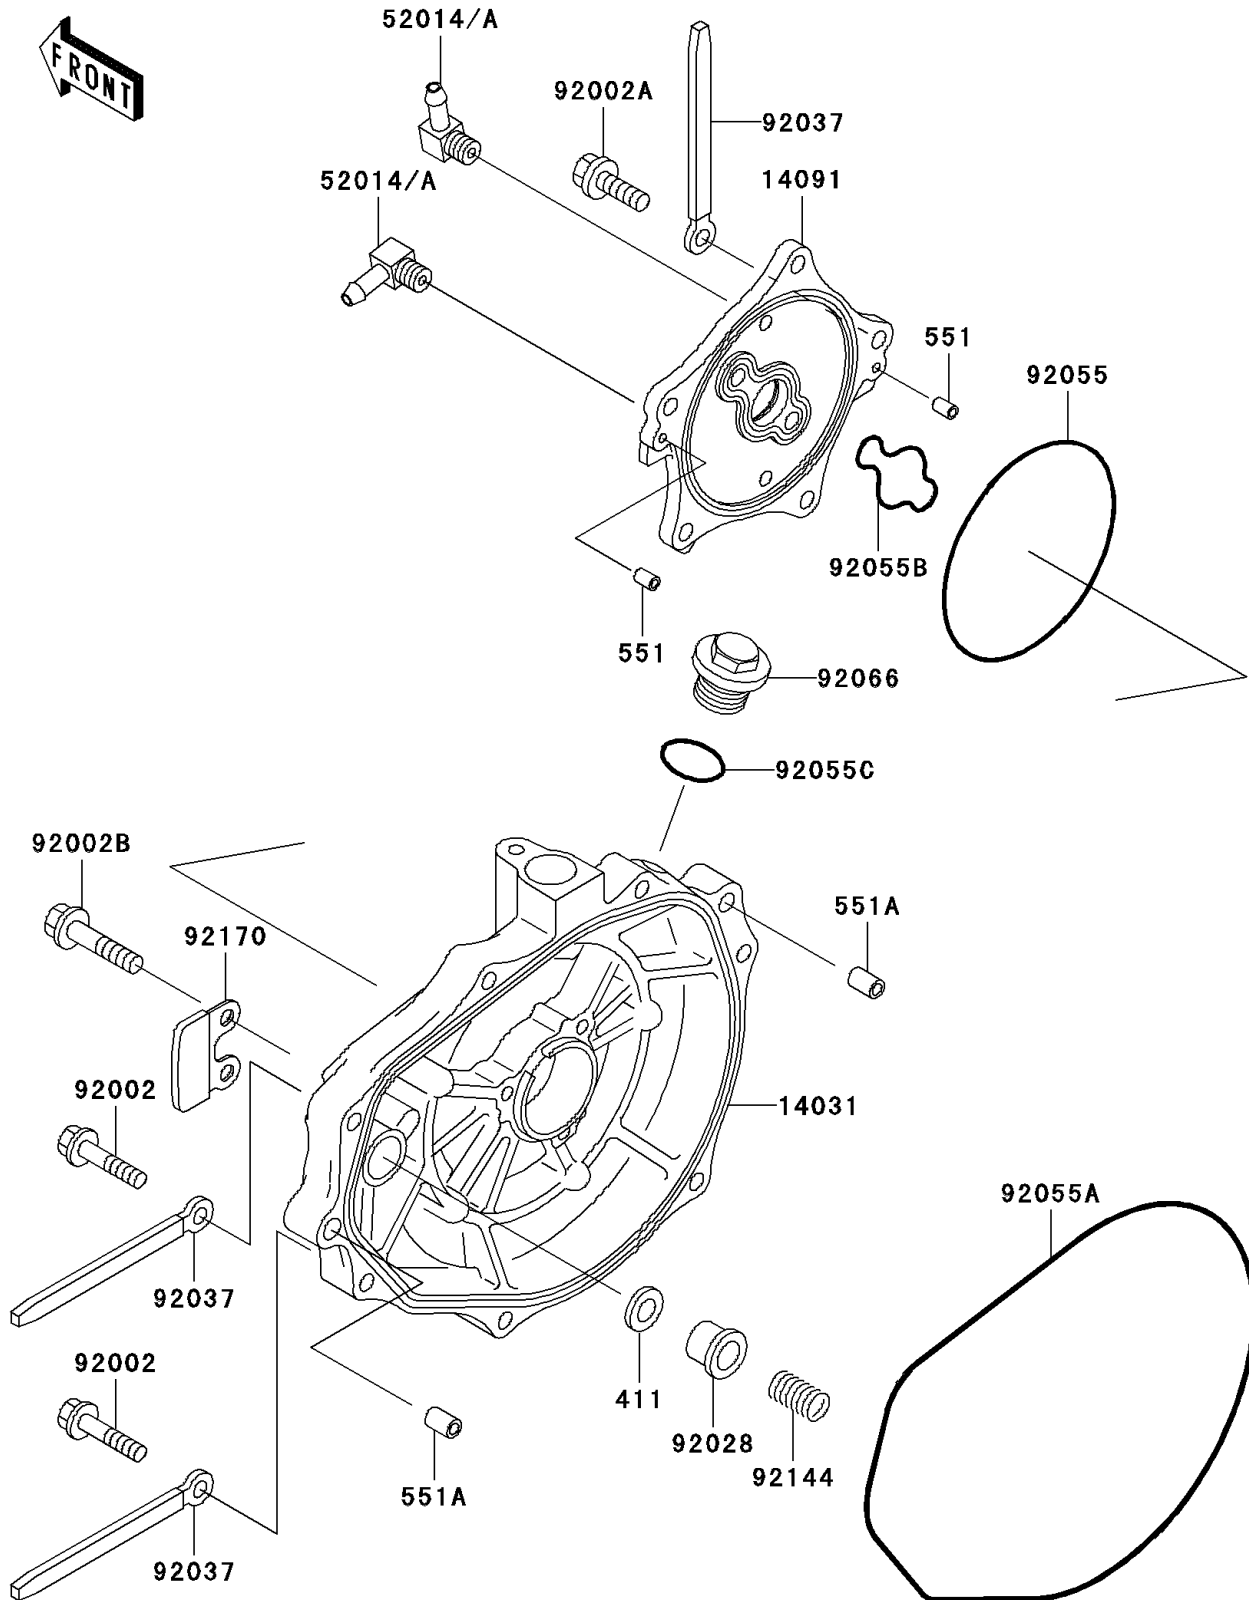

2001 1100 STX D.I.

PARTS DIAGRAM

Engine Cover(s)

E1431

2001 1100 STX D.I.

PARTS LIST

Engine Cover(s)

Kawasaki

Let the Good Times Roll®

ITEM NAME

PART NUMBER

QUANTITY
