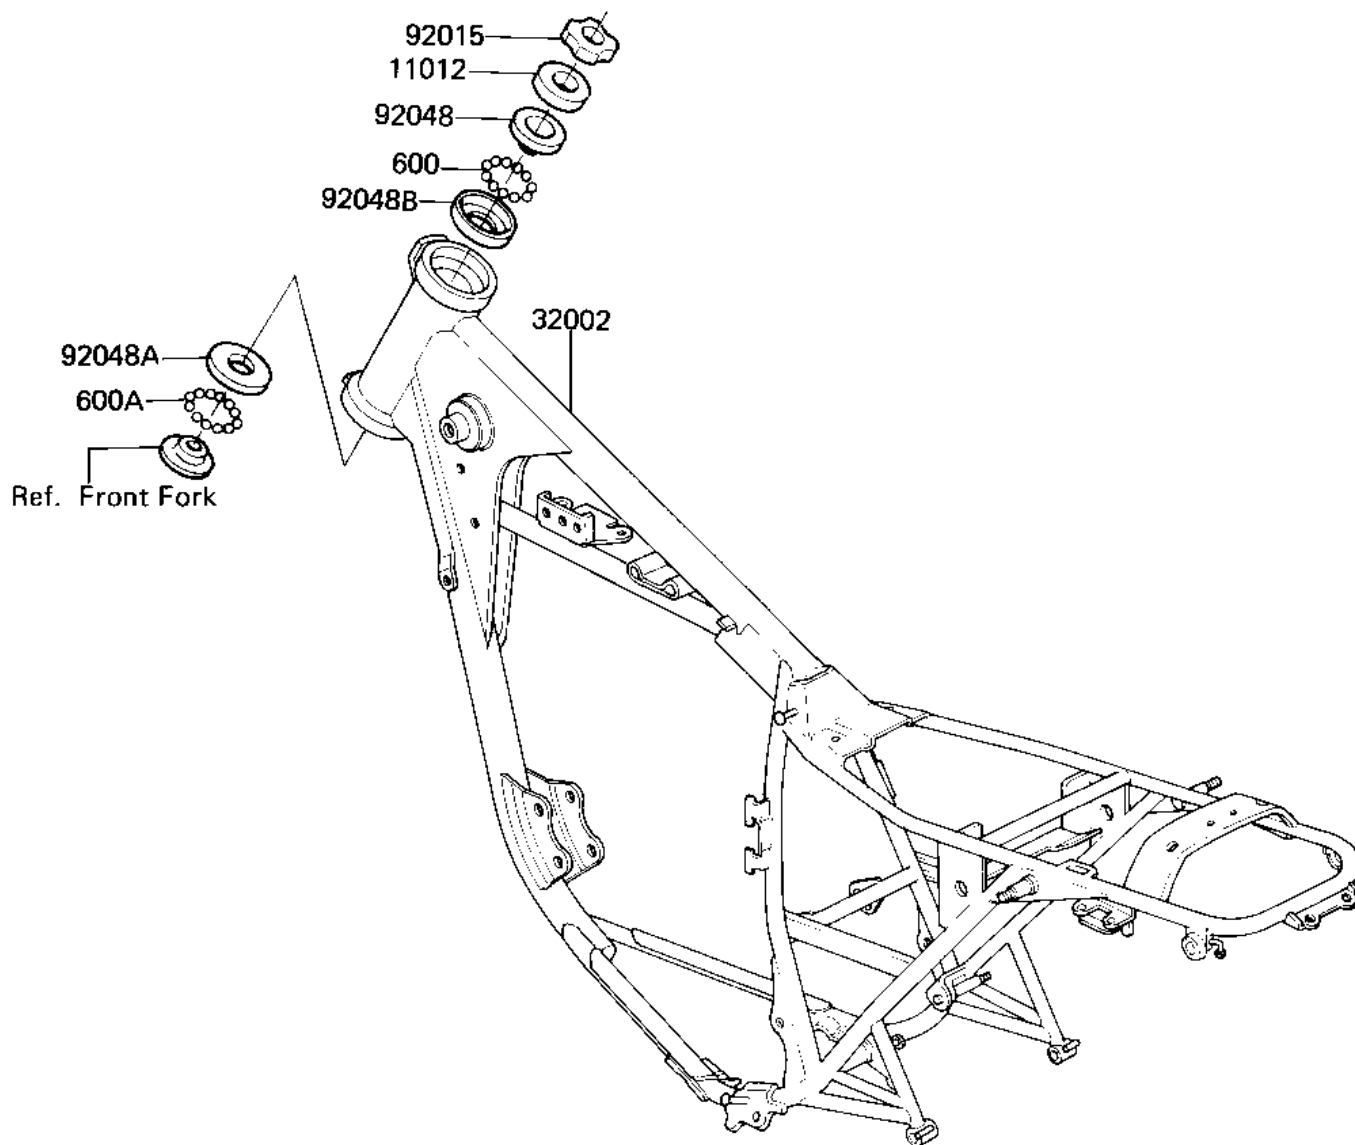

1982 CSR Belt

PARTS DIAGRAM

FRAME

Kawasaki

Let the Good Times Roll®

F2120-0076

1982 CSR Belt

PARTS LIST

FRAME

Kawasaki

Let the Good Times Roll®

ITEM NAME

PART NUMBER

QUANTITY
