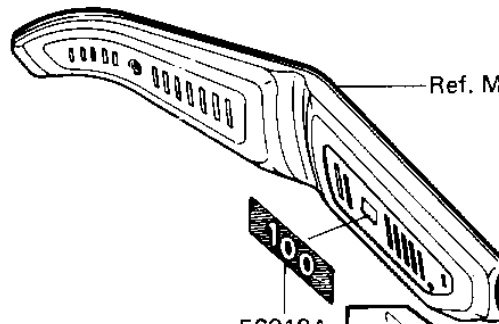

1984 KE100

PARTS DIAGRAM

LABELS

F2860-0255

56040A

Ref. Meter

56018

56018C/D/E

Ref. Side Cover

56037

Ref. Fender

56040

Ref. Fuel Tank

Ref. Chain Case

56040B

Ref. Muffler

56018A

56018B

1984 KE100

PARTS LIST

LABELS

Kawasaki

Let the Good Times Roll®

ITEM NAME