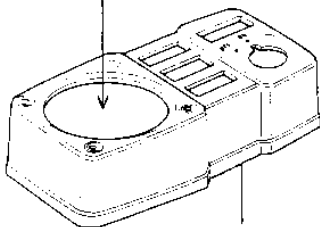

1984 KE100

PARTS DIAGRAM

LABELS

F2860-0255

56040A

Ref. Meter

56018

56018C/D/E

Ref. Side Cover

56037

Ref. Fender

56040

Ref. Fuel Tank

Ref. Chain Case

56040B

Ref. Muffler