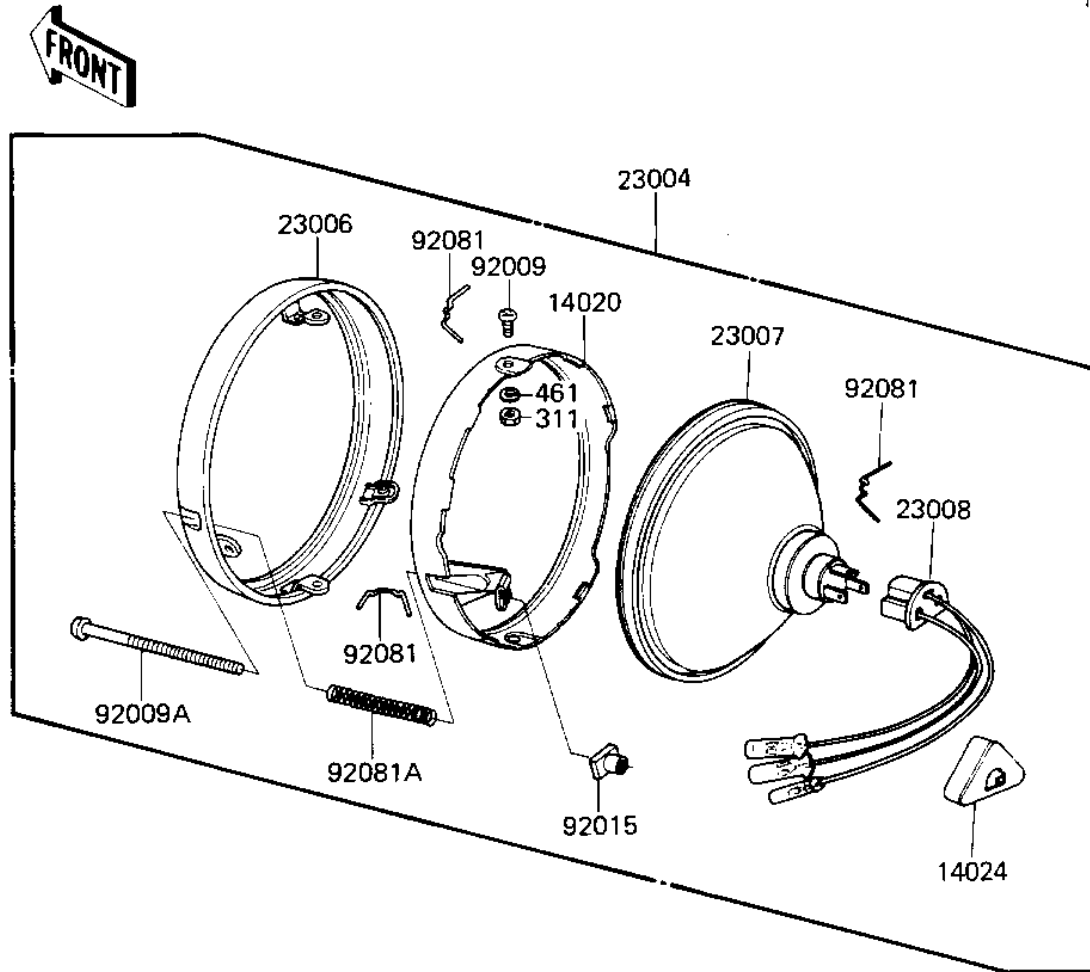

1986 KE100

PARTS DIAGRAM

HEADLIGHT

F2710-0076

1986 KE100

PARTS LIST

HEADLIGHT

Kawasaki

Let the Good Times Roll®

ITEM NAME

PART NUMBER

QUANTITY
