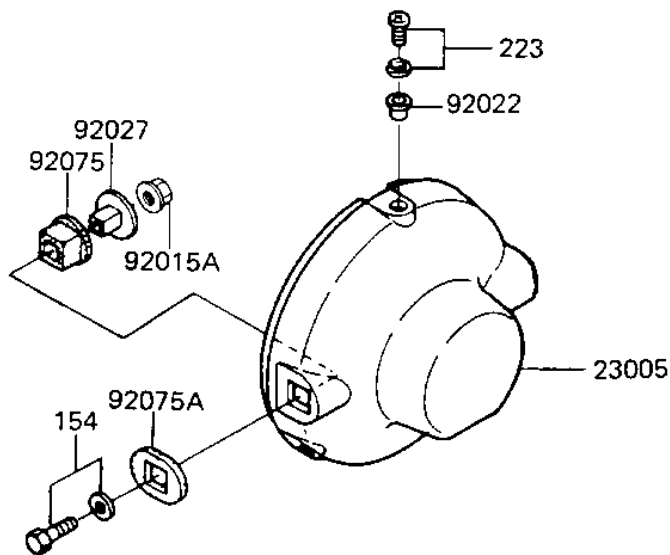

1986 KE100

PARTS DIAGRAM

HEADLIGHT

F2710-0076

1986 KE100

PARTS LIST

HEADLIGHT

Kawasaki

Let the Good Times Roll®

ITEM NAME

PART NUMBER

QUANTITY
