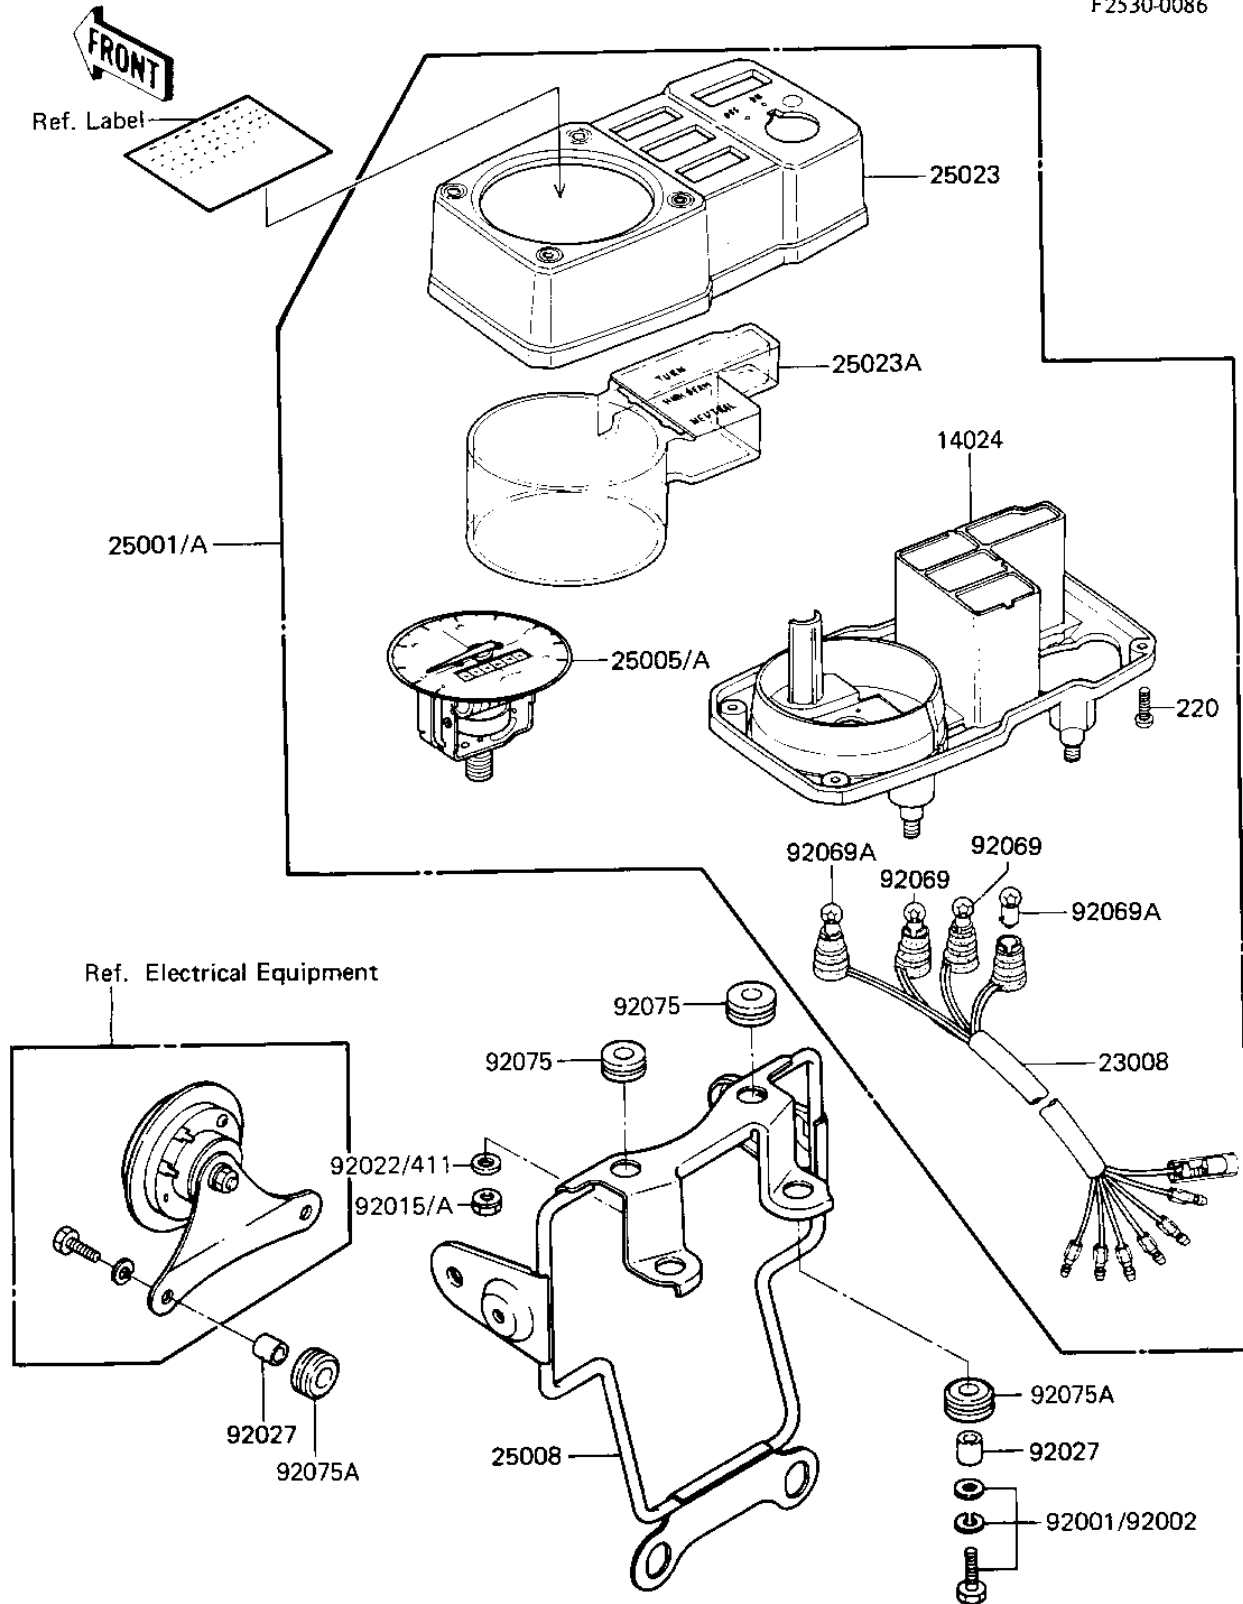

1984 KE100

PARTS DIAGRAM

METERS

F2530-0086

1984 KE100

PARTS LIST

METERS

Kawasaki

Let the Good Times Roll®

ITEM NAME

PART NUMBER

QUANTITY
