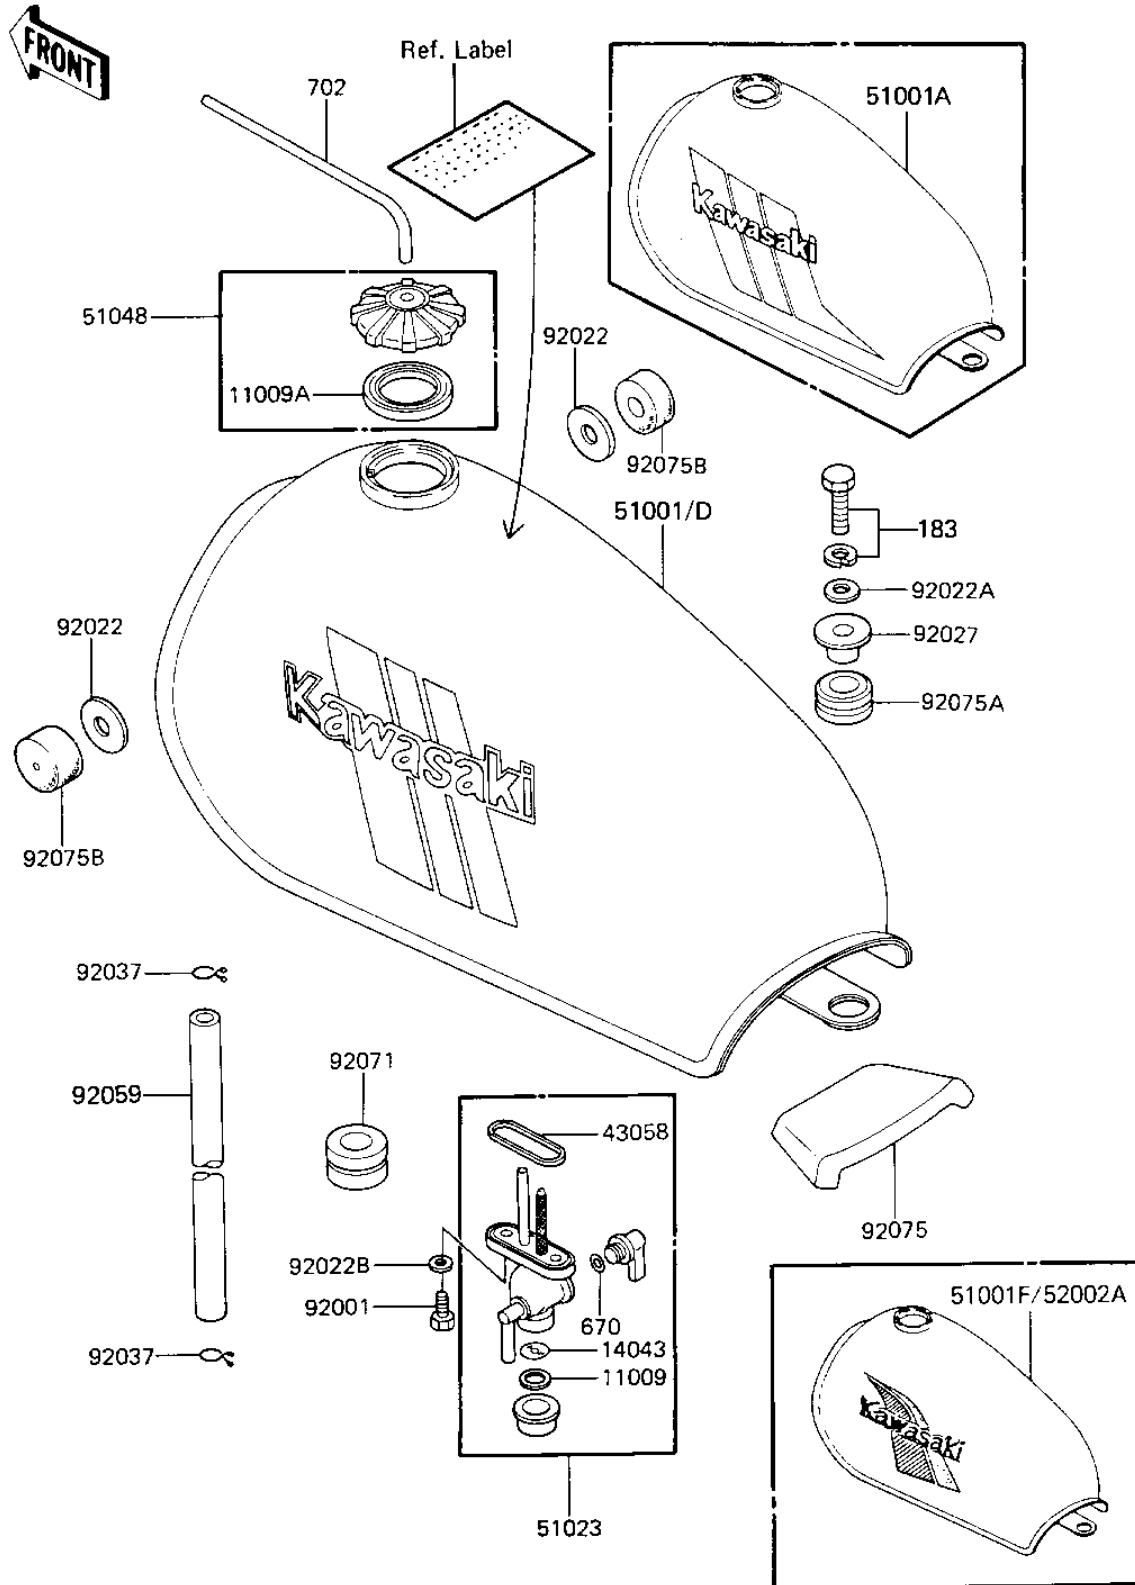

1984 KE100

PARTS DIAGRAM

FUEL TANK

F2410-0068

1984 KE100

PARTS LIST

FUEL TANK

Kawasaki

Let the Good Times Roll®

ITEM NAME

PART NUMBER

QUANTITY
