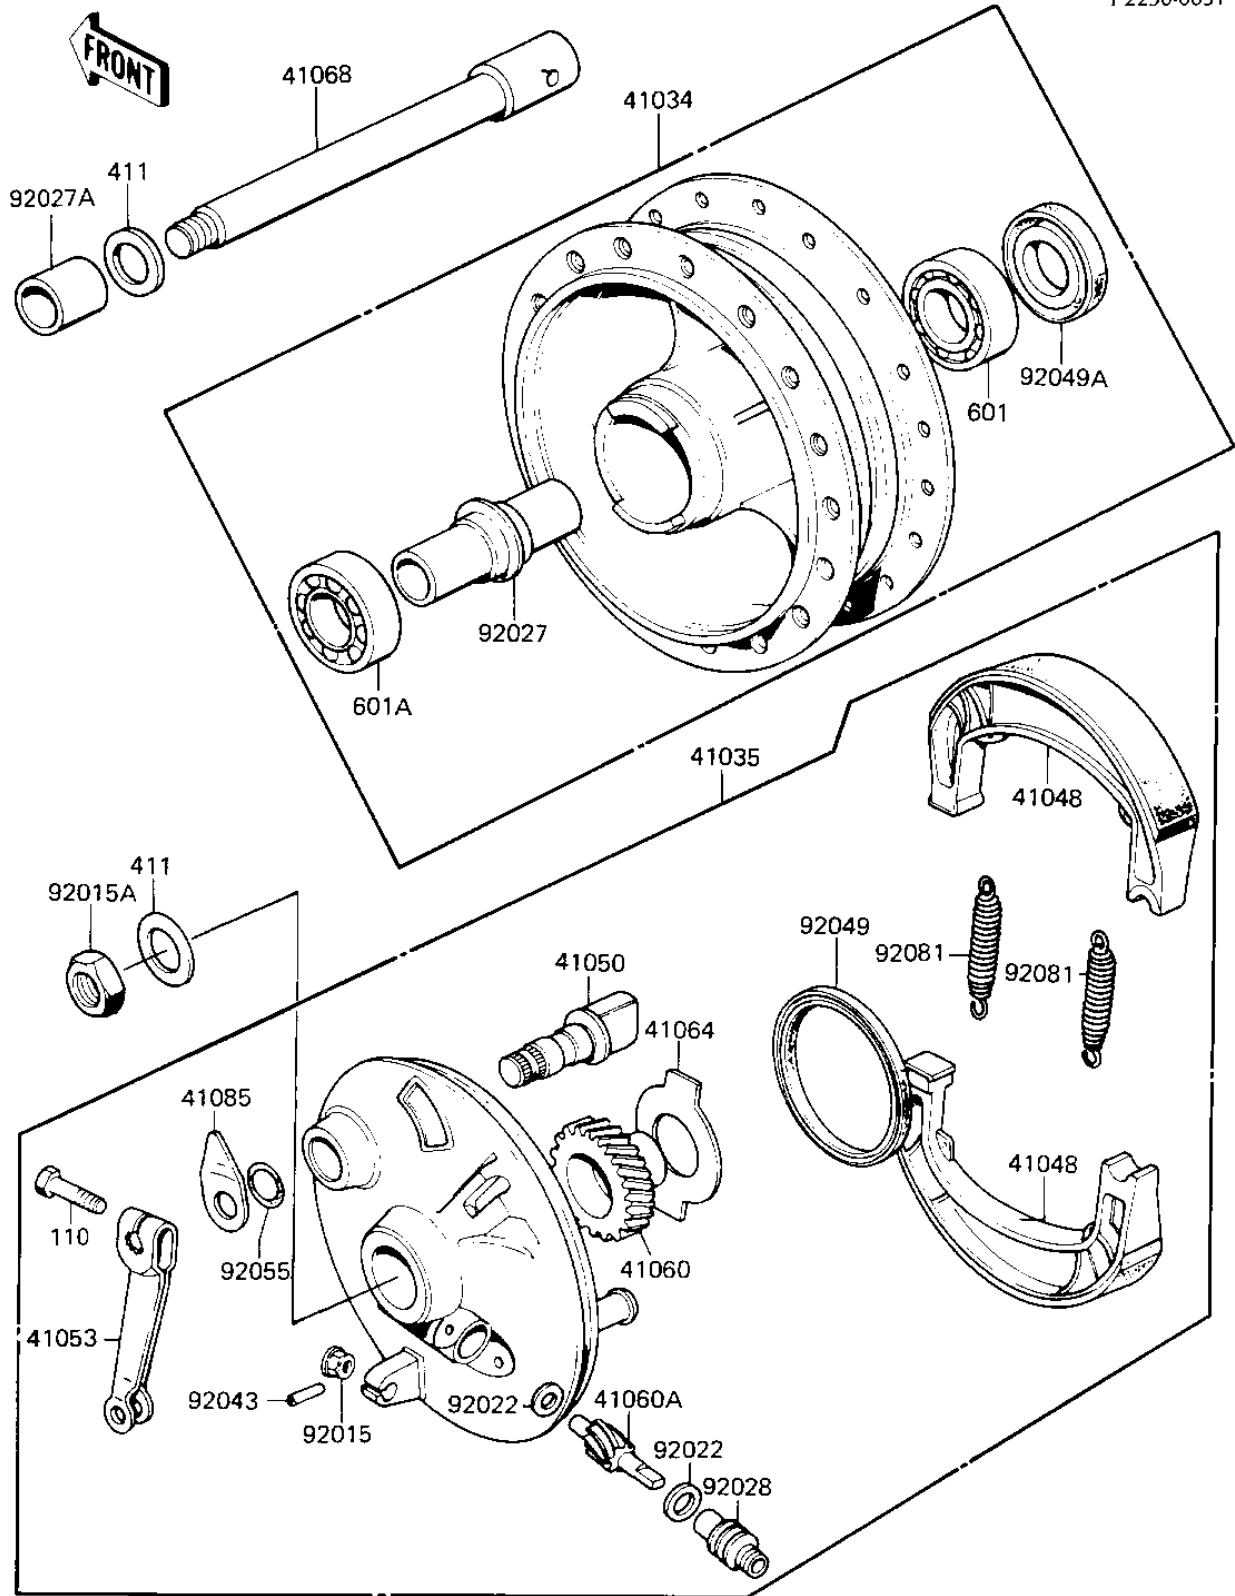

1984 KE100

PARTS DIAGRAM FRONT HUB/BRAKE

F2230-0031

1984 KE100

PARTS LIST

FRONT HUB/BRAKE

Kawasaki

Let the Good Times Roll®

ITEM NAME

PART NUMBER

QUANTITY
