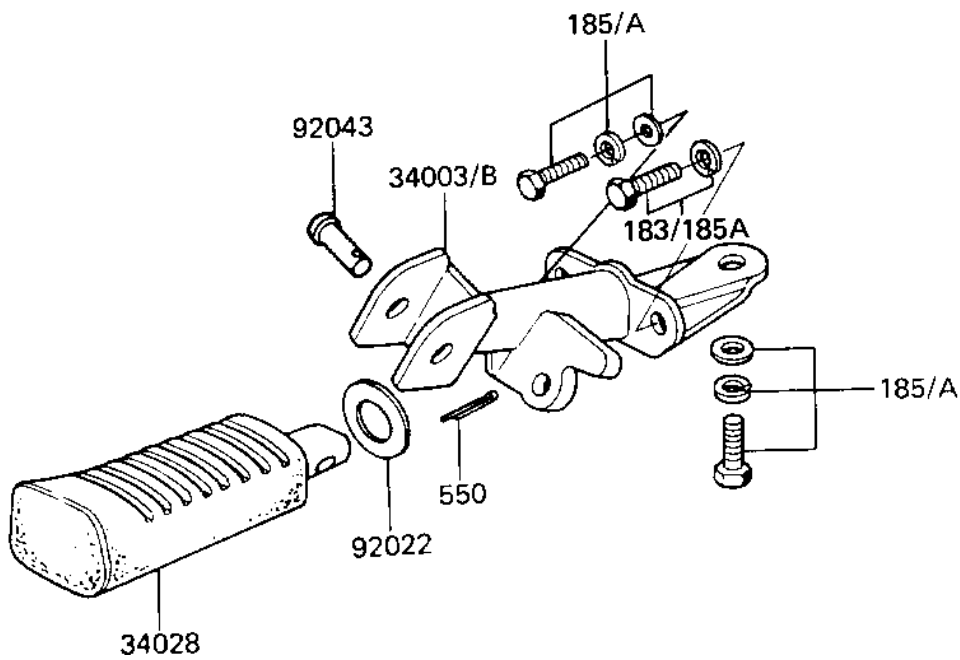

1982 KE100

PARTS DIAGRAM

FOOTRESTS

F2160-0044

1982 KE100

PARTS LIST

FOOTRESTS

Kawasaki

Let the Good Times Roll®

ITEM NAME

PART NUMBER

QUANTITY
