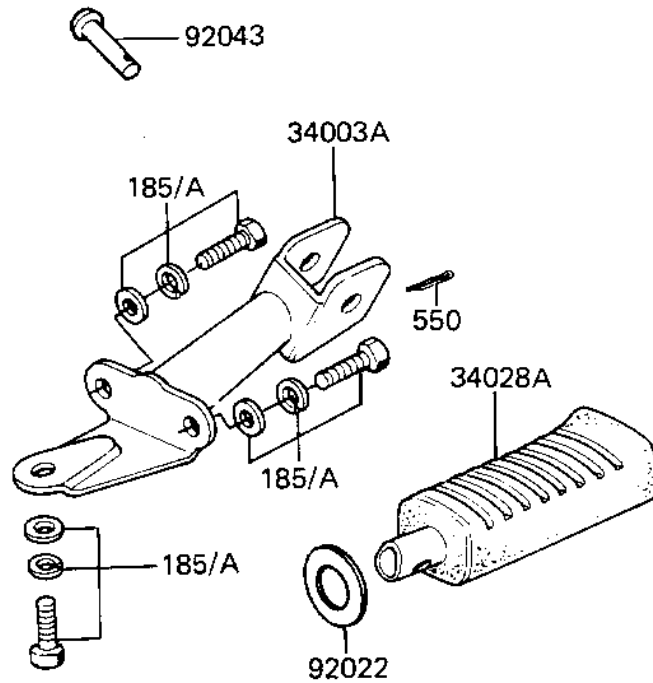

1982 KE100

PARTS DIAGRAM

FOOTRESTS

F2160-0044

1982 KE100

PARTS LIST

FOOTRESTS

Kawasaki

Let the Good Times Roll®

ITEM NAME

PART NUMBER

QUANTITY
