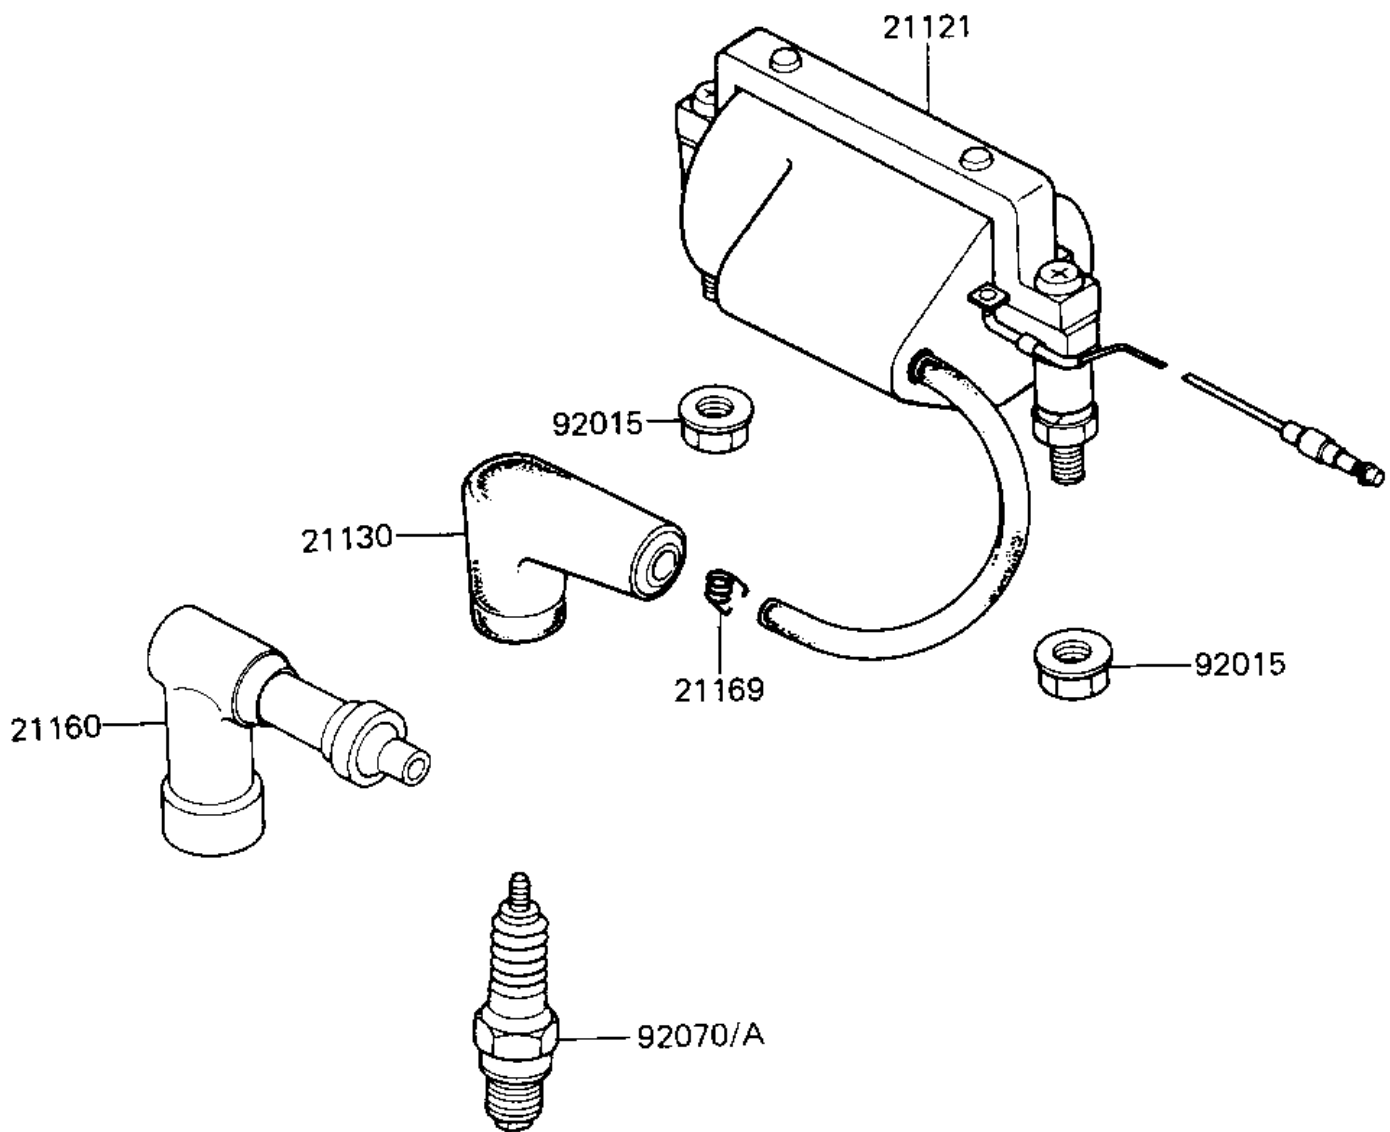

1985 KE100 (Canada Only)

PARTS DIAGRAM

IGNITION COIL

E1830-0064

1985 KE100 (Canada Only)

PARTS LIST IGNITION COIL

ITEM NAME

PART NUMBER

QUANTITY
